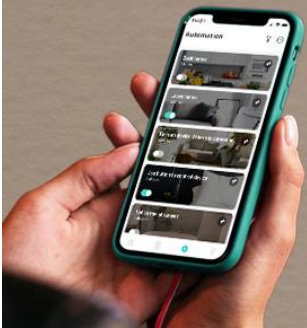

Millimeter Wave Radar Sensor

Using 24G millimeter-wave radar technology, it can accurately detect motion, micro-motion, and stationary states.

Flexible Installation & Range

Flexible with wall, ceiling, adhesive, and magnetic mounting, its base permits 45° folding and 360° rotation, covering a 20ft range.

Smart Home Integration

Works with multi-ecosystem and smart devices using EVVR Center Lite, automate your home, create any automation on EVVR Console.

Built-in Light Sensor

This two-in-one sensor, built with a light sensor and motion detection, is ideal for enhancing home automation applications.

Real Time Alerts

Works with your camera security system, and sends immediate alerts via the EVVR App when unexpected activity is detected.

24 G MICROWAVE

Static Human Body Existence Recognition

The sensor uses advanced 24G microwave technology to detect minute movements, intelligently maintaining lighting even when you're stationary.

Compatible with EVVR Center Lite

The Center Lite allows for flexible setup of numerous automation scenarios. Works with its sensitive 24G microwave technology, it can create more possibilities for various smart devices based on different human states.