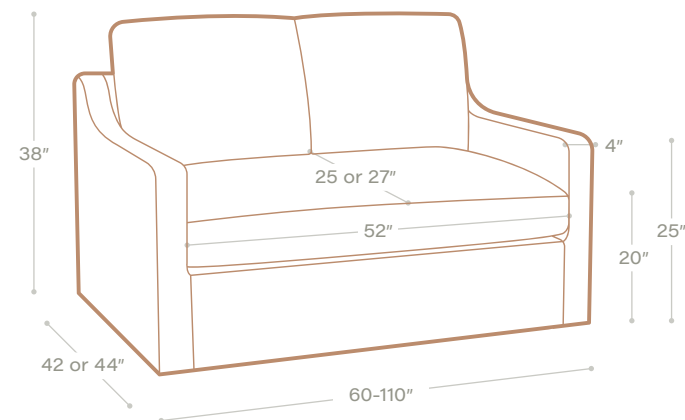

CUSHION CUSTOMIZATION

Choose from Comfort Medium, Comfort, Firm, Comfort Extra Firm, Down Blend, Spring Down, and Luxe Premium. To upgrade your cushion package, reach out to support@mantlefurniture.com.