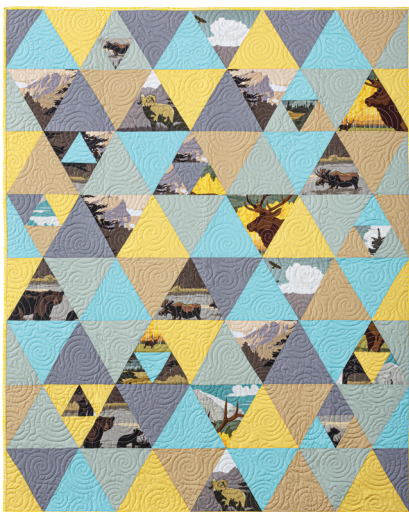

Mountain Magic

PAT3929

SAMPLE QUILT

National Parks - Rocky Mountain Pillow Panel by Anderson Design Group for Riley Blake, Kona Cotton - Scone, Azure, Medium Gray,

QUILT SIZE

46" x 58"

BLOCK SIZE(S)

8" unfinished triangle,
7¼" finished triangle

QUILT TOP

2 fabric panels*
¾ yard each of 5 different
solid fabrics

BINDING

½ yard

BACKING

3 yards - horizontal seam(s)