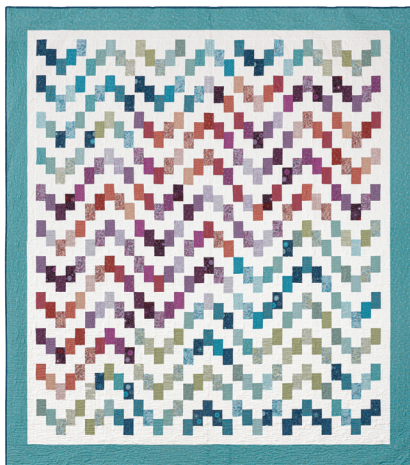

Lakeview Terrace

PAT3718

SAMPLE QUILT

Saguaro by Christina Cameli for Maywood Studio

QUILT SIZE

83" x 95½"

BLOCK SIZE

10½" x 8" unfinished,

10" x 7½" finished

QUILT TOP

1 roll of 2½" print strips

4 yards of background fabric

- includes inner border

OUTER BORDER

1½ yards

BINDING

¾ yard

BACKING

8¾ yards - vertical seam(s)

or 3 yards of 108" wide