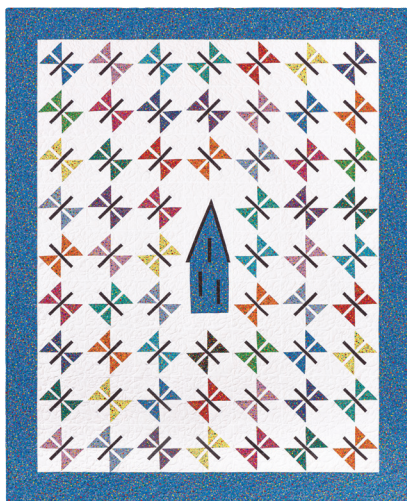

Butterfly House

PAT3696

SAMPLE QUILT

Wilmington Essentials - Glass Beads by Hello Angel for
Wilmington Prints

QUILT SIZE

70½" x 87½"

BLOCK SIZES

- Butterfly - 9" unfinished,
  8½" finished
- House - 9" x 26" unfinished,
  8½" x 25½" finished

QUILT TOP

1 package of 10" print squares
½ yard of accent fabric
4¼ yards of background fabric

BORDER

1½ yards

BINDING

¾ yard

BACKING

5½ yards - vertical seam(s)
or 2¾ yards of 108" wide

OTHER

Clearly Perfect Slotted
Trimmer B - optional