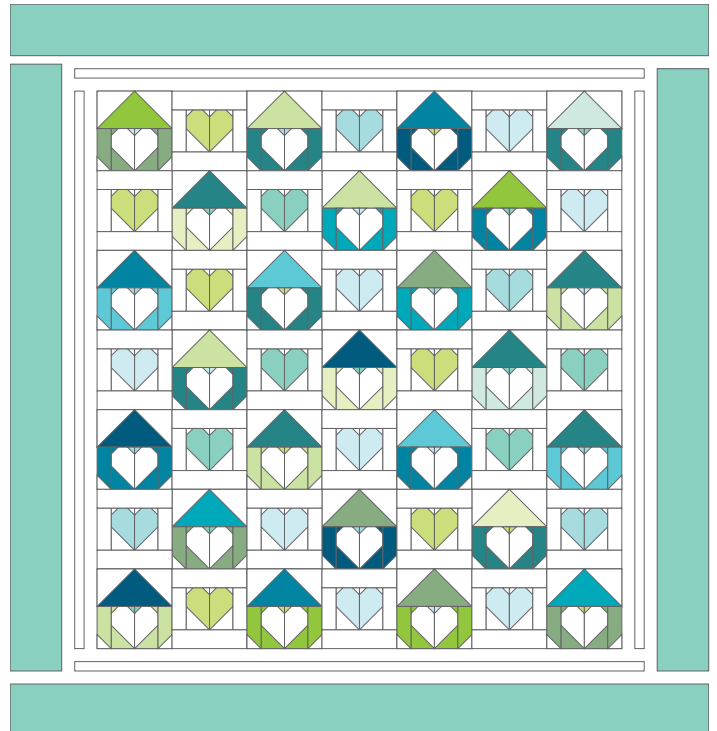

MISSOURI STAR  
— QUILT CO. —

# YOU GNOME I LOVE YOU

**Note:** The original PDF pattern for the You Gnome I Love You quilt can be purchased from [hellomellydesigns.com](http://hellomellydesigns.com).

**QUILT SIZE:** 69" x 72½"

**BLOCK SIZE:** 8½" x 9" unfinished,  
8" x 8½" finished

## JENNY'S QUILT SUPPLIES

- 1 package of 10" print squares
- 3¾ yards of white fabric  
- includes inner border
- 1¼ yards of outer border fabric
- ¾ yard binding
- 4½ yards backing or 2¼ yards of  
108" wide

## CUTTING DIAGRAMS