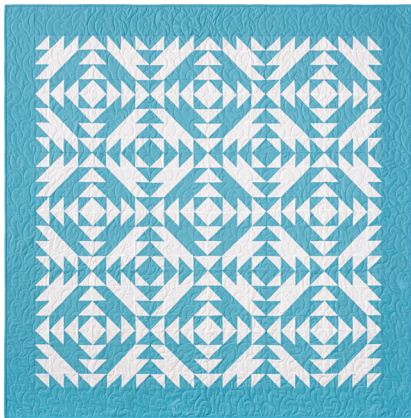

Lady of the Lake

PAT3552

SAMPLE QUILT

Kona Cotton Color of the Year 2021 by Robert Kaufman Fabrics for Robert Kaufman

QUILT SIZE

70" x 70"

BLOCK SIZE

10½" unfinished, 10" finished

QUILT TOP

1 package of 10" solid squares
1 package of 10" background squares

BORDER

1¼ yards

BINDING

¾ yard

BACKING

4½ yards - vertical seam(s)
or 2¼ yards of 108" wide

OTHER

Clearly Perfect Slotted
Trimmers A and B or
Bloc Loc 6½" Square Up Ruler
(optional)