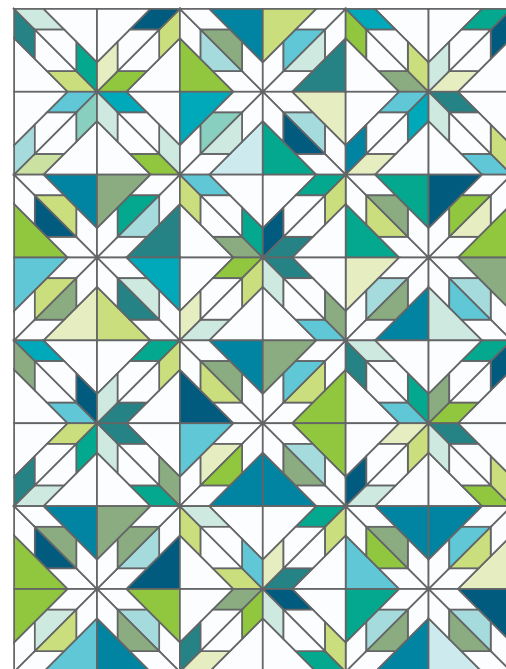

CONFETTI STAR

BY MATERIAL GIRLFRIENDS

QUILT SIZE

48" x 64"

8" BLOCKS

SUPPLIES

- 1 Pack or (24) 10" Print Squares
- 1 Pack or (24) 10" Background Squares
- ½ yd. Binding
- 2⁷/₈ - 3¹/₄ yds. Backing

MISSOURI STAR
— QUILT CO. —