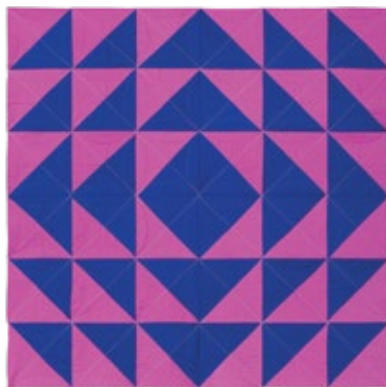

Architecture

PAT3351

SAMPLE QUILT

Homemade by Tula Pink for FreeSpirit Fabrics

QUILT SIZE

37½" x 37½"

BLOCK SIZE

6¼" finished

QUILT SUPPLIES

1 package 5" print squares
2 yards background fabric
1½ yards light backing fabric
1½ yards dark backing fabric
1 package crib size fusible batting
(approximately 45" x 60")*
Missouri Star Circle Magic
Template - Large
Water-soluble fabric pen**

*Note: *If non-fusible batting is preferred, either basting spray or safety pins are needed.*

**Note: *If your squares for the top of the quilt are dark, chalk may be used in place of the fabric pen.*