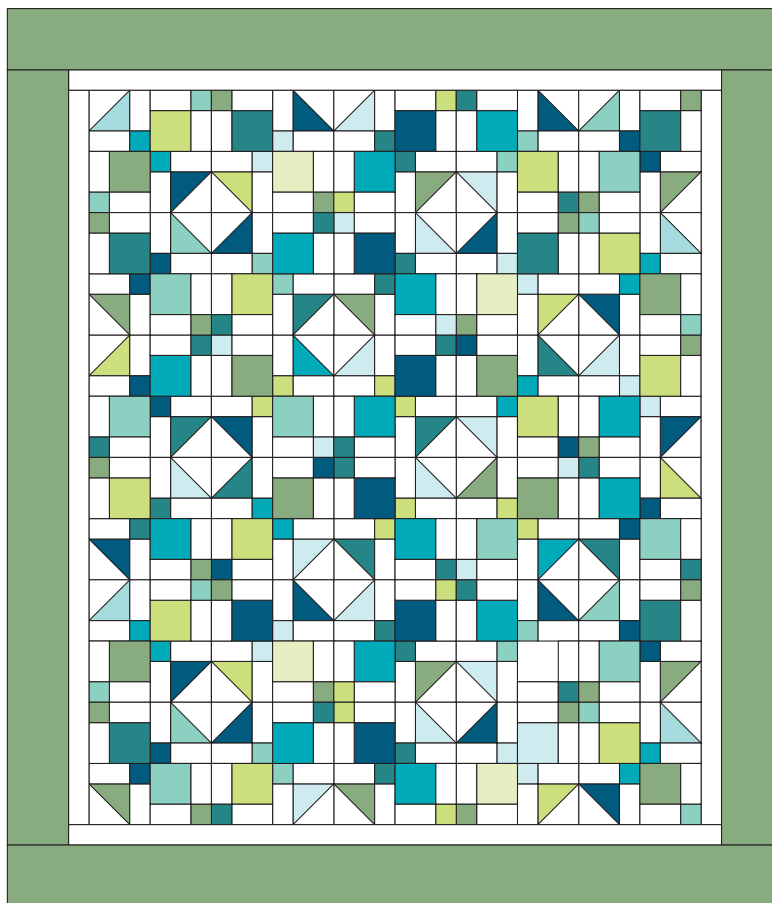

# Nine Patch Madness Quilt

---

QUILT SIZE  
81" x 94"

## SUPPLIES

- 4 Packages 5" Print Squares
- 4 Packages 5" Background Squares
- 1 yd. Inner Border
- 1 $\frac{3}{4}$  yds. Outer Border
- $\frac{3}{4}$  yd. Binding
- 7 $\frac{1}{2}$  yds. Backing  
or 3 yds. - 108" wide

QUILT BLOCK

MISSOURI STAR  
— QUILT CO. —