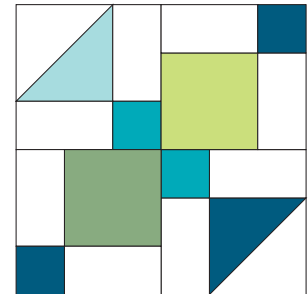

Nine Patch Madness Quilt

QUILT SIZE
81" x 94"

SUPPLIES

- 4 Packages 5" Print Squares
- 4 Packages 5" Background Squares
- 1 yd. Inner Border
- 1 $\frac{3}{4}$ yds. Outer Border
- $\frac{3}{4}$ yd. Binding
- 7 $\frac{1}{2}$ yds. Backing
  or 3 yds. - 108" wide

QUILT BLOCK

MISSOURI STAR
— QUILT CO. —