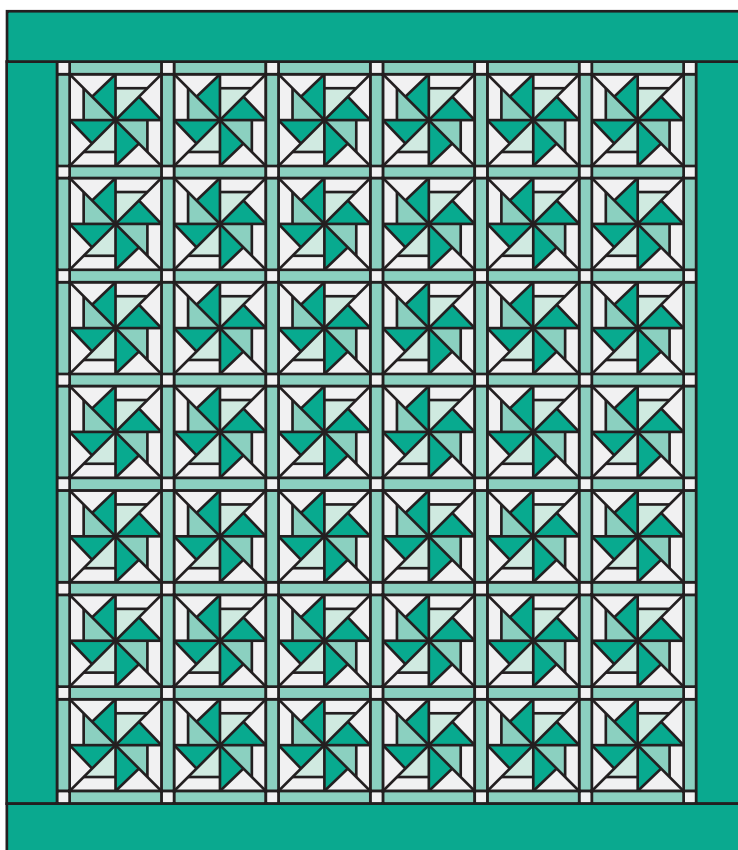

# Kindred Pinwheels Quilt

---

QUILT SIZE  
91" x 104"

## SUPPLIES

- 1 Pack of 10" Squares
- 4 yds. Background Fabric
- 2½ yds. of Sashing
- ½ yds. of Cornerstone
- 1¾ yds. of Outer Boder
- 8½ yds. of Backing

QUILT BLOCK

MISSOURI STAR  
— QUILT CO. —