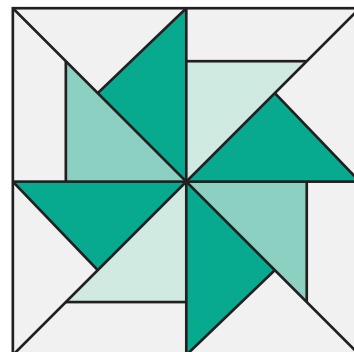

# Kindred Pinwheels Quilt

---

QUILT SIZE  
91" x 104"

## SUPPLIES

- 1 Pack of 10" Squares
- 4 yds. Background Fabric
- 2½ yds. of Sashing
- ½ yds. of Cornerstone
- 1¾ yds. of Outer Boder
- 8½ yds. of Backing

QUILT BLOCK

MISSOURI STAR  
— QUILT CO. —