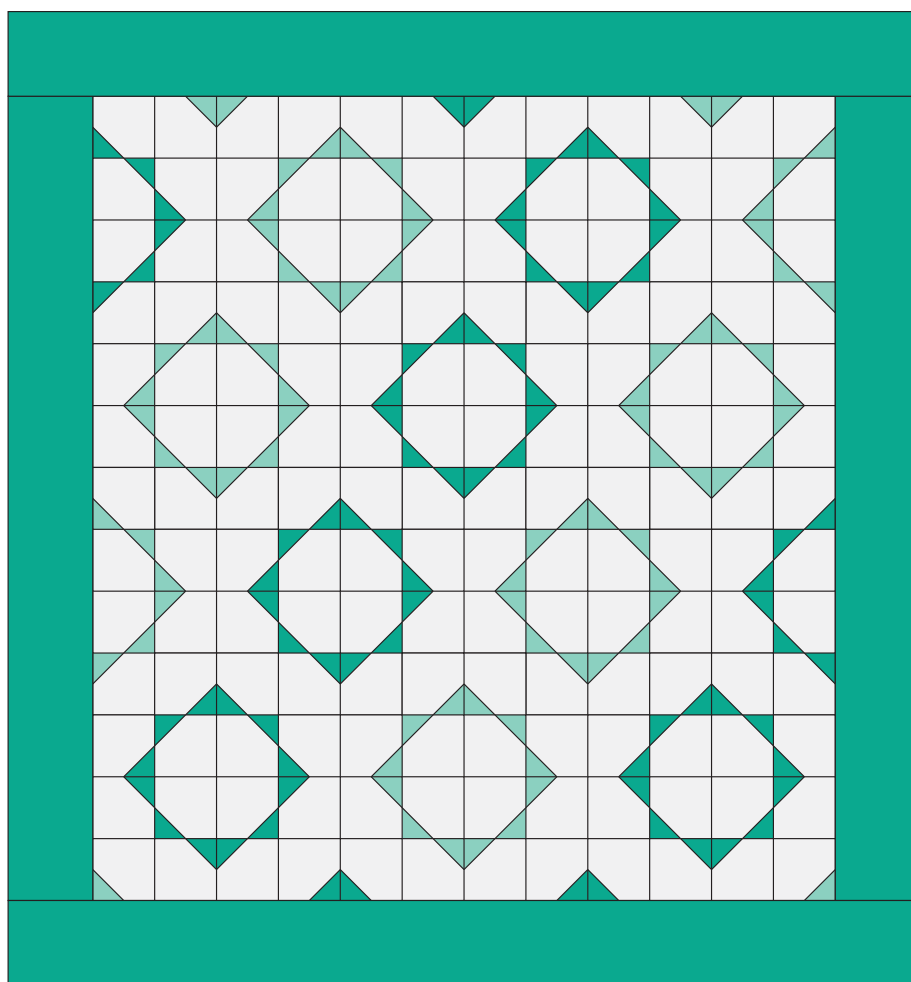

# Pecking Order Quilt

---

QUILT SIZE  
**66" x 70"**

QUILT BLOCK

SUPPLIES

- **1 Pack of 5" Squares** (Print)
- **4 Packs of 5" Squares** (Solid)
- **1½ yds. of Border**
- **4¼ yds. of Backing**

MISSOURI STAR  
— QUILT CO. —