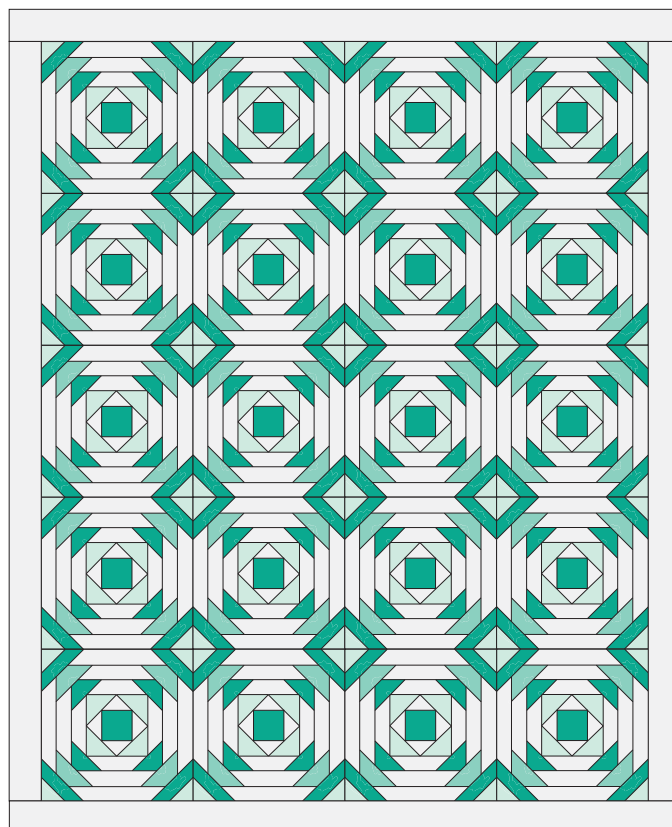

Pineapple Quilt

QUILT SIZE
46" x 56"

QUILT BLOCK

SUPPLIES

- 2 Packs of 5" Squares
- 2 Rolls of 1½" Strips
- 1 Roll of 1½" Background Strips
- 1 yd. of Outer Border
- Non-Slip Pineapple Trim Tool
- 3¼ yds. of Backing

MISSOURI STAR
— QUILT CO. —