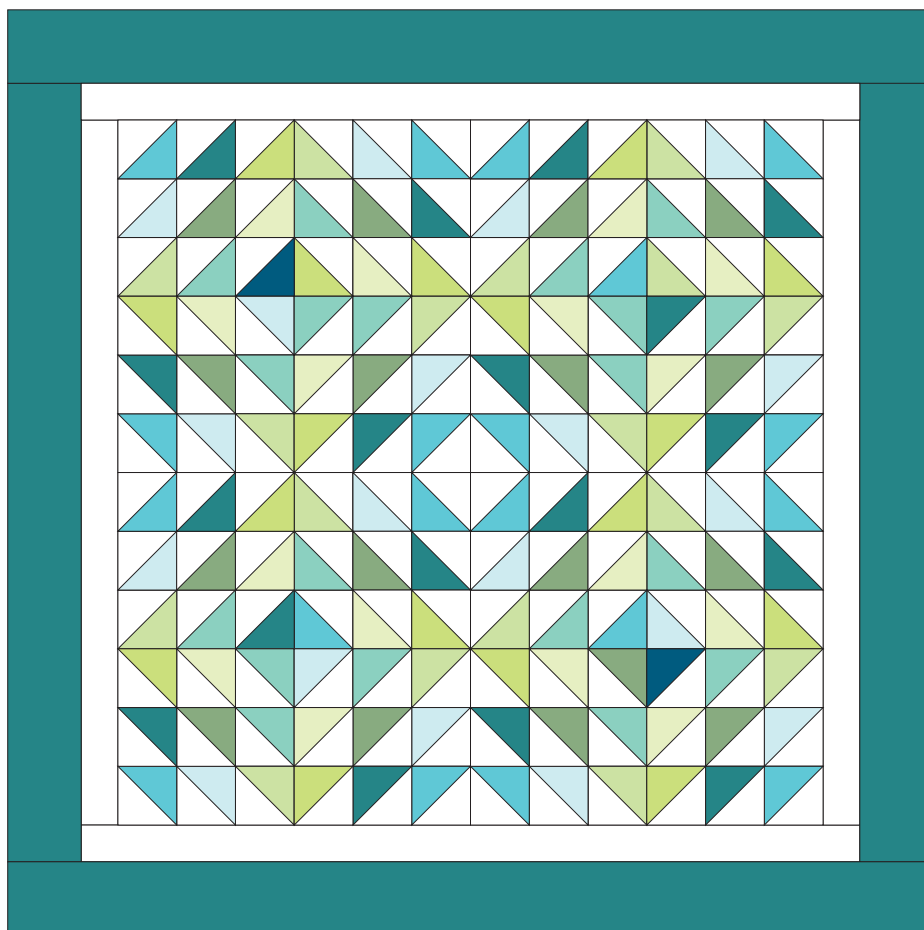

Tranquil Triangles Quilt

QUILT SIZE
61" x 61"

SUPPLIES

- 1 Package 10" Print Squares
- 1 Package 10" Background Squares
- ½ yd. Inner Border
- 1 yd. Outer Border
- ¾ yd. Binding
- 4 yds. Backing

QUILT BLOCK

MISSOURI STAR
— QUILT CO. —