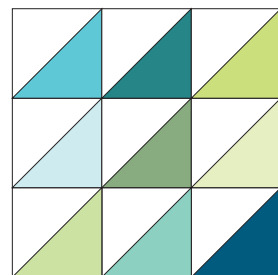

Tranquil Triangles Quilt

QUILT SIZE
61" x 61"

SUPPLIES

- 1 Package 10" Print Squares
- 1 Package 10" Background Squares
- ½ yd. Inner Border
- 1 yd. Outer Border
- ¾ yd. Binding
- 4 yds. Backing

QUILT BLOCK