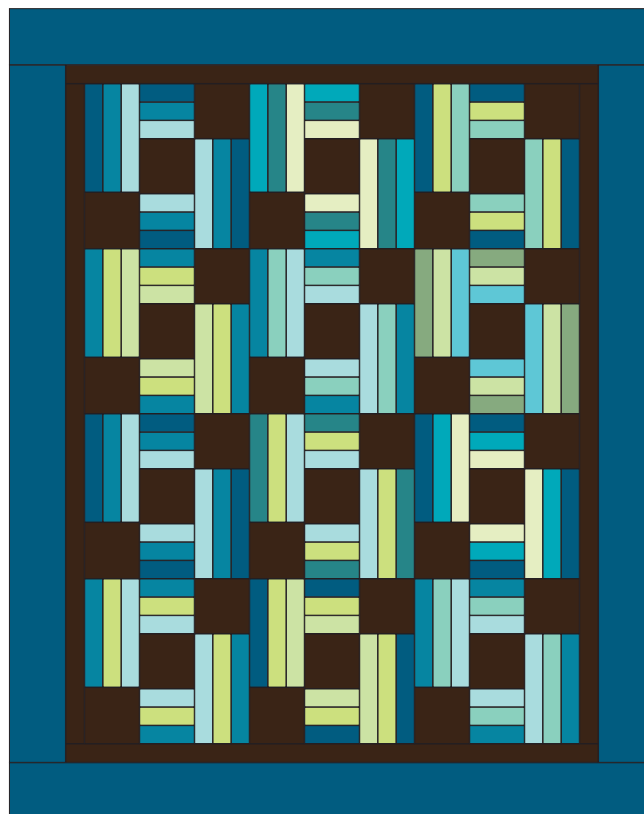

# Town Square

---

QUILT SIZE

68" x 86"

THE SUPPLIES

- 1 Roll 2½" Print Strips
- 1¾ yds. Black Fabric -  
Includes Inner Border
- 1¼ yds. Outer Border
- ¾ yds. Binding
- 5¼ yds. Backing - Vertical Seam(s)

Quilt Block

MISSOURI STAR  
— QUILT CO. —