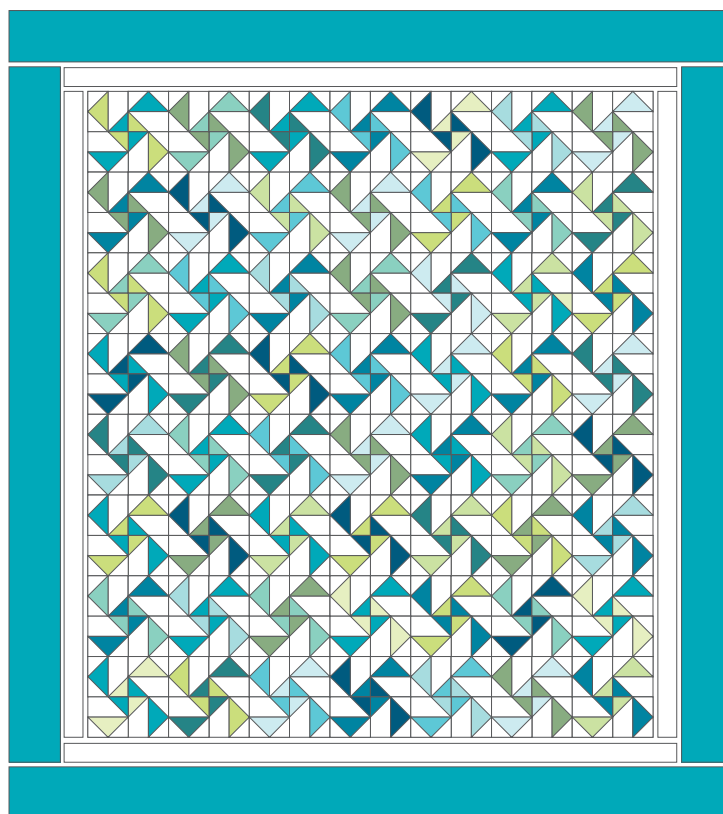

Tangled Geese

QUILT SIZE

70" x 78"

THE SUPPLIES

- 1 roll print 2½" strips
- 4¼ yards background fabric - includes inner border
- 1½ yds. Border
- ¾ yd. Binding
- 4¾ yds. Backing

Quilt Block

MISSOURI STAR
— QUILT CO. —