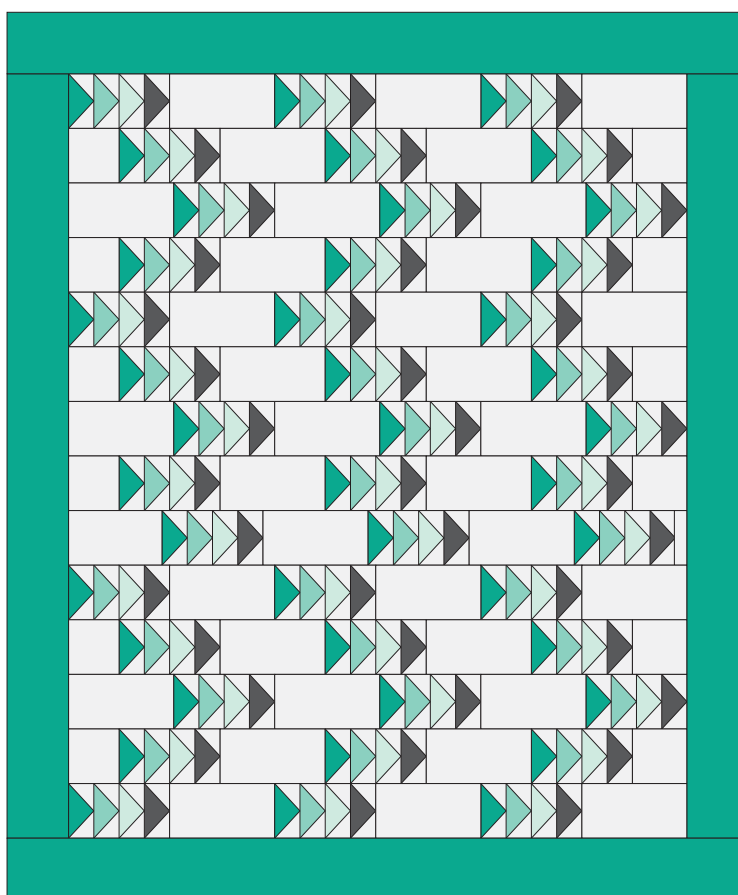

Take Flight Quilt

QUILT SIZE
76" x 81"

SUPPLIES

- 2 Packs of 5" Squares
- $3\frac{3}{4}$ yds. Background Fabric
- $1\frac{1}{2}$ yds. of Border Fabric
- $2\frac{1}{2}$ yds. of Backing

QUILT BLOCK

MISSOURI STAR
— QUILT CO. —