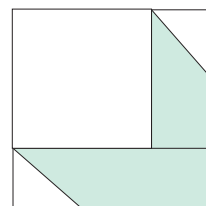

# Sweet Petunias Quilt

---

QUILT SIZE  
74" x 84"

QUILT BLOCK

SUPPLIES

- 1 Roll of 2½" Strips
- 3½ yds. Background Fabric
- 1½ yds. of Border
- 5¼ yds. of Backing

MISSOURI STAR  
— QUILT CO. —