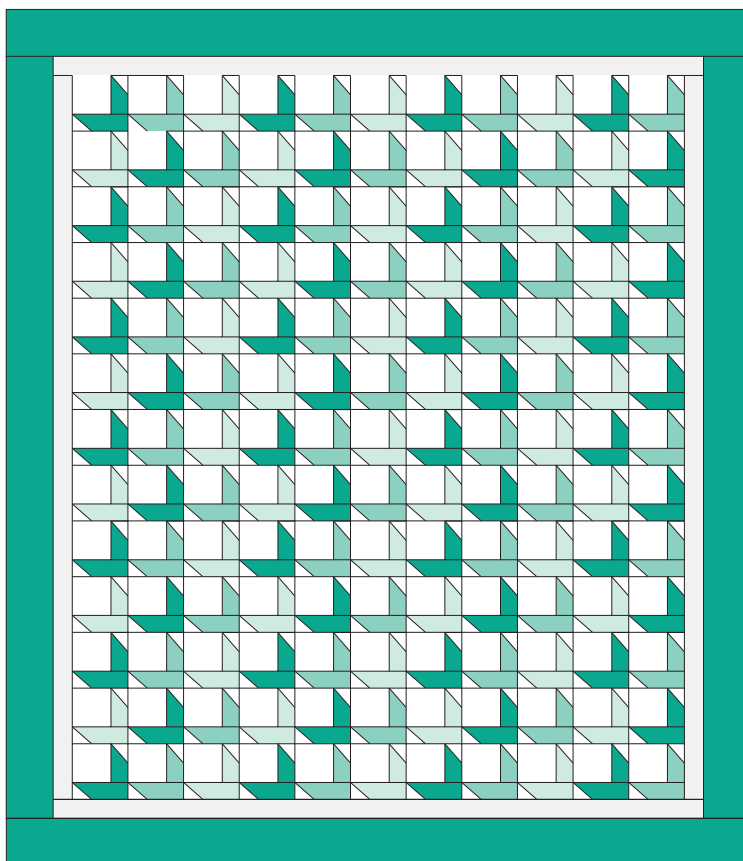

# Sweet Petunias Quilt

---

QUILT SIZE  
74" x 84"

QUILT BLOCK

SUPPLIES

- 1 Roll of 2½" Strips
- 3½ yds. Background Fabric
- 1½ yds. of Border
- 5¼ yds. of Backing

MISSOURI STAR  
— QUILT CO. —