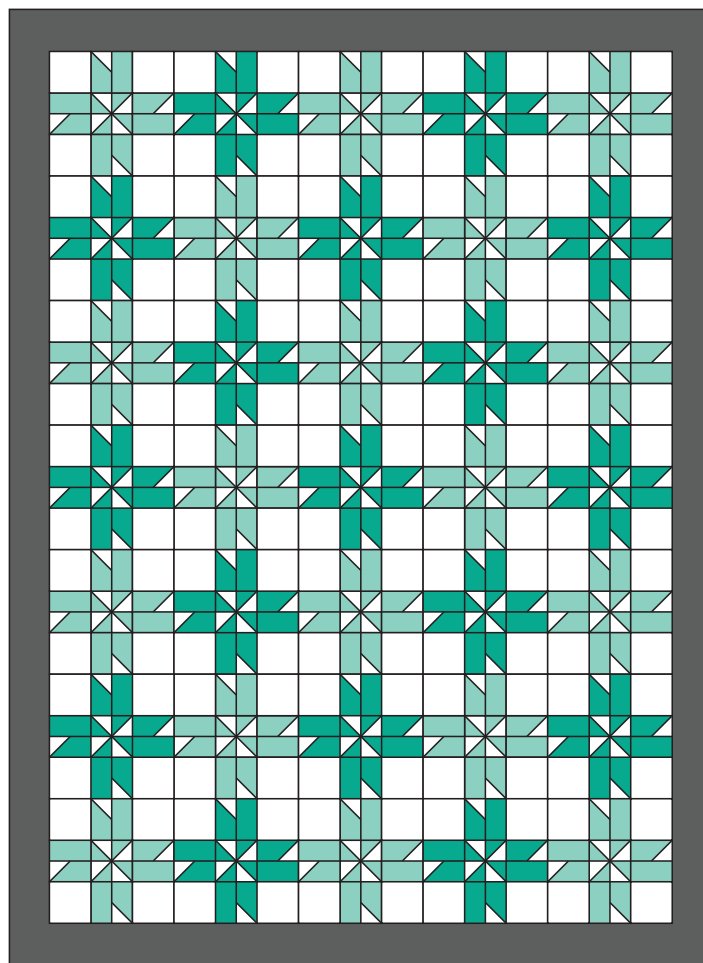

# Surprise Pinwheels

---

QUILT SIZE  
60" x 75"

QUILT BLOCK

SUPPLIES

- 1 Pack of 2½ " Strips Print
- 4¾ yds. Background Fabric
- 1½ yds. Outer Border Fabric
- 5¾ yds. Backing Fabric

MISSOURI STAR  
— QUILT CO. —