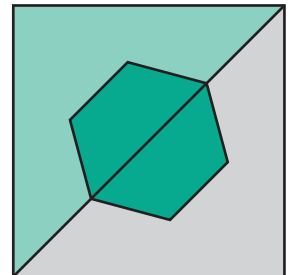

Surprise Half Hexi Quilt

QUILT SIZE
71" x 71"

QUILT BLOCK

SUPPLIES

- 1 Pack of 10" Squares (*Print*)
- 1½ yds. Solid for Hexis
- ½ yd. of Inner Border
- ¼ yds. of Outer Border
- 4½ yds. of Backing

MISSOURI STAR
— QUILT CO. —