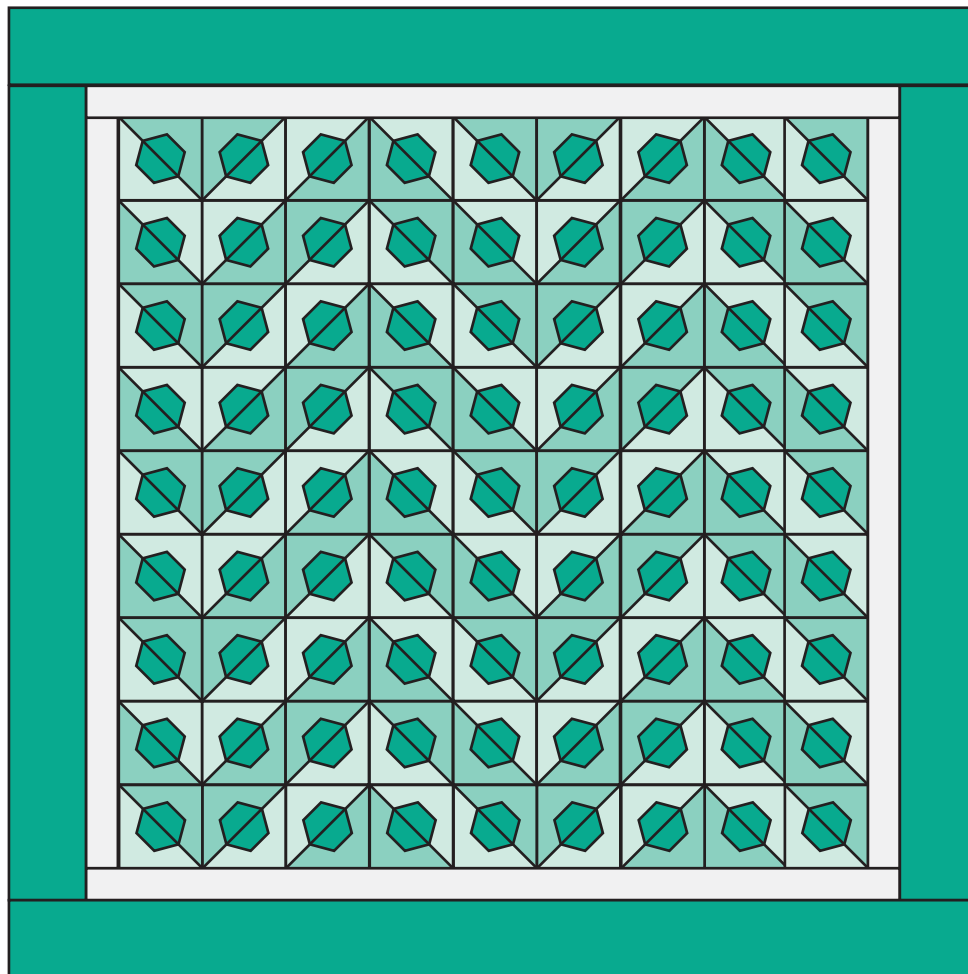

Surprise Half Hexi Quilt

QUILT SIZE
71" x 71"

QUILT BLOCK

SUPPLIES

- 1 Pack of 10" Squares (*Print*)
- 1½ yds. Solid for Hexis
- ½ yd. of Inner Border
- ¼ yds. of Outer Border
- 4½ yds. of Backing

MISSOURI STAR
— QUILT CO. —