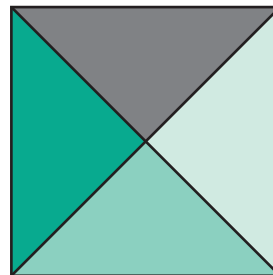

Easy Hourglass Quilt

QUILT SIZE
65" x 65"

QUILT BLOCK

SUPPLIES

- 4 Packs of 5" Squares
- ½ yds. of Inner Border
- 1¼ yds. of Outer Border
- 4½ yds. of Backing

MISSOURI STAR
— QUILT CO. —