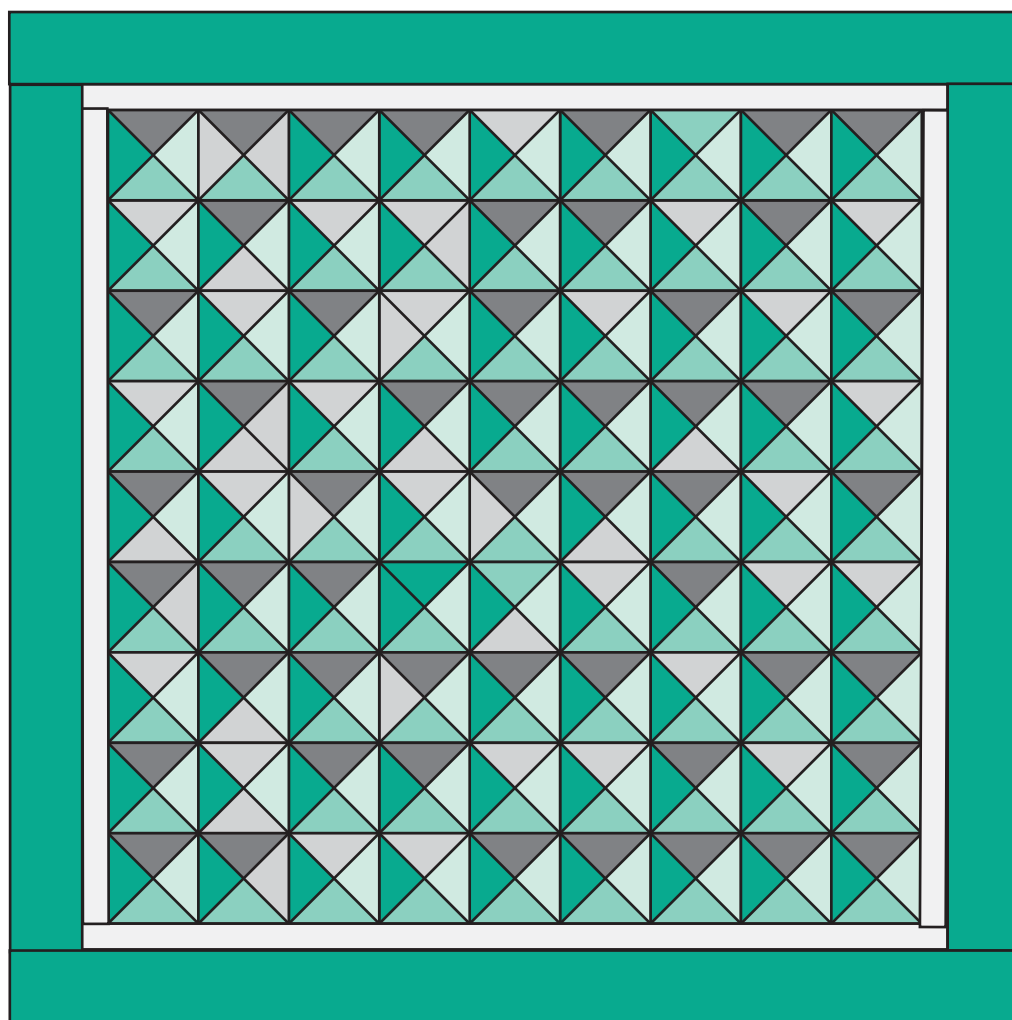

Easy Hourglass Quilt

QUILT SIZE
65" x 65"

QUILT BLOCK

SUPPLIES

- 4 Packs of 5" Squares
- ½ yds. of Inner Border
- 1¼ yds. of Outer Border
- 4½ yds. of Backing

MISSOURI STAR
— QUILT CO. —