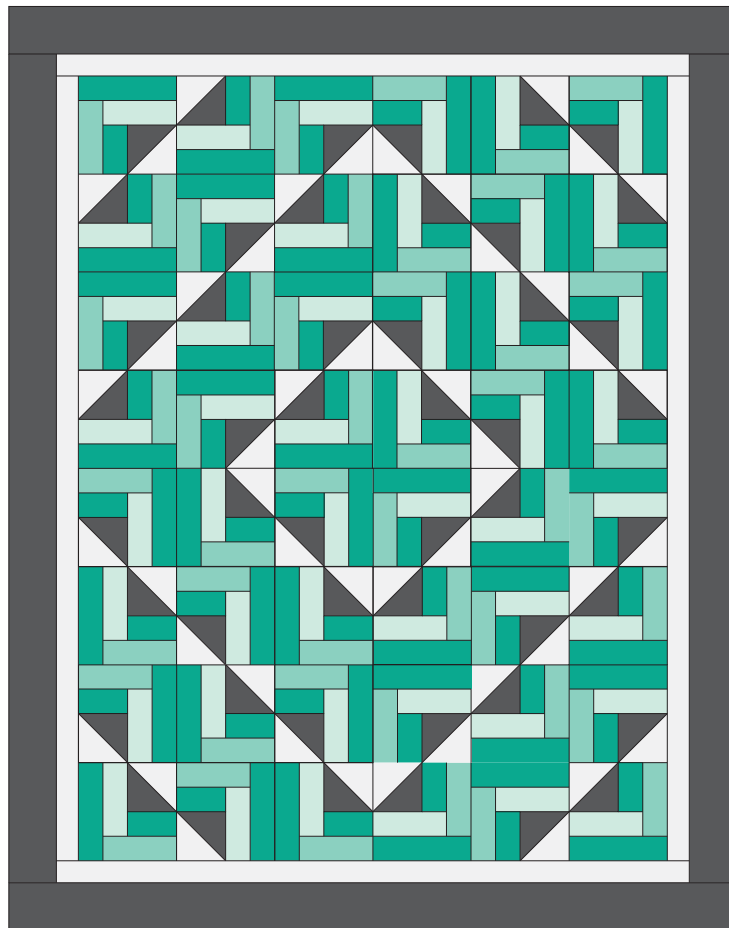

Summer Camp Quilt

QUILT SIZE
62" x 78"

SUPPLIES

- 1 Roll of 2½" Strips
- 1 yd. Background Fabric
- ¾ yds. of Complimentary Fabric
- 1¼ yds. of Border
- 4¾ yds. of Backing

QUILT BLOCK

MISSOURI STAR
— QUILT CO. —