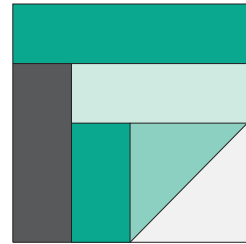

Summer Camp Quilt

QUILT SIZE
62" x 78"

SUPPLIES

- 1 Roll of 2½" Strips
- 1 yd. Background Fabric
- ¾ yds. of Complimentary Fabric
- 1¼ yds. of Border
- 4¾ yds. of Backing

QUILT BLOCK

MISSOURI STAR
— QUILT CO. —