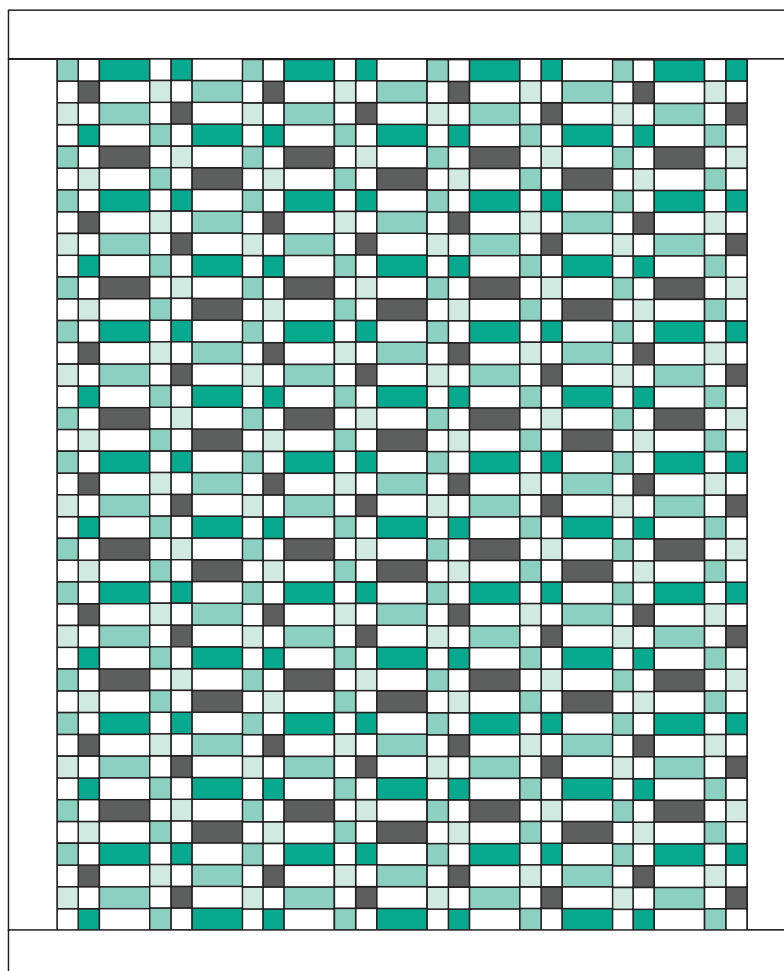

Strips and 4 Patch Quilt

QUILT SIZE
75" x 88"

QUILT BLOCK

SUPPLIES

- 1 Pack of 2½" Strips Print
- 1 Pack of 2½" Strips Solid
- 1¼ yds. Border Fabric

MISSOURI STAR
— QUILT CO. —