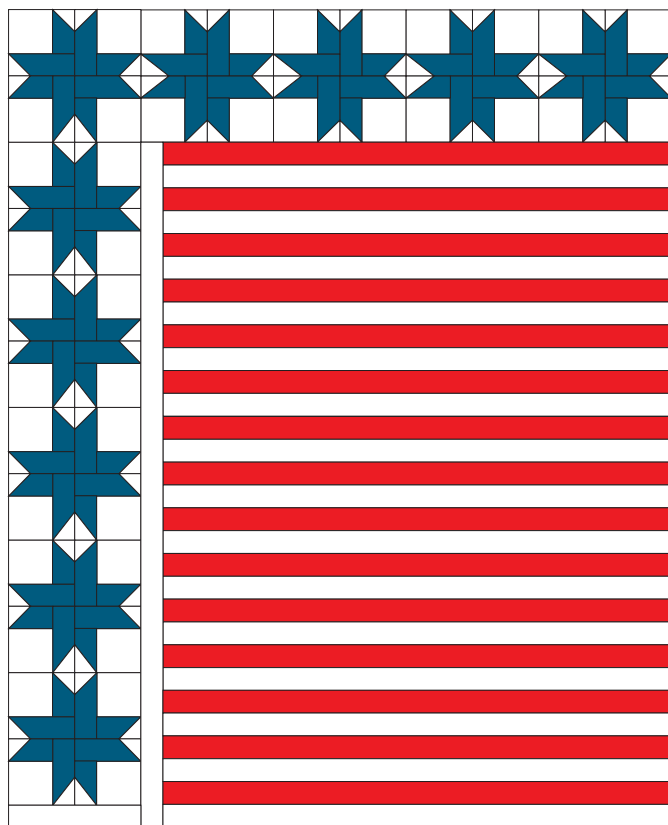

# Stars and Stripes Quilt

---

QUILT SIZE  
**55" x 67"**

## SUPPLIES

- 1 Roll of 2½" Print Strips
- 1 yd. Background Fabric or  
¾ yd. Background Fabric  
and (1) 84 ct. Package of  
2½" Background Mini  
Charms by Robert Kaufman
- ¾ yd. Binding
- 3½ yds. Backing

QUILT BLOCK

MISSOURI STAR  
— QUILT CO. —