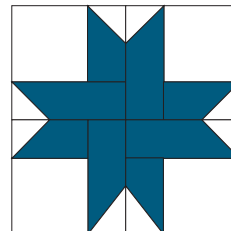

Stars and Stripes Quilt

QUILT SIZE
55" x 67"

SUPPLIES

- 1 Roll of 2½" Print Strips
- 1 yd. Background Fabric or
  ¾ yd. Background Fabric
  and (1) 84 ct. Package of
  2½" Background Mini
  Charms by Robert Kaufman
- ¾ yd. Binding
- 3½ yds. Backing

QUILT BLOCK

MISSOURI STAR
— QUILT CO. —