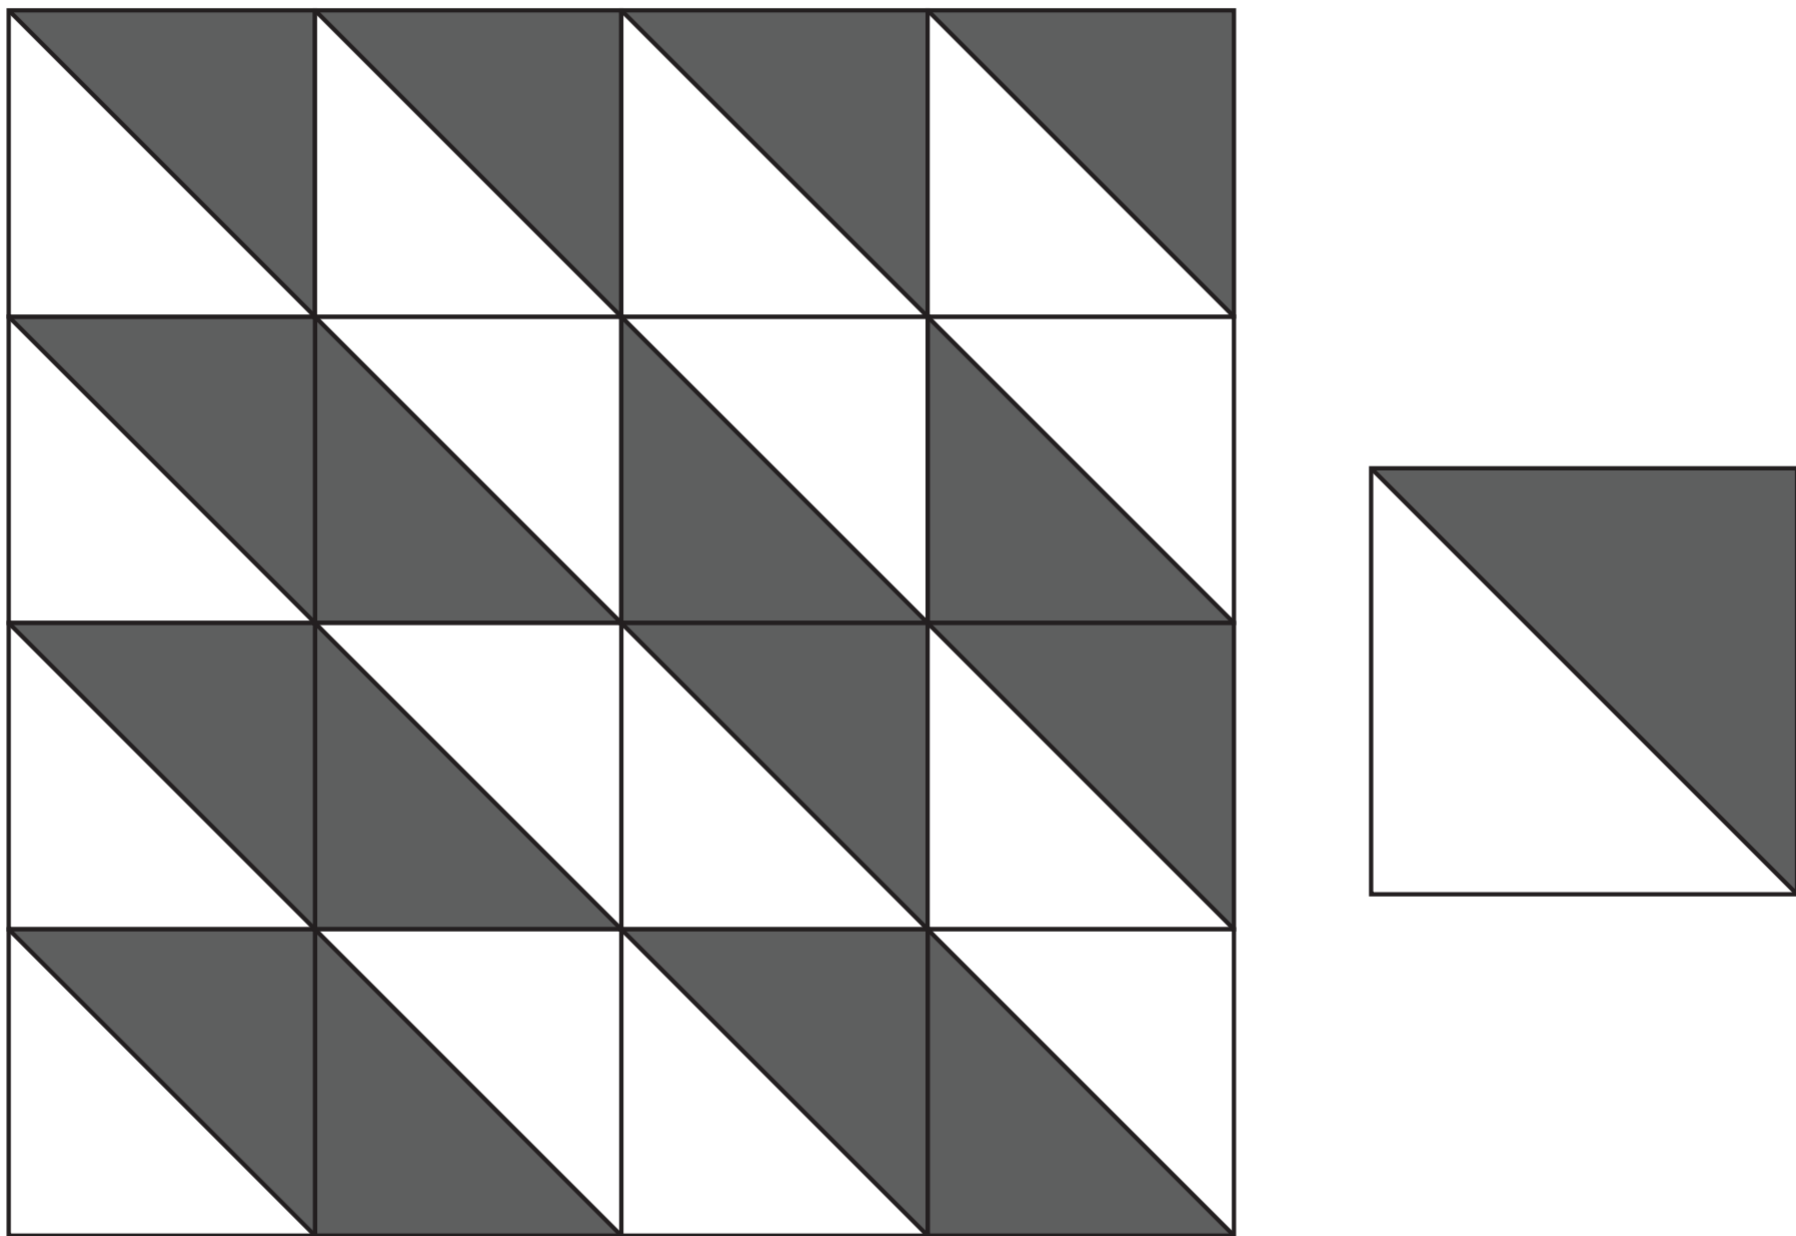

Starburst Quilt

QUILT SIZE
58" x 58"

SUPPLIES

- 1 Pack of 10" Squares
- 1¼ yds. of Background Fabric
- 1 yd. of Outer Border
- 3¾ yds. of Backing Fabric

QUILT BLOCK

MISSOURI STAR
— QUILT CO. —

QUILT

DIAGRAM