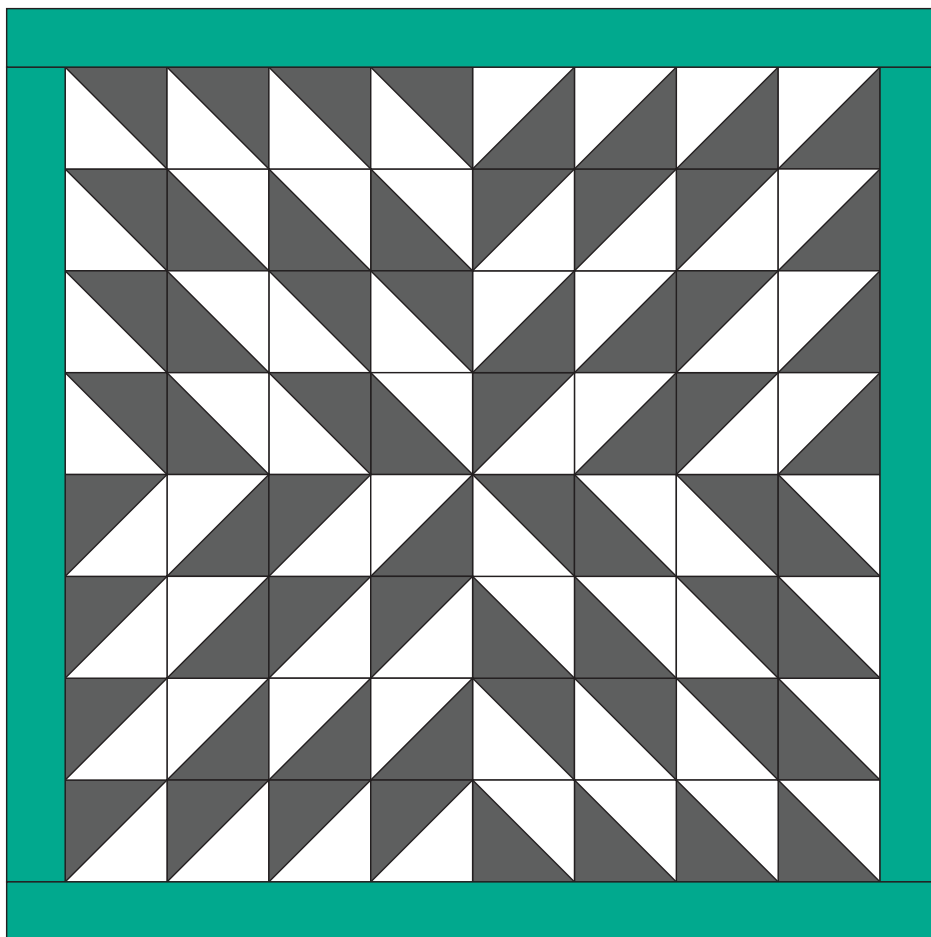

Starburst Quilt

QUILT SIZE
58" x 58"

SUPPLIES

- 1 Pack of 10" Squares
- 1¼ yds. of Background Fabric
- 1 yd. of Outer Border
- 3¾ yds. of Backing Fabric

QUILT BLOCK

MISSOURI STAR
— QUILT CO. —

QUILT

DIAGRAM