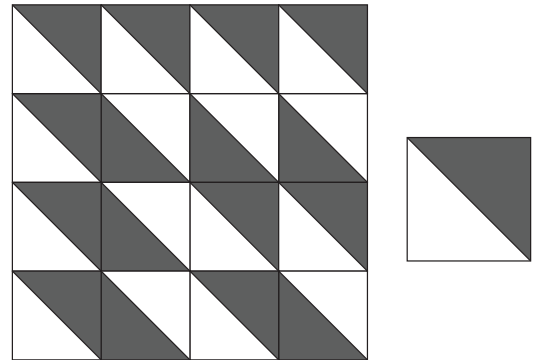

Starburst Quilt

QUILT SIZE
58" x 58"

SUPPLIES

- 1 Pack of 10" Squares
- 1¼ yds. of Background Fabric
- 1 yd. of Outer Border
- 3¾ yds. of Backing Fabric

QUILT BLOCK

MISSOURI STAR
— QUILT CO. —

QUILT

DIAGRAM