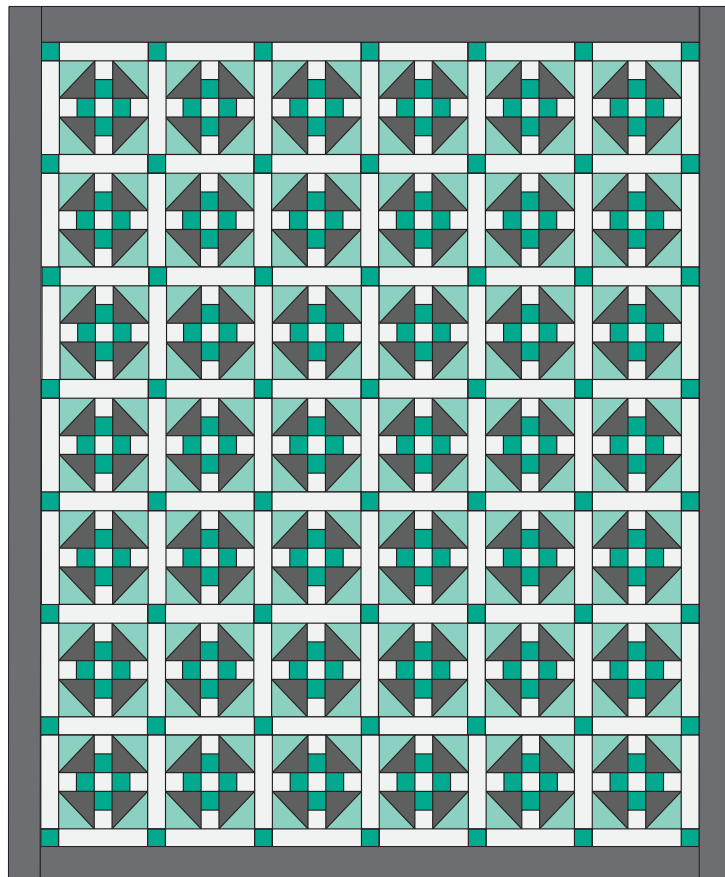

Spring Rain

QUILT SIZE
82" x 94"

SUPPLIES

- 1 Pack of 10" Squares
- 3 yds. Background Fabric
- 1½ yds. Outer Border
- 7½ yds. Backing Fabric
- ¼ yds. Contrasting Fabric

QUILT BLOCK

MISSOURI STAR
— QUILT CO. —