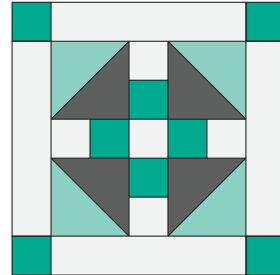

Spring Rain

QUILT SIZE
82" x 94"

SUPPLIES

- 1 Pack of 10" Squares
- 3 yds. Background Fabric
- 1½ yds. Outer Border
- 7½ yds. Backing Fabric
- ¼ yds. Contrasting Fabric

QUILT BLOCK

MISSOURI STAR
— QUILT CO. —