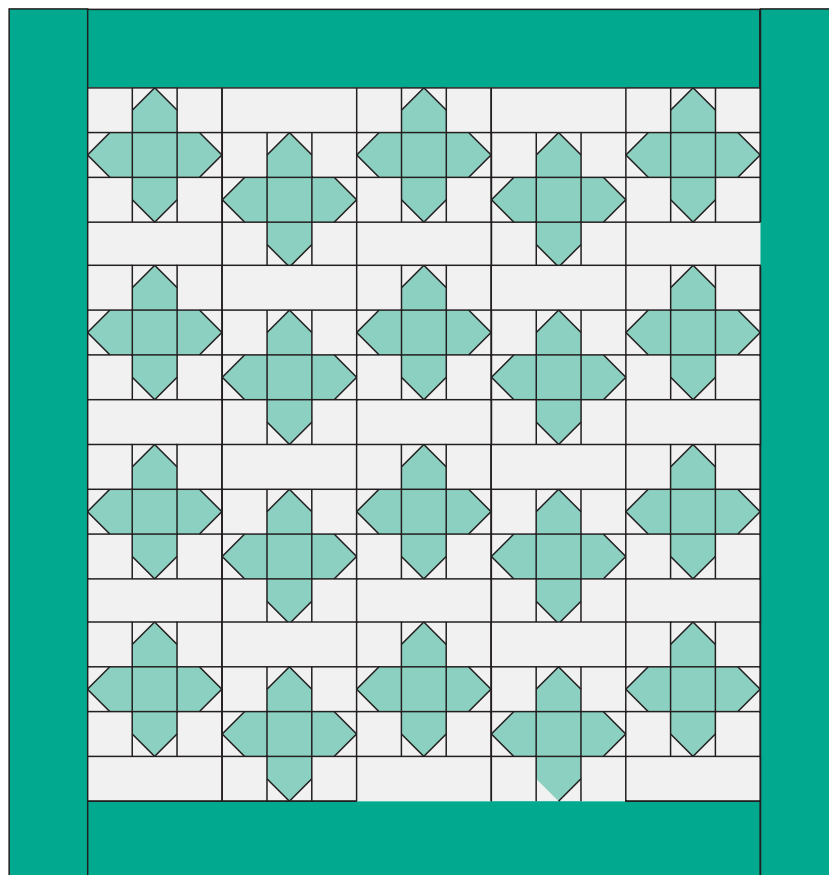

# Sparkle Strips

---

QUILT SIZE  
**78½ " x 83"**

## SUPPLIES

- **3 Charm Packs**
- **3¼ yds. of Background Fabric**
- **1½ yds. of Outer Border**
- **7¼ yds. of Backing Fabric**

## QUILT BLOCK

MISSOURI STAR  
— QUILT CO. —