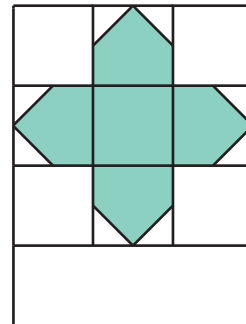

Sparkle Strips

QUILT SIZE
78½ " x 83"

SUPPLIES

- **3 Charm Packs**
- **3¼ yds. of Background Fabric**
- **1½ yds. of Outer Border**
- **7¼ yds. of Backing Fabric**

QUILT BLOCK

MISSOURI STAR
— QUILT CO. —