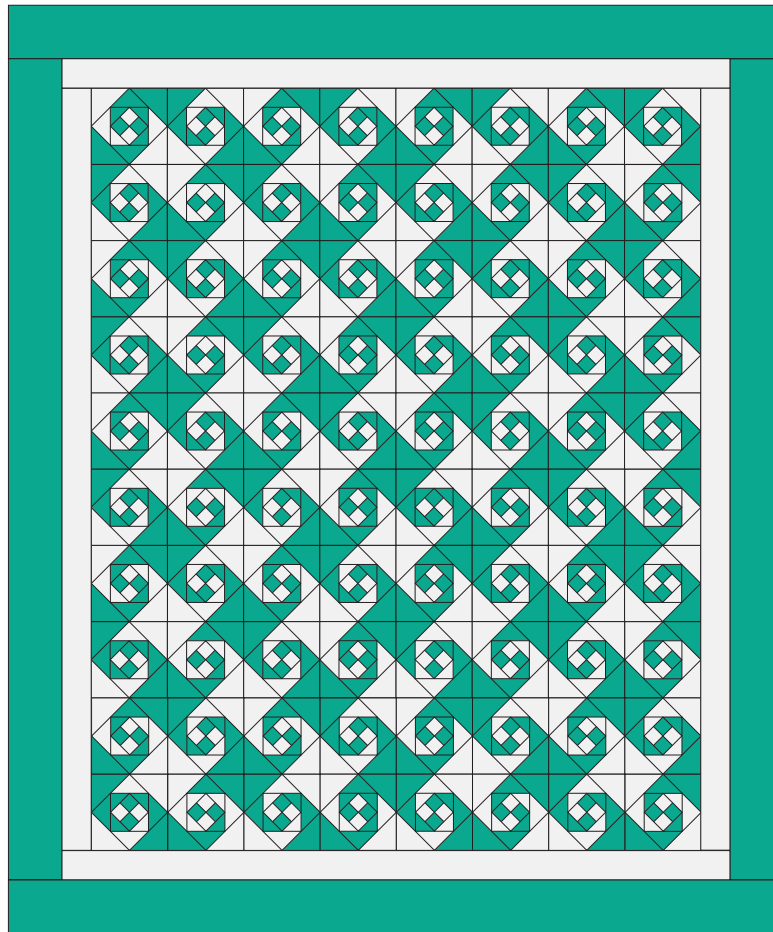

Snail Trail Quilt

QUILT SIZE
76" x 91"

SUPPLIES

- 1 Pack of 10" Squares (Solid)
- 1 Pack of 10" Squares (Print)
- $\frac{3}{4}$ Background Fabric
- $1\frac{1}{2}$ yds. of Outer Border
- $5\frac{1}{2}$ yds. of Backing

QUILT BLOCK

MISSOURI STAR
— QUILT CO. —

Snail Trail Quilt