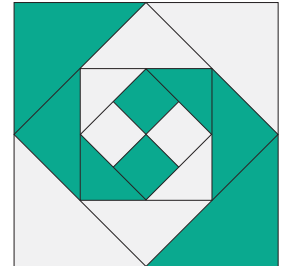

Snail Trail Quilt

QUILT SIZE
76" x 91"

SUPPLIES

- 1 Pack of 10" Squares (Solid)
- 1 Pack of 10" Squares (Print)
- $\frac{3}{4}$ Background Fabric
- $1\frac{1}{2}$ yds. of Outer Border
- $5\frac{1}{2}$ yds. of Backing

QUILT BLOCK

MISSOURI STAR
— QUILT CO. —

Snail Trail Quilt