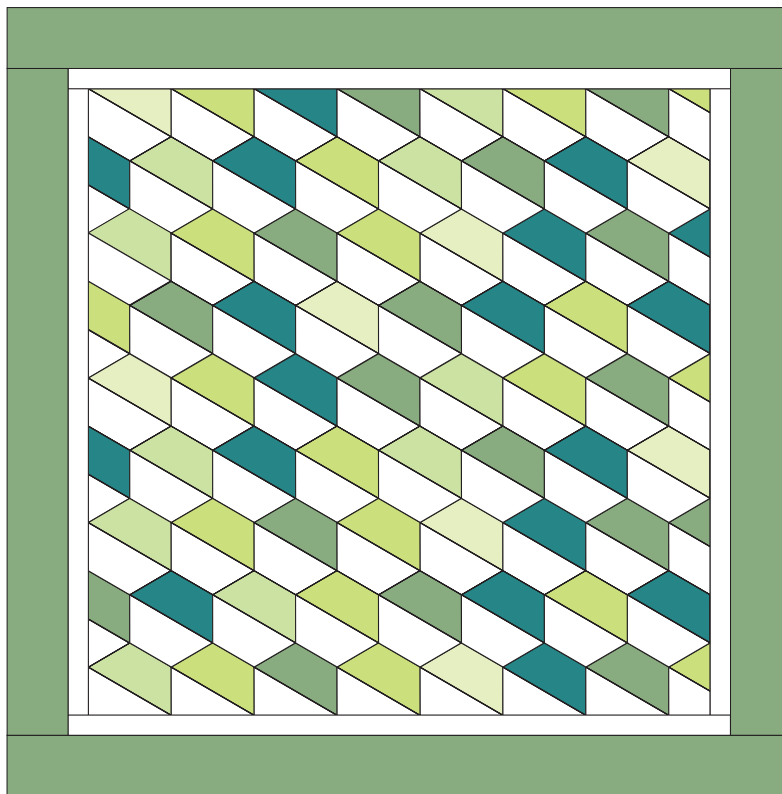

Slanted Half-Hex Quilt

QUILT SIZE
76 x 77"

QUILT BLOCK

SUPPLIES

- 1 Package 10" Print Squares
- 1 Package 10" Background Squares
- $\frac{3}{4}$ yds. Inner Border
- $1\frac{1}{2}$ yds. Outer Border
- $\frac{3}{4}$ yd. Binding
- $5\frac{1}{2}$ yds. Backing
- Large MSQC Half-Hexagon Template for 10" Squares

MISSOURI STAR
— QUILT CO. —