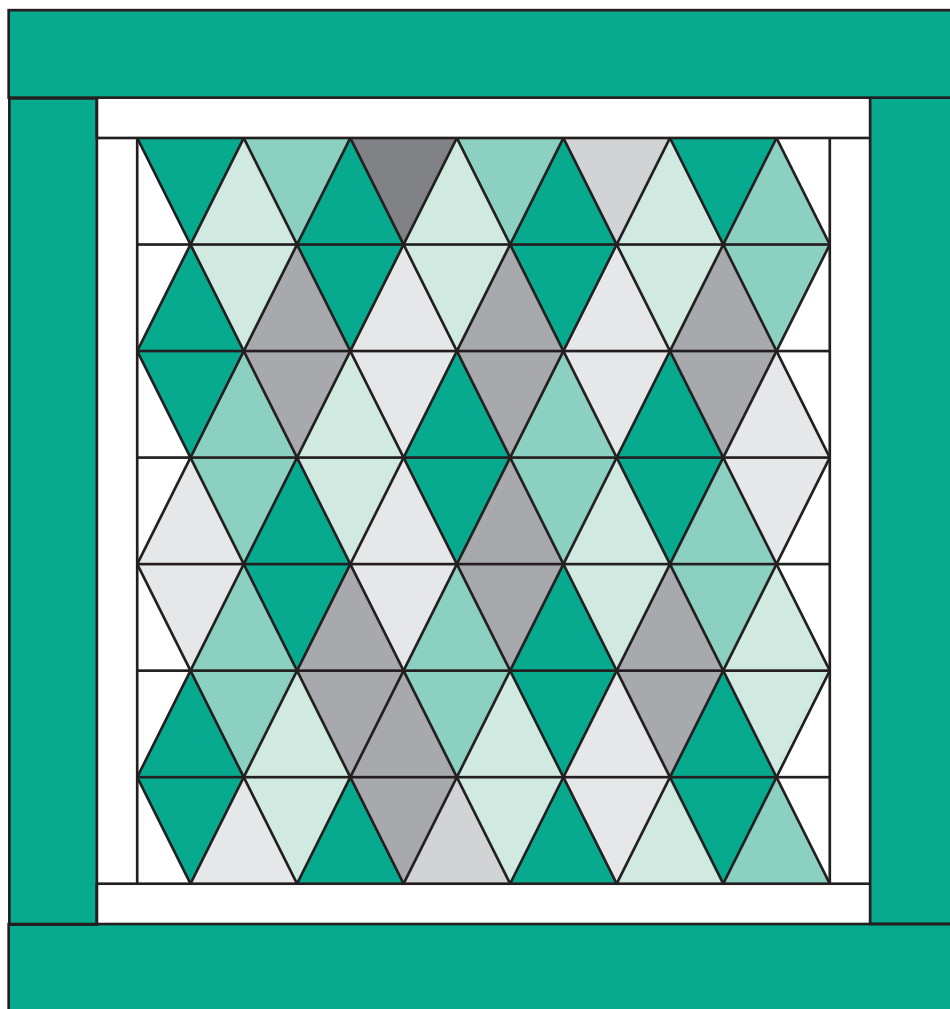

Simple Diamond Quilt

QUILT SIZE
60" x 73"

QUILT BLOCK

SUPPLIES

- 1 Pack of 10" Squares (Print)
- 1¼ yds. of Background
- 1¼ yds. of Outer Border
- 4½ yds. of Backing

MISSOURI STAR
— QUILT CO. —