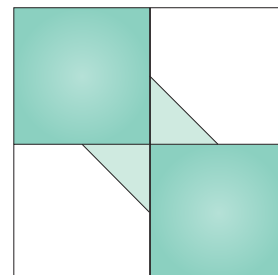

Roundabout Quilt

QUILT SIZE
61" x 70"

SUPPLIES

- 2 Packs of 5" Squares
- $1\frac{3}{4}$ yds. Background Fabric
- $1\frac{1}{4}$ yds. of Border
- 4 yds. of Backing

QUILT BLOCK

MISSOURI STAR
— QUILT CO. —