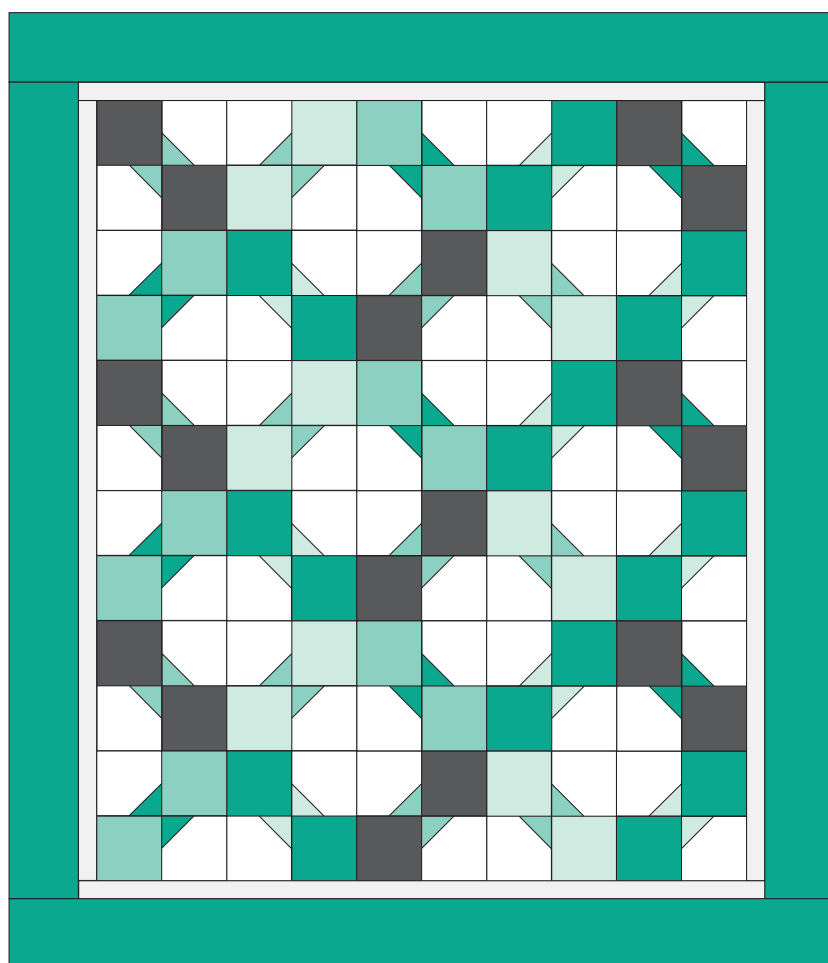

Roundabout Quilt

QUILT SIZE
61" x 70"

SUPPLIES

- 2 Packs of 5" Squares
- $1\frac{3}{4}$ yds. Background Fabric
- $1\frac{1}{4}$ yds. of Border
- 4 yds. of Backing

QUILT BLOCK

MISSOURI STAR
— QUILT CO. —