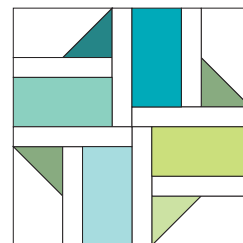

Two Way Street Quilt

QUILT SIZE
74" x 86"

SUPPLIES

- 2 Packs of 5" Squares
- 4 $\frac{1}{4}$ yds. Background Fabric
- 1 $\frac{1}{2}$ yds. of Border Fabric
- 5 $\frac{1}{4}$ yds. of Backing

QUILT BLOCK

MISSOURI STAR
— QUILT CO. —