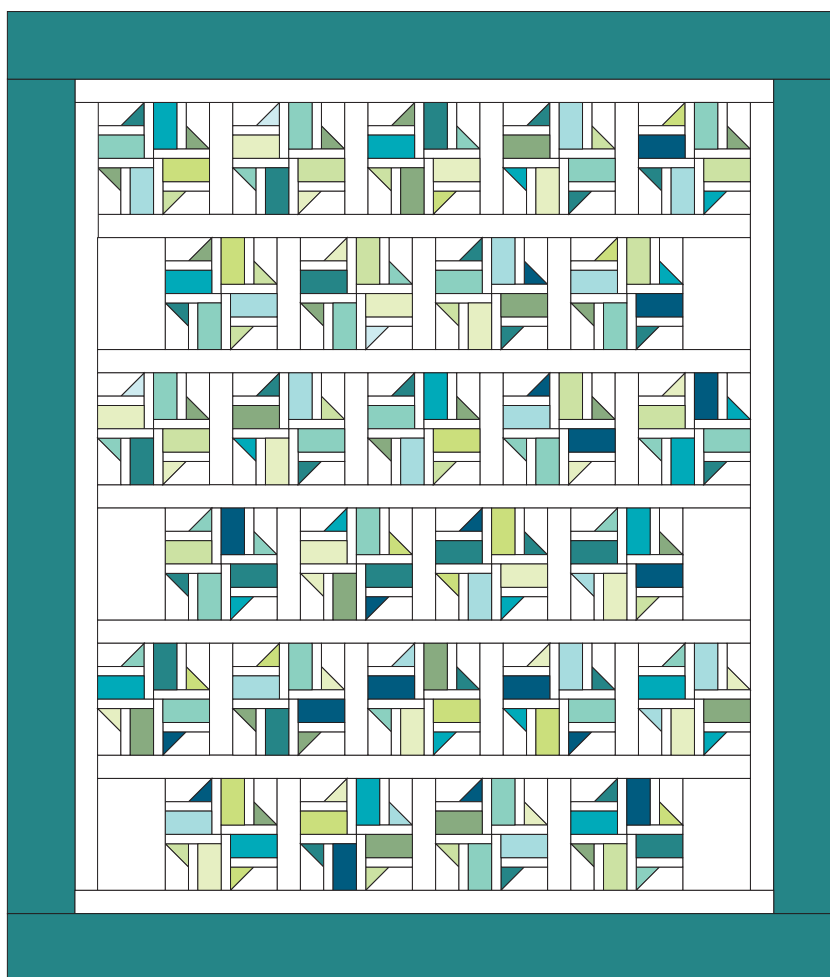

Two Way Street Quilt

QUILT SIZE
74" x 86"

SUPPLIES

- 2 Packs of 5" Squares
- 4 $\frac{1}{4}$ yds. Background Fabric
- 1 $\frac{1}{2}$ yds. of Border Fabric
- 5 $\frac{1}{4}$ yds. of Backing

QUILT BLOCK

MISSOURI STAR
— QUILT CO. —