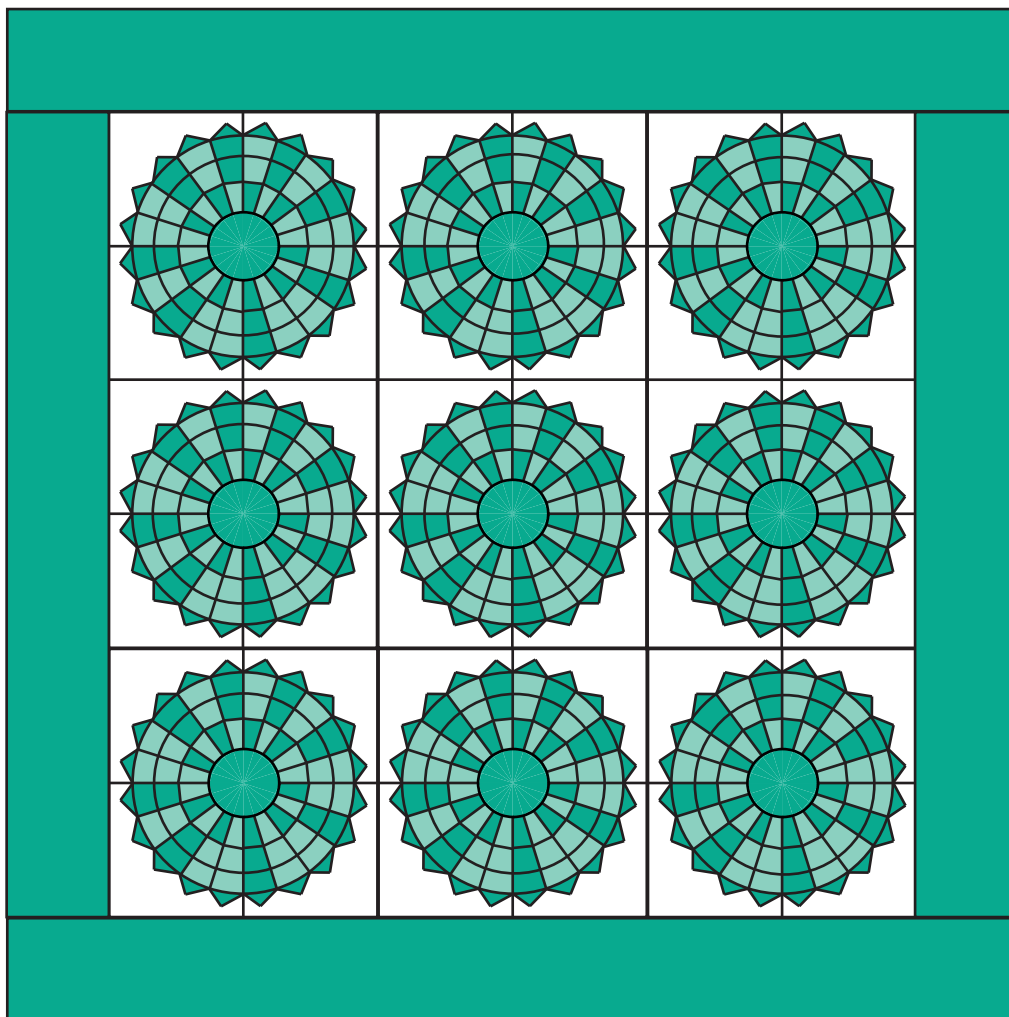

Checkered Dresden Quilt

QUILT SIZE
79" x 79"

QUILT BLOCK

SUPPLIES

- 1 Roll of $2\frac{1}{2}$ " Strips (*Print*)
- $5\frac{3}{4}$ of Background Fabric (*Solid*)
- $7\frac{1}{2}$ yd. of Backing
- Large Dresden Template

MISSOURI STAR
— QUILT CO. —