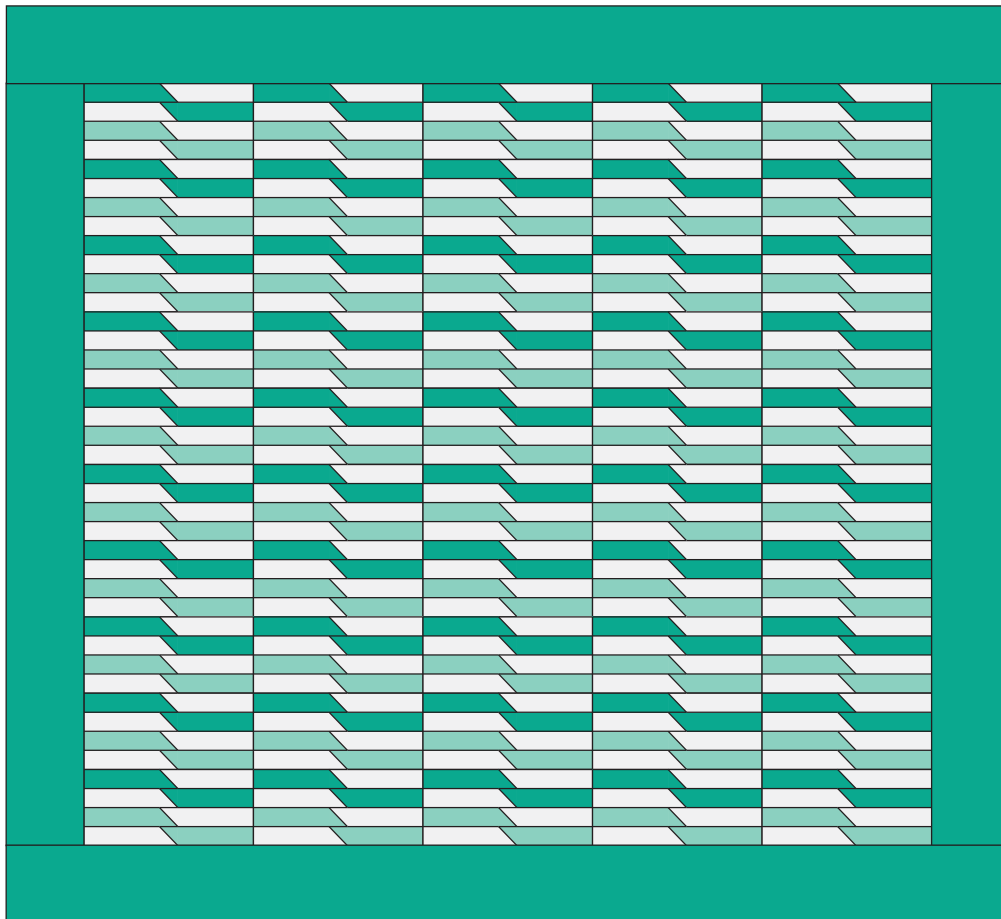

Cascade Quilt

QUILT SIZE
76" x 89"

SUPPLIES

- **1 Roll of 2½" Strips (*Print*)**
- **1 Roll of 2½" Strips (*Solid*)**
- **1¼ yds. of Border**
- **2¼ yds. of Backing**
- **Blinding Tool**

QUILT BLOCK

MISSOURI STAR
— QUILT CO. —