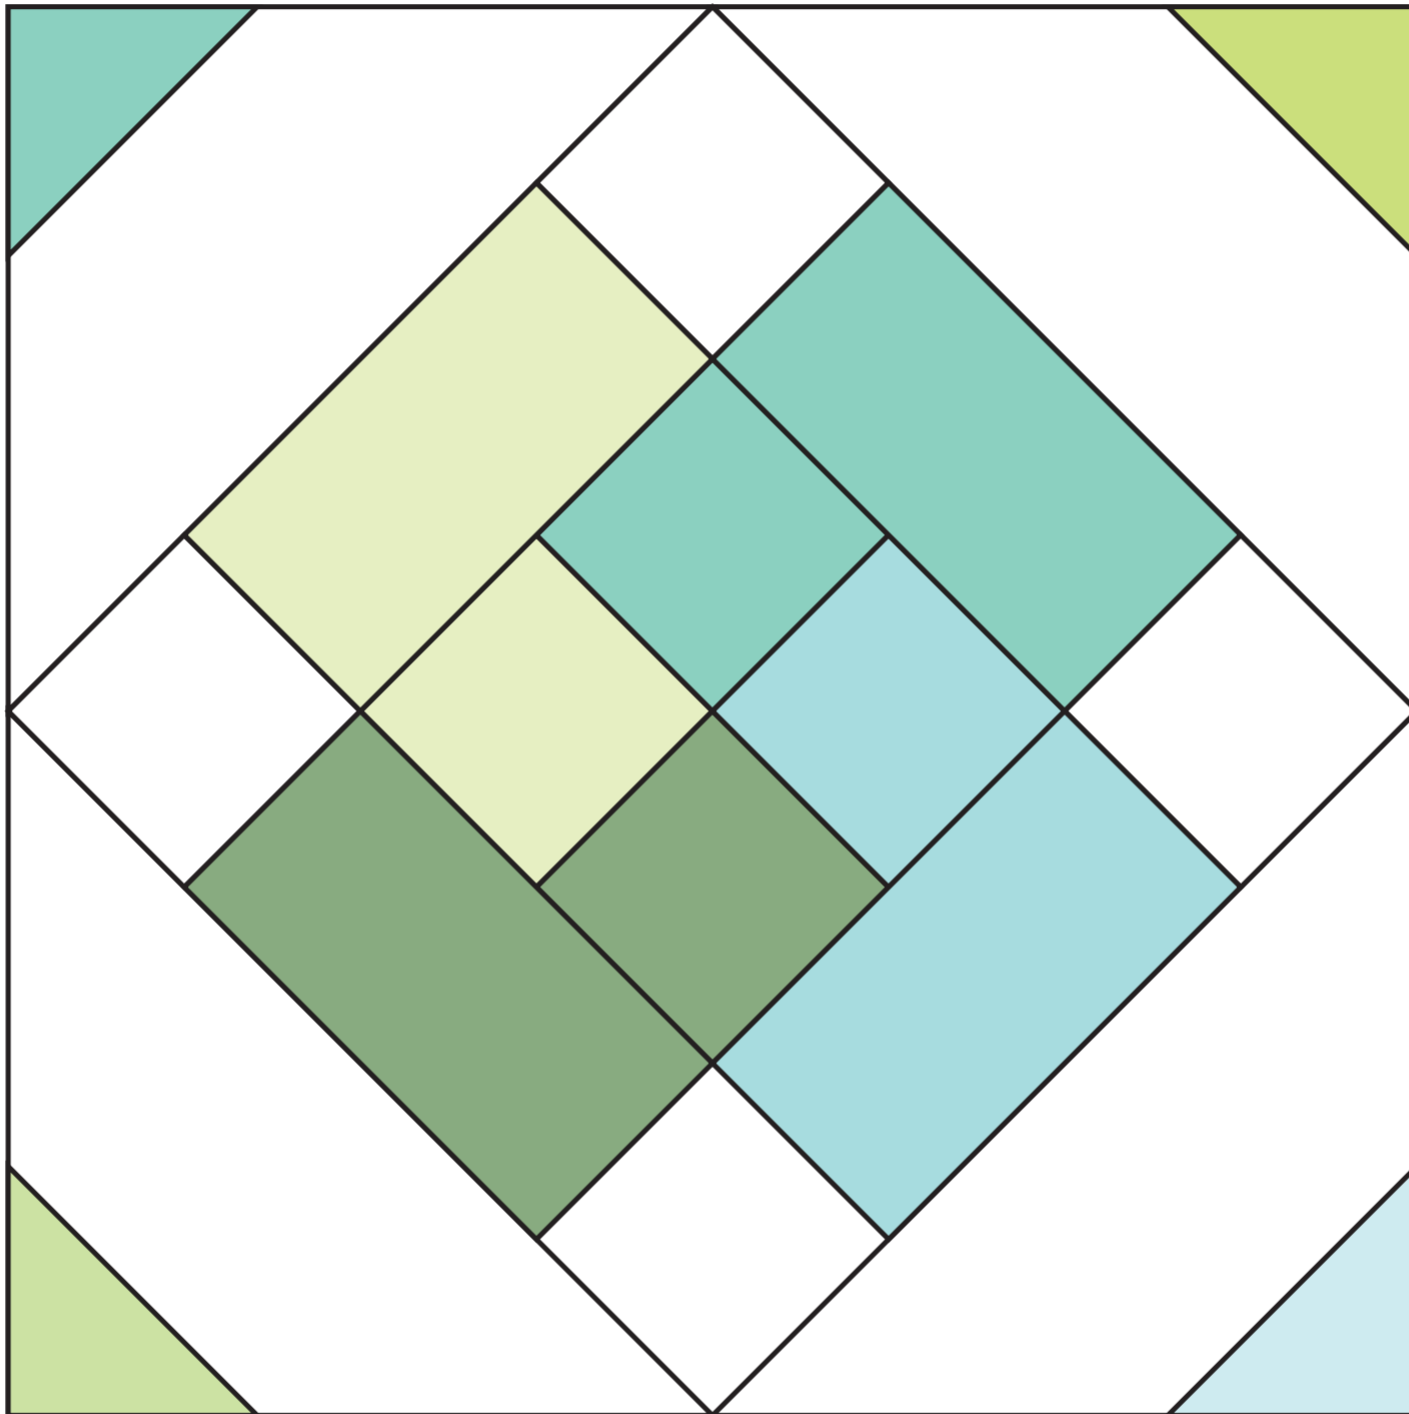

# Card Trick Quilt

---

QUILT SIZE  
82" x 93"

## SUPPLIES

- 1 Roll of 2½" Print Strips
- 4 yds. Background
- 1¾ yds. Outer Border
- ¾ yd. Binding
- 8½ yds. Backing  
or 2¾ yds. - 108" wide

QUILT BLOCK

MISSOURI STAR  
— QUILT CO. —

# QUILT

# DIAGRAM