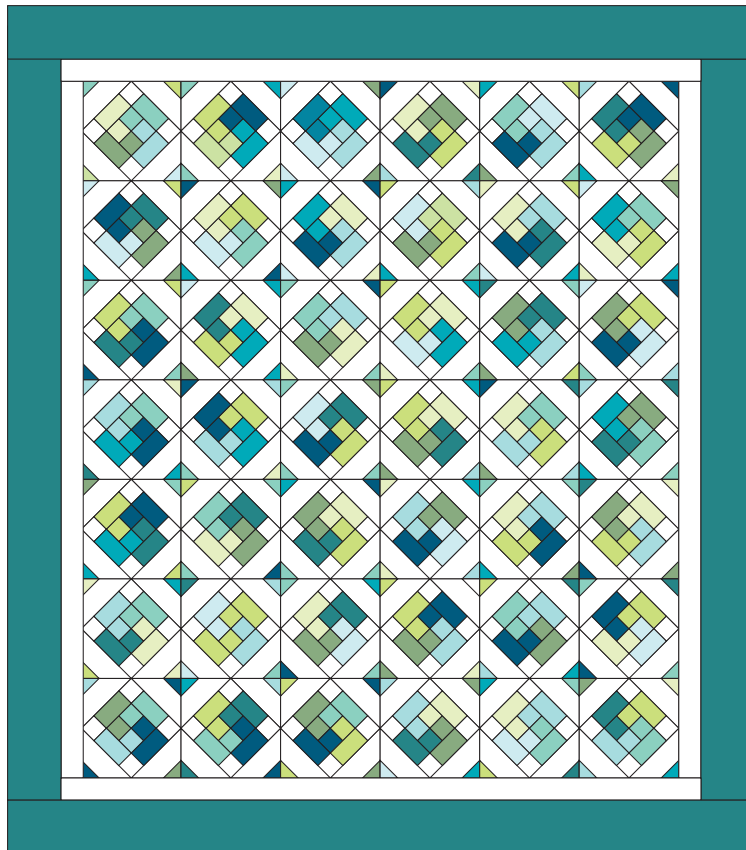

# Card Trick Quilt

---

QUILT SIZE  
82" x 93"

## SUPPLIES

- 1 Roll of 2½" Print Strips
- 4 yds. Background
- 1¾ yds. Outer Border
- ¾ yd. Binding
- 8½ yds. Backing  
or 2¾ yds. - 108" wide

QUILT BLOCK

MISSOURI STAR  
— QUILT CO. —

# QUILT