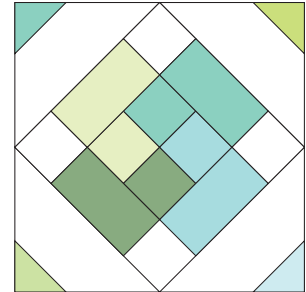

# Card Trick Quilt

---

QUILT SIZE  
82" x 93"

## SUPPLIES

- 1 Roll of 2½" Print Strips
- 4 yds. Background
- 1¾ yds. Outer Border
- ¾ yd. Binding
- 8½ yds. Backing  
or 2¾ yds. - 108" wide

QUILT BLOCK

MISSOURI STAR  
— QUILT CO. —

# QUILT