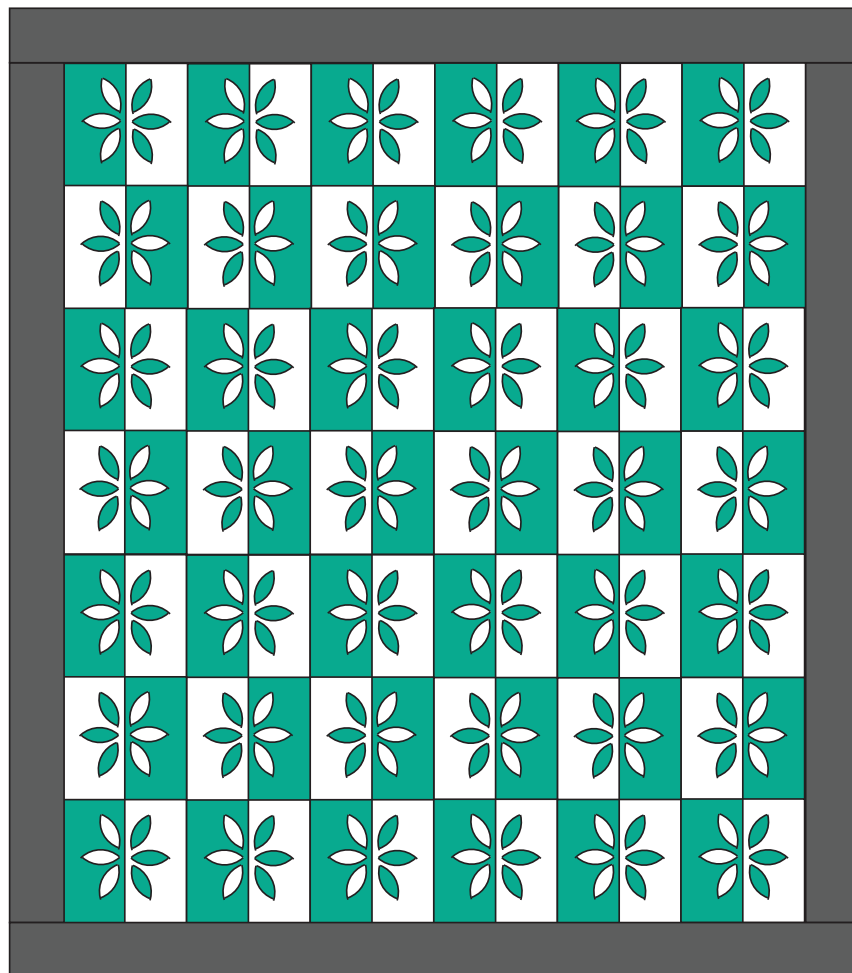

# Wallflower Quilt

---

QUILT SIZE  
62" x 74"

QUILT BLOCK

## SUPPLIES

- 1 Pack of 10" Squares Print
- 1 Pack of 10" Squares Solid
- 1½ yds. of Fusible Interfacing
- 1 yd. Border Fabric

MISSOURI STAR  
— QUILT CO. —