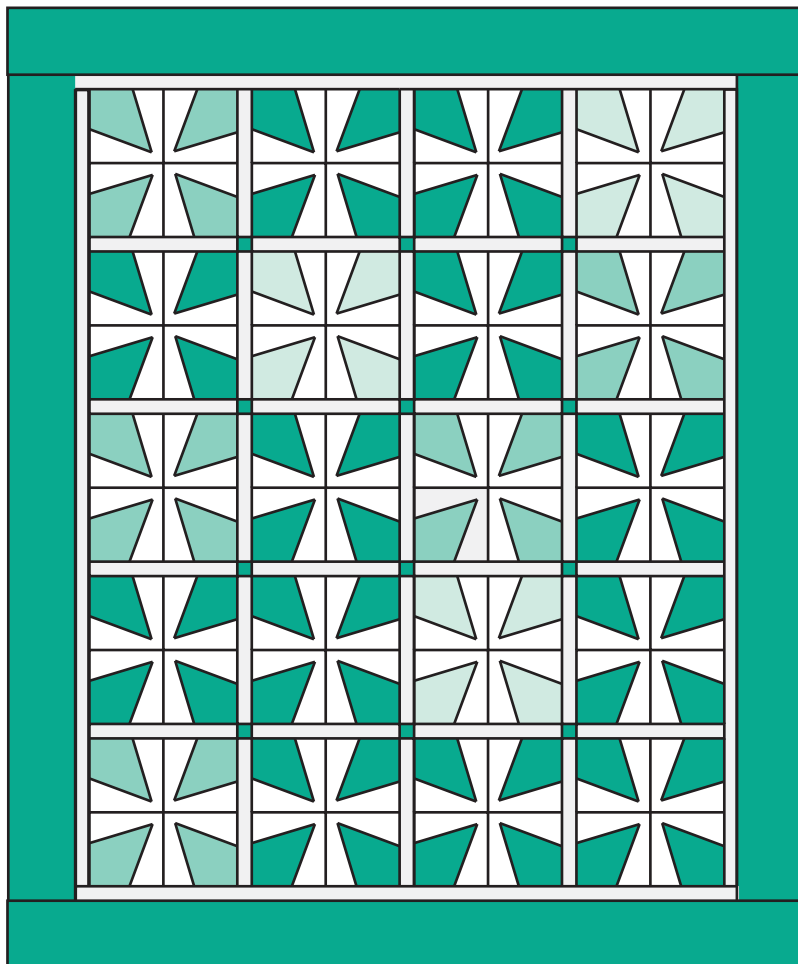

# Butterfly Blossom Quilt

---

QUILT SIZE  
56" x 66"

## SUPPLIES

- 2 Packs of 5" Squares (Print)
- 2 Packs of 5" Squares (Solid)
- $\frac{3}{4}$  yds. of Background
- $1\frac{1}{2}$  yds. of Outer Border
- $3\frac{1}{2}$  yds. of Backing

QUILT BLOCK

MISSOURI STAR  
— QUILT CO. —