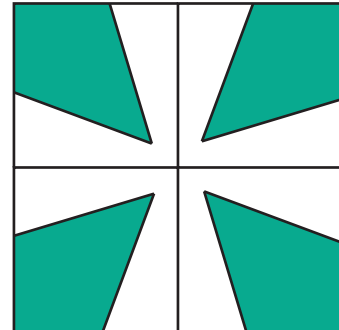

# Butterfly Blossom Quilt

---

QUILT SIZE  
56" x 66"

## SUPPLIES

- 2 Packs of 5" Squares (Print)
- 2 Packs of 5" Squares (Solid)
- $\frac{3}{4}$  yds. of Background
- $1\frac{1}{2}$  yds. of Outer Border
- $3\frac{1}{2}$  yds. of Backing

QUILT BLOCK

MISSOURI STAR  
— QUILT CO. —