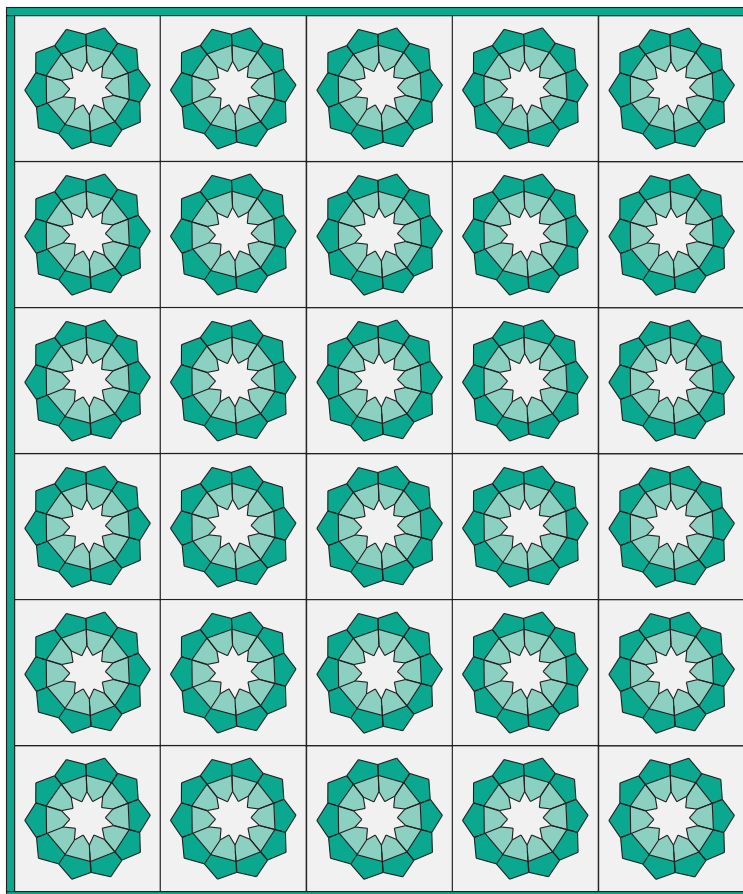

# Beach Ball Quilt

---

QUILT SIZE  
60" x 60"

QUILT BLOCK

SUPPLIES

- 1 Roll 2½" Print Strips
- 1½ yds. or Jr. Jelly Roll
- 3½ yds. Background Fabric
- Double Wide Dresden Ruler

MISSOURI STAR  
— QUILT CO. —