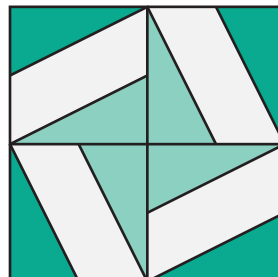

# Basic X Block Ruler Quilt

---

QUILT SIZE  
58" x 67"

QUILT BLOCK

SUPPLIES

- 1 Pack of 2½" Strips (Print)
- 2 yds. of Background
- 1 yd. of Outer Border
- 4 yds. of Backing

MISSOURI STAR  
— QUILT CO. —