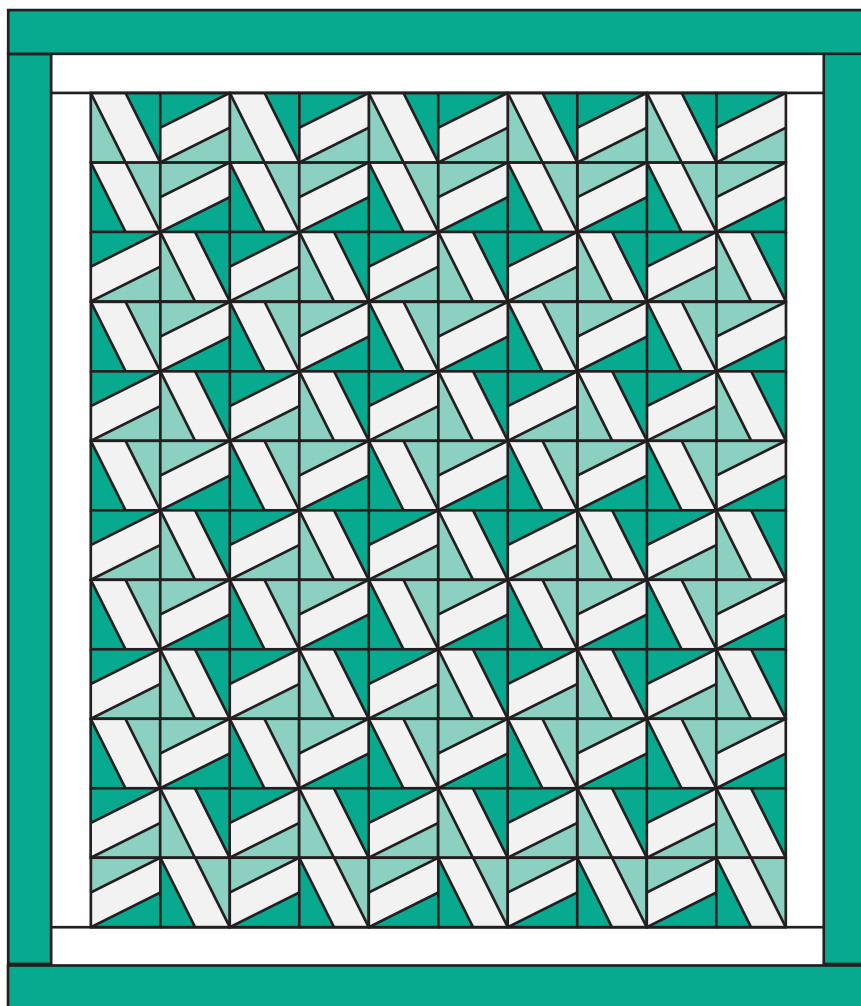

# Basic X Block Ruler Quilt

---

QUILT SIZE  
58" x 67"

QUILT BLOCK

SUPPLIES

- 1 Pack of 2½" Strips (Print)
- 2 yds. of Background
- 1 yd. of Outer Border
- 4 yds. of Backing

MISSOURI STAR  
— QUILT CO. —