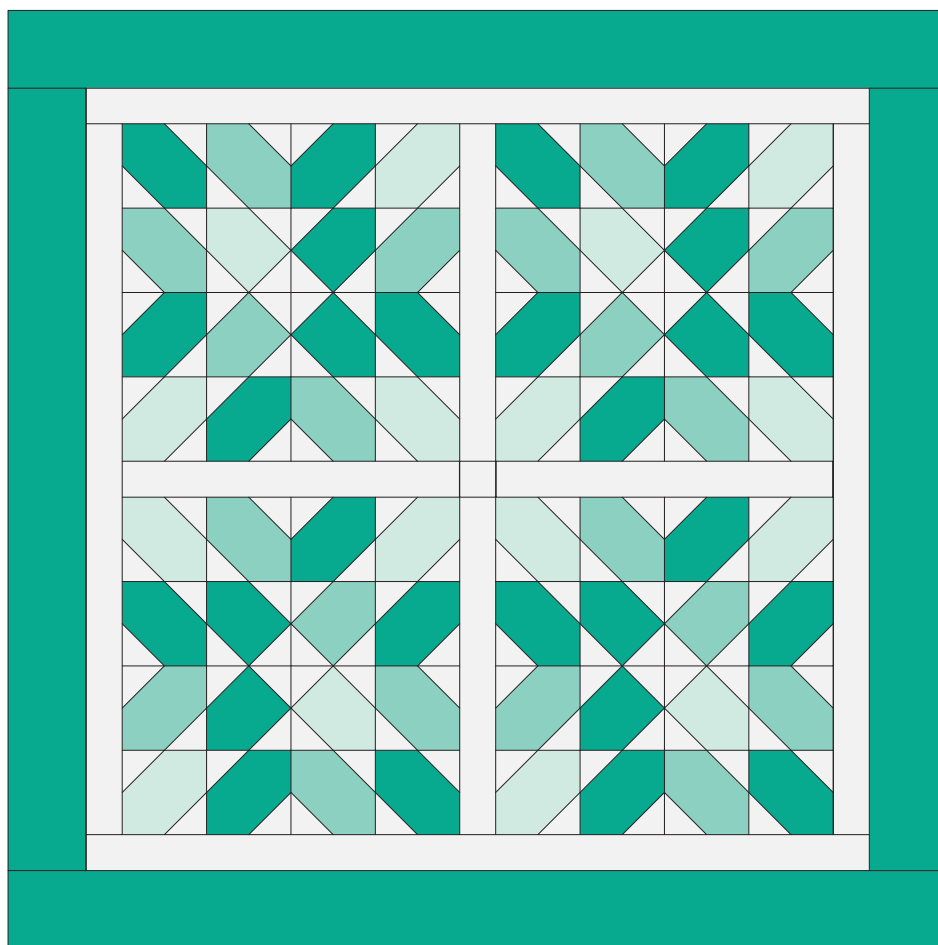

Baby Kisses Quilt

QUILT SIZE
51" x 51"

SUPPLIES

- 2 pack of 5" Squares
- 1¼ yds. of Background
- ¾ yds. of Outer Border
- 3¼ yds. of Backing

QUILT BLOCK

MISSOURI STAR
— QUILT CO. —