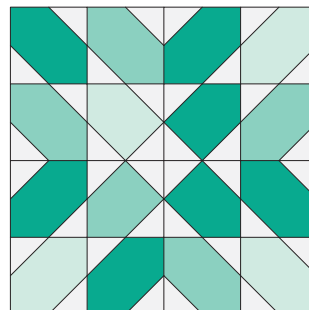

Baby Kisses Quilt

QUILT SIZE
51" x 51"

SUPPLIES

- 2 pack of 5" Squares
- 1¼ yds. of Background
- ¾ yds. of Outer Border
- 3¼ yds. of Backing

QUILT BLOCK

MISSOURI STAR
— QUILT CO. —