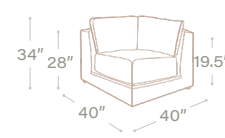

LEFT END ARM MODULE

ARMLESS MODULE

RIGHT END ARM MODULE

CORNER MODULE

LARGE OTTOMAN

SMALL OTTOMAN

PITT OTTOMAN

SAMPLE CONFIGURATIONS

34" overall height | 19.5" seat height | 28" arm height
22" seat depth