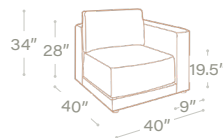

LEFT END ARM MODULE

ARMLESS MODULE

RIGHT END ARM MODULE

CORNER MODULE

LARGE OTTOMAN

SMALL OTTOMAN

PITT OTTOMAN

SAMPLE CONFIGURATIONS

34" overall height | 19.5" seat height | 28" arm height
22" seat depth