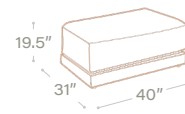

LEFT END ARM MODULE

ARMLESS MODULE

RIGHT END ARM MODULE

CORNER MODULE

LARGE OTTOMAN

SMALL OTTOMAN

PITT OTTOMAN

SAMPLE CONFIGURATIONS

34" overall height | 19.5" seat height | 28" arm height
22" seat depth