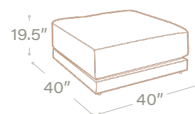

LEFT END ARM MODULE

ARMLESS MODULE

RIGHT END ARM MODULE

CORNER MODULE

LARGE OTTOMAN

SMALL OTTOMAN

PITT OTTOMAN

SAMPLE CONFIGURATIONS

34" overall height | 19.5" seat height | 28" arm height
22" seat depth