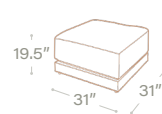

LEFT END ARM MODULE

ARMLESS MODULE

RIGHT END ARM MODULE

CORNER MODULE

LARGE OTTOMAN

SMALL OTTOMAN

PITT OTTOMAN

SAMPLE CONFIGURATIONS

34" overall height | 19.5" seat height | 28" arm height
22" seat depth