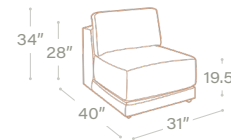

LEFT END ARM MODULE

ARMLESS MODULE

RIGHT END ARM MODULE

CORNER MODULE

LARGE OTTOMAN

SMALL OTTOMAN

PITT OTTOMAN

SAMPLE CONFIGURATIONS

34" overall height | 19.5" seat height | 28" arm height
22" seat depth