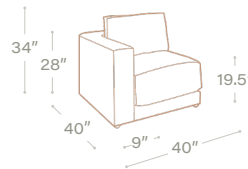

LEFT END ARM MODULE

ARMLESS MODULE

RIGHT END ARM MODULE

CORNER MODULE

LARGE OTTOMAN

SMALL OTTOMAN

PITT OTTOMAN

SAMPLE CONFIGURATIONS

34" overall height | 19.5" seat height | 28" arm height
22" seat depth