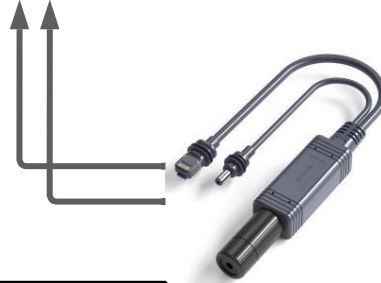

**Mobile Internet Example Setup**  
**Starlink Mini w/ DC Conversion Kit**  
**Applicable to MMH Starlink Bundles**  
**Created By: Casey Dugan**  
**MobileMustHave.com**

Starlink Mini

**STARLINK ROUTER NOT USED**  
PEPLINK REPLACES STARLINK  
FOR ROUTER & WIFI FUNCTIONS  
IN THIS EXAMPLE.