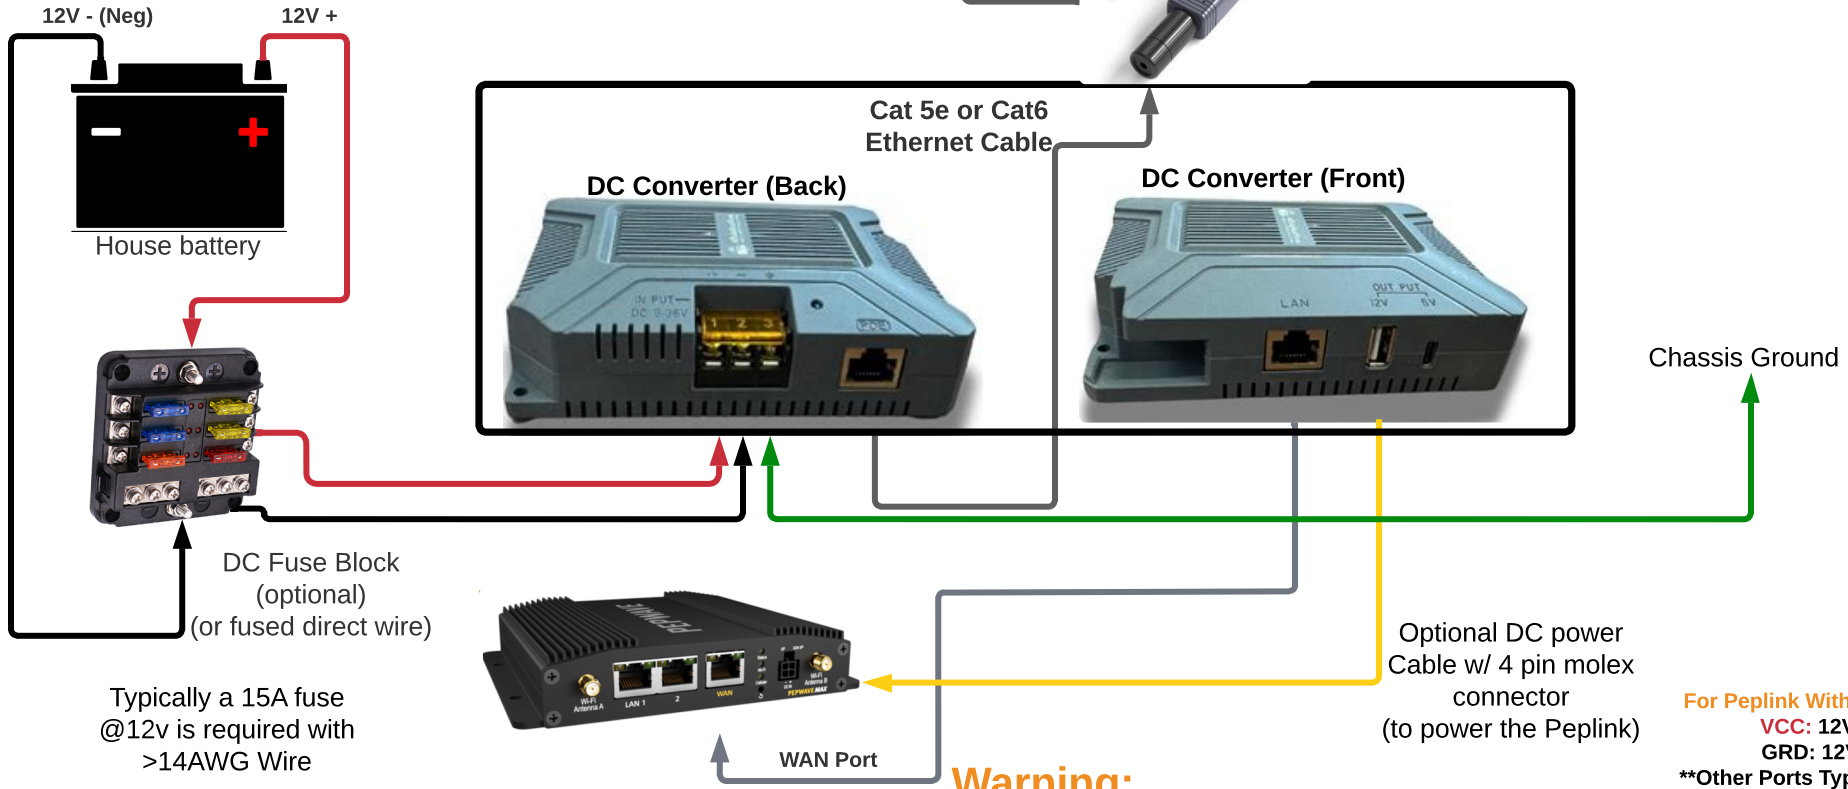

**Mobile Internet Example Setup**  
**Starlink Mini w/ DC Conversion Kit**  
**Applicable to MMH Starlink Bundles**  
**Created By: Casey Dugan**  
**MobileMustHave.com**

Starlink Mini

**STARLINK ROUTER NOT USED**  
PEPLINK REPLACES STARLINK  
FOR ROUTER & WIFI FUNCTIONS  
IN THIS EXAMPLE.

Starlink Mini PoE to  
DC/Ethernet adapter

**Provided for informational purposes only. Always consult a certified electrician or installer if you are unsure of how to wire electrical systems.**