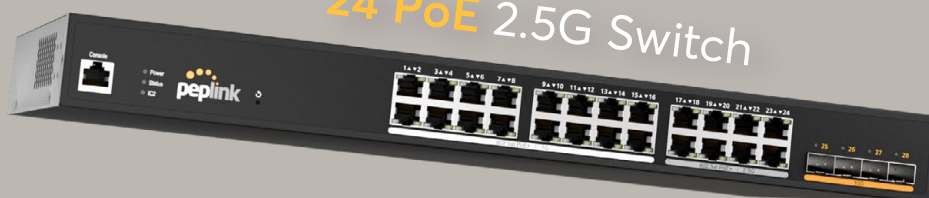

Switch Series

Flexible managed **POE switches** in the Peplink ecosystem

48 PoE 2.5G Switch

24 PoE 2.5G Switch

24 PoE 2.5G Switch Rugged

"Single Pane of Glass"

InControl² | InTouch

Manage any switch-connected end-point device remotely via **InTouch**