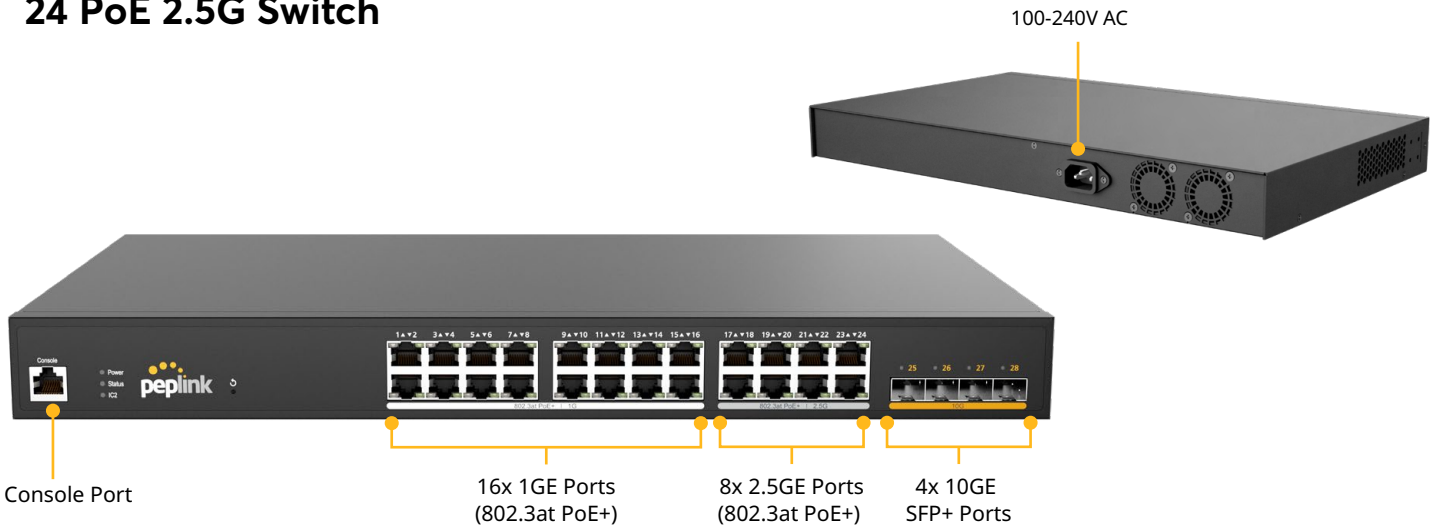

Simplify Networks

Centralized power up to 740w.
Gigabit, Multi-gigabit and SFP+
connections.

740w

Total Network Control

Port Control

VLAN

Traffic Monitoring

Individual Port Power

24 PoE 2.5G Switch Rugged

24 PoE 2.5G Switch

48 PoE 2.5G Switch

24 PoE 2.5G Switch Rugged

24 PoE 2.5G Switch

48 PoE 2.5G Switch

Specifications

Interface

• RJ45	16x 1GE 802.3at PoE+ 8x 2.5GE 802.3at PoE+	16x 1GE 802.3at PoE+ 8x 2.5GE 802.3at PoE+	32x 1GE 802.3at PoE+ 16x 2.5GE 802.3at PoE+
• SFP+	4x 10GE	4x 10GE	4x 10GE
Switch Capacity	152 Gbps	152 Gbps	224 Gbps
Max. Packet Forwarding Rate	216 Mpps	216 Mpps	318 Mpps
MAC Address Table	16,000	16,000	32,000
Power Supply	1x External PSU (300W) • AC Input: 100-240V, 4A • DC Output: 54V, 5.56A	1x Internal PSU (480W)	1x Internal PSU (900W)
Power Input	2x Power DIN: 54V DC 1x Terminal Block: 12V - 54V DC	1x 100V - 240V AC	1x 100V - 240V AC
Power Consumption	38W (System)	38W (System)	64W (System)
Total PoE Power Budget	250W	410W	740W
Dimensions (D x W x H)	10.5 x 19.1 x 1.8 inches 265 x 485 x 45mm	10.3 x 17.3 x 1.8 inches 260 x 440 x 45 mm	12.2 x 17.3 x 1.8 inches 310 x 440 x 45 mm
Weight	11.3 pounds / 5.1 kg	9.0 pounds / 4.1 kg	10.8 pounds / 4.9 kg
Operating Temperature	-40° - 149°F / -40° - 65°C	32° - 122°F / 0° - 50°C	32° - 122°F / 0° - 50°C
Humidity	15% - 95% (non-condensing)	15% - 95% (non-condensing)	15% - 95% (non-condensing)
Certification	FCC, CE, RoHS	FCC, CE, RoHS	FCC, CE, RoHS
Warranty	1-Year Limited Warranty	1-Year Limited Warranty	1-Year Limited Warranty
Package Content	1x 24 PoE 2.5G Switch Rugged 1x Power Cord 1x 300W PSU 1x Screw Set 1x Rubber Foot Pad Set	1x 24 PoE 2.5G Switch 1x Power Cord 1x Screw Set 1x Rubber Foot Pad Set 1 Pair of Mounting Brackets	1x 48 PoE 2.5G Switch 1x Power Cord 1x Screw Set 1x Rubber Foot Pad Set 1 Pair of Mounting Brackets
Management/ Configuration*	InControl	InControl	InControl