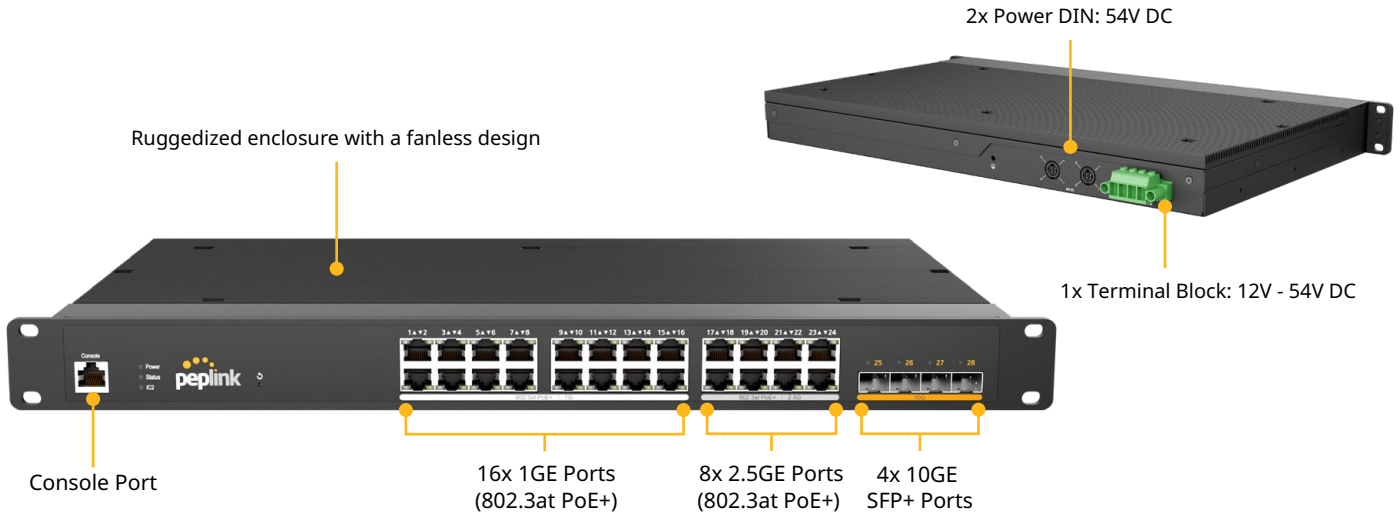

Simplify Networks

Centralized power up to 740w.
Gigabit, Multi-gigabit and SFP+
connections.

740w

Total Network Control

Port Control

VLAN

Traffic Monitoring

Individual Port Power

24 PoE 2.5G Switch Rugged

24 PoE 2.5G Switch

48 PoE 2.5G Switch

24 PoE 2.5G Switch Rugged

24 PoE 2.5G Switch

48 PoE 2.5G Switch

Specifications

Interface

• RJ45	16x 1GE 802.3at PoE+ 8x 2.5GE 802.3at PoE+	16x 1GE 802.3at PoE+ 8x 2.5GE 802.3at PoE+	32x 1GE 802.3at PoE+ 16x 2.5GE 802.3at PoE+
• SFP+	4x 10GE	4x 10GE	4x 10GE
Switch Capacity	152 Gbps	152 Gbps	224 Gbps
Max. Packet Forwarding Rate	216 Mpps	216 Mpps	318 Mpps
MAC Address Table	16,000	16,000	32,000
Power Supply	1x External PSU (300W) • AC Input: 100-240V, 4A • DC Output: 54V, 5.56A	1x Internal PSU (480W)	1x Internal PSU (900W)
Power Input	2x Power DIN: 54V DC 1x Terminal Block: 12V - 54V DC	1x 100V - 240V AC	1x 100V - 240V AC
Power Consumption	38W (System)	38W (System)	64W (System)
Total PoE Power Budget	250W	410W	740W
Dimensions (D x W x H)	10.5 x 19.1 x 1.8 inches 265 x 485 x 45mm	10.3 x 17.3 x 1.8 inches 260 x 440 x 45 mm	12.2 x 17.3 x 1.8 inches 310 x 440 x 45 mm
Weight	11.3 pounds / 5.1 kg	9.0 pounds / 4.1 kg	10.8 pounds / 4.9 kg
Operating Temperature	-40° - 149°F / -40° - 65°C	32° - 122°F / 0° - 50°C	32° - 122°F / 0° - 50°C
Humidity	15% - 95% (non-condensing)	15% - 95% (non-condensing)	15% - 95% (non-condensing)
Certification	FCC, CE, RoHS	FCC, CE, RoHS	FCC, CE, RoHS
Warranty	1-Year Limited Warranty	1-Year Limited Warranty	1-Year Limited Warranty
Package Content	1x 24 PoE 2.5G Switch Rugged 1x Power Cord 1x 300W PSU 1x Screw Set 1x Rubber Foot Pad Set	1x 24 PoE 2.5G Switch 1x Power Cord 1x Screw Set 1x Rubber Foot Pad Set 1 Pair of Mounting Brackets	1x 48 PoE 2.5G Switch 1x Power Cord 1x Screw Set 1x Rubber Foot Pad Set 1 Pair of Mounting Brackets
Management/ Configuration*	InControl	InControl	InControl