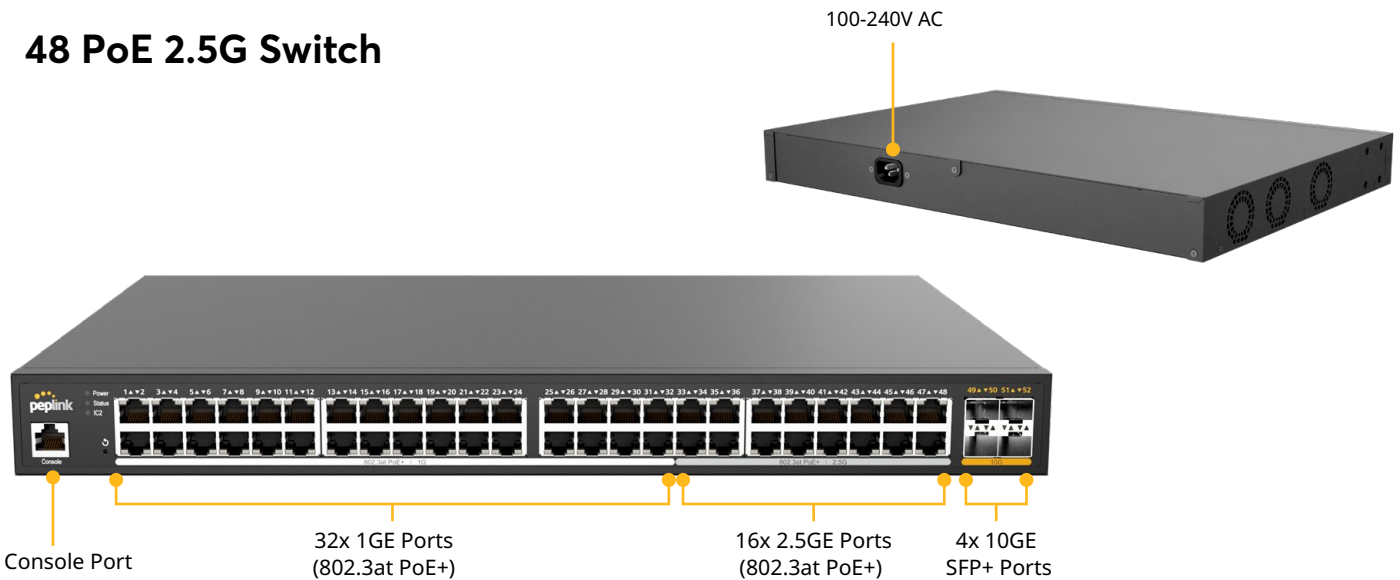

Simplify Networks

Centralized power up to 740w.
Gigabit, Multi-gigabit and SFP+
connections.

740w

Total Network Control

Port Control

VLAN

Traffic Monitoring

Individual Port Power

24 PoE 2.5G Switch Rugged

24 PoE 2.5G Switch

48 PoE 2.5G Switch

24 PoE 2.5G Switch Rugged

24 PoE 2.5G Switch

48 PoE 2.5G Switch

Specifications

Interface

• RJ45	16x 1GE 802.3at PoE+ 8x 2.5GE 802.3at PoE+	16x 1GE 802.3at PoE+ 8x 2.5GE 802.3at PoE+	32x 1GE 802.3at PoE+ 16x 2.5GE 802.3at PoE+
• SFP+	4x 10GE	4x 10GE	4x 10GE
Switch Capacity	152 Gbps	152 Gbps	224 Gbps
Max. Packet Forwarding Rate	216 Mpps	216 Mpps	318 Mpps
MAC Address Table	16,000	16,000	32,000
Power Supply	1x External PSU (300W) • AC Input: 100-240V, 4A • DC Output: 54V, 5.56A	1x Internal PSU (480W)	1x Internal PSU (900W)
Power Input	2x Power DIN: 54V DC 1x Terminal Block: 12V - 54V DC	1x 100V - 240V AC	1x 100V - 240V AC
Power Consumption	38W (System)	38W (System)	64W (System)
Total PoE Power Budget	250W	410W	740W
Dimensions (D x W x H)	10.5 x 19.1 x 1.8 inches 265 x 485 x 45mm	10.3 x 17.3 x 1.8 inches 260 x 440 x 45 mm	12.2 x 17.3 x 1.8 inches 310 x 440 x 45 mm
Weight	11.3 pounds / 5.1 kg	9.0 pounds / 4.1 kg	10.8 pounds / 4.9 kg
Operating Temperature	-40° - 149°F / -40° - 65°C	32° - 122°F / 0° - 50°C	32° - 122°F / 0° - 50°C
Humidity	15% - 95% (non-condensing)	15% - 95% (non-condensing)	15% - 95% (non-condensing)
Certification	FCC, CE, RoHS	FCC, CE, RoHS	FCC, CE, RoHS
Warranty	1-Year Limited Warranty	1-Year Limited Warranty	1-Year Limited Warranty
Package Content	1x 24 PoE 2.5G Switch Rugged 1x Power Cord 1x 300W PSU 1x Screw Set 1x Rubber Foot Pad Set	1x 24 PoE 2.5G Switch 1x Power Cord 1x Screw Set 1x Rubber Foot Pad Set 1 Pair of Mounting Brackets	1x 48 PoE 2.5G Switch 1x Power Cord 1x Screw Set 1x Rubber Foot Pad Set 1 Pair of Mounting Brackets
Management/ Configuration*	InControl	InControl	InControl