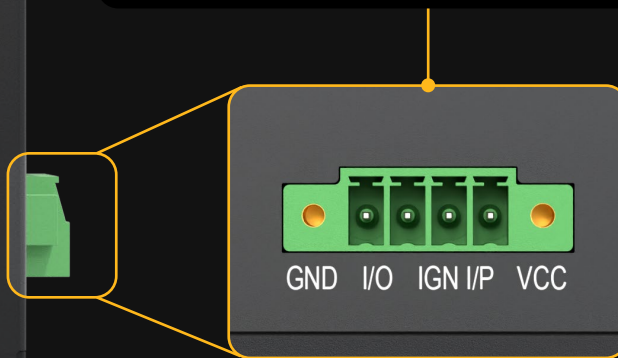

Remotely manage and configure all devices in your network with InControl and InTouch. No pre-staging configurations necessary.

Eliminate truck rolls

Central Management

Advanced SpeedFusion Technology

SpeedFusion technology seamlessly bonds multiple Internet connections into a single more-reliable Internet feed to achieve zero interruption.

Single Cellular

✗ SPEEDFUSION

Dual Cellular

Starlink

✓ SPEEDFUSION

(With Bandwidth Bonding & Hot Failover Technology)

Flexible Power and Port Options

The BR2 supports a fanless design that can be powered in three different ways:

1 Micro-Fit Connector Power Port compatible with standard AC Power Adapter or our Peplink cable adapters for various power sources.

2 PoE IN

3 Terminal Block Power Connector for Mobile Deployment, 12V-30V DC

-40°F

Ruggedized Metal Enclosure

that stays operational across a wide temperature range

149°F

Highly cost-effective, even for massive deployments.

• **\$599**

ATMs

Point of Sale