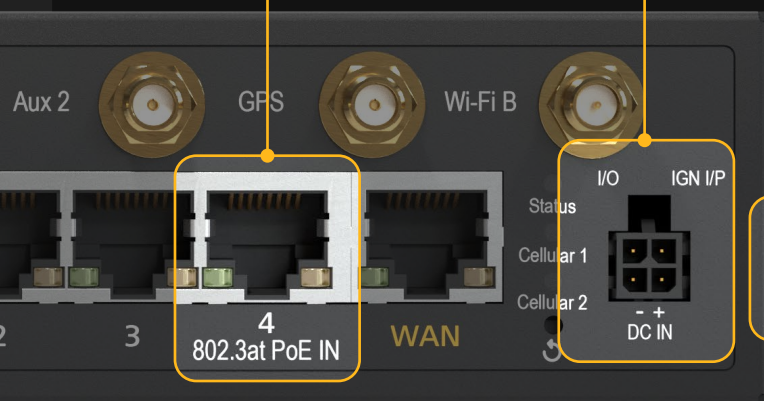

Single Cellular

✗ SPEEDFUSION

Dual Cellular

Starlink

✓ SPEEDFUSION

(With Bandwidth Bonding & Hot Failover Technology)

Flexible Power and Port Options

The BR2 supports a fanless design that can be powered in three different ways:

1 Micro-Fit Connector Power Port compatible with standard AC Power Adapter or our Peplink cable adapters for various power sources.

2 PoE IN

3 Terminal Block Power Connector for Mobile Deployment, 12V-30V DC

Vending Machine

Automated Fare Collection

Specifications

WAN Interface	1x 10/100/1000M Ethernet 2x Embedded Cellular Modems with Redundant SIM Slots 1x USB Interface	Antenna Connectors	4x SMA Cellular Antenna Connectors 2x RP-SMA Wi-Fi Antenna Connectors 1x SMA GPS Antenna Connector
LAN Interface	4x 10/100/1000M Ethernet	Power Input	Power Port: 12V – 30V DC AC Adapter: AC Input 100V–240V / DC Output 12V Terminal Block: 12V – 30V DC Power over Ethernet 802.3at
Wi-Fi Interface	Simultaneous Dual-Band (2.4GHz / 5GHz) Wi-Fi 5, 2X2 MIMO Wi-Fi WAN and/or AP	Power Consumption	8W (nominal) / 13W (max. without USB output)
SpeedFusion features	Hot Failover ¹ / Smoothing ¹ / Bandwidth Bonding ¹	Dimension	6.89 x 5.12 x 1.61 inches / 175mm x 130mm x 41mm
Number of SpeedFusion VPN Peers	2 / 5 ¹	Weight	2.43 pounds / 1.1 kg
Router Throughput	300Mbps	Operating Temperature	-40° – 149°F / -40° – 65°C
SpeedFusion VPN Throughput		Humidity	15% – 95% (non-condensing)
- No Encryption	80Mbps	Certifications	FCC, CE, RoHS EN 61000 Electromagnetic Compatibility
- 256-bit AES	60Mbps	Package Content	1x BR2 4x LTE Antennas (ACW-237) 2x Dual Band Wi-Fi Antennas (ACW-342) 1x GPS Active Antenna (ACW-232) 1x 12V 2A 4pin Power Supply
Recommended Users	1-60	SIM Options	Nano-SIM (4FF) Peplink eSIM ³ BYO eSIM (2 profiles each modem) ³ RemoteSIM from SIM Injector FusionSIM
Cellular Data Rate² (Downlink/Uplink)	CAT-4: 150 Mbps / 50 Mbps	Warranty	1-Year Limited Warranty