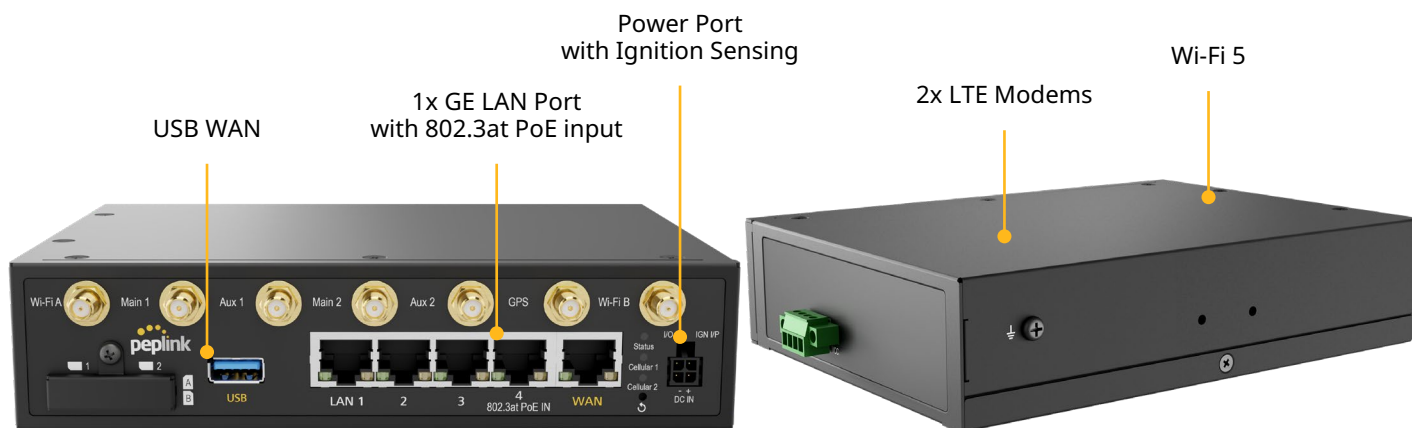

1 Micro-Fit Connector Power Port compatible with standard AC Power Adapter or our Peplink cable adapters for various power sources.

2 PoE IN

3 Terminal Block Power Connector for Mobile Deployment, 12V-30V DC

-40°F

Ruggedized Metal Enclosure

that stays operational across a wide temperature range

149°F

Highly cost-effective, even for massive deployments.

• **\$599**

ATMs

Point of Sale

Vending Machine

Automated Fare Collection

Specifications

WAN Interface	1x 10/100/1000M Ethernet 2x Embedded Cellular Modems with Redundant SIM Slots 1x USB Interface	Antenna Connectors	4x SMA Cellular Antenna Connectors 2x RP-SMA Wi-Fi Antenna Connectors 1x SMA GPS Antenna Connector
LAN Interface	4x 10/100/1000M Ethernet	Power Input	Power Port: 12V – 30V DC AC Adapter: AC Input 100V–240V / DC Output 12V Terminal Block: 12V – 30V DC Power over Ethernet 802.3at
Wi-Fi Interface	Simultaneous Dual-Band (2.4GHz / 5GHz) Wi-Fi 5, 2X2 MIMO Wi-Fi WAN and/or AP	Power Consumption	8W (nominal) / 13W (max. without USB output)
SpeedFusion features	Hot Failover ¹ / Smoothing ¹ / Bandwidth Bonding ¹	Dimension	6.89 x 5.12 x 1.61 inches / 175mm x 130mm x 41mm
Number of SpeedFusion VPN Peers	2 / 5 ¹	Weight	2.43 pounds / 1.1 kg
Router Throughput	300Mbps	Operating Temperature	-40° – 149°F / -40° – 65°C
SpeedFusion VPN Throughput		Humidity	15% – 95% (non-condensing)
- No Encryption	80Mbps	Certifications	FCC, CE, RoHS EN 61000 Electromagnetic Compatibility
- 256-bit AES	60Mbps	Package Content	1x BR2 4x LTE Antennas (ACW-237) 2x Dual Band Wi-Fi Antennas (ACW-342) 1x GPS Active Antenna (ACW-232) 1x 12V 2A 4pin Power Supply
Recommended Users	1-60	SIM Options	Nano-SIM (4FF) Peplink eSIM ³ BYO eSIM (2 profiles each modem) ³ RemoteSIM from SIM Injector FusionSIM
Cellular Data Rate² (Downlink/Uplink)	CAT-4: 150 Mbps / 50 Mbps	Warranty	1-Year Limited Warranty