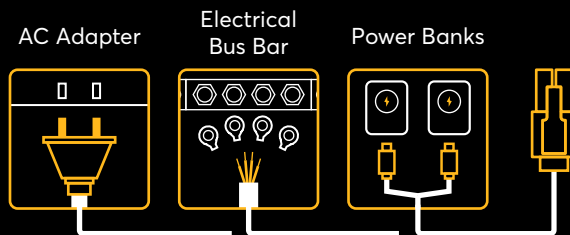

Remotely manage and configure all devices in your network with InControl and InTouch. No pre-staging configurations necessary.

Eliminate truck rolls

Central Management

Advanced SpeedFusion Technology

SpeedFusion technology seamlessly bonds multiple Internet connections into a single more-reliable Internet feed to achieve zero interruption.

Single Cellular

✗ SPEEDFUSION

Dual Cellular

Starlink

✓ SPEEDFUSION

(With Bandwidth Bonding & Hot Failover Technology)

Flexible Power and Port Options

The BR2 supports a fanless design that can be powered in three different ways:

1 Micro-Fit Connector Power Port compatible with standard AC Power Adapter or our Peplink cable adapters for various power sources.

2 PoE IN

3 Terminal Block Power Connector for Mobile Deployment, 12V-30V DC