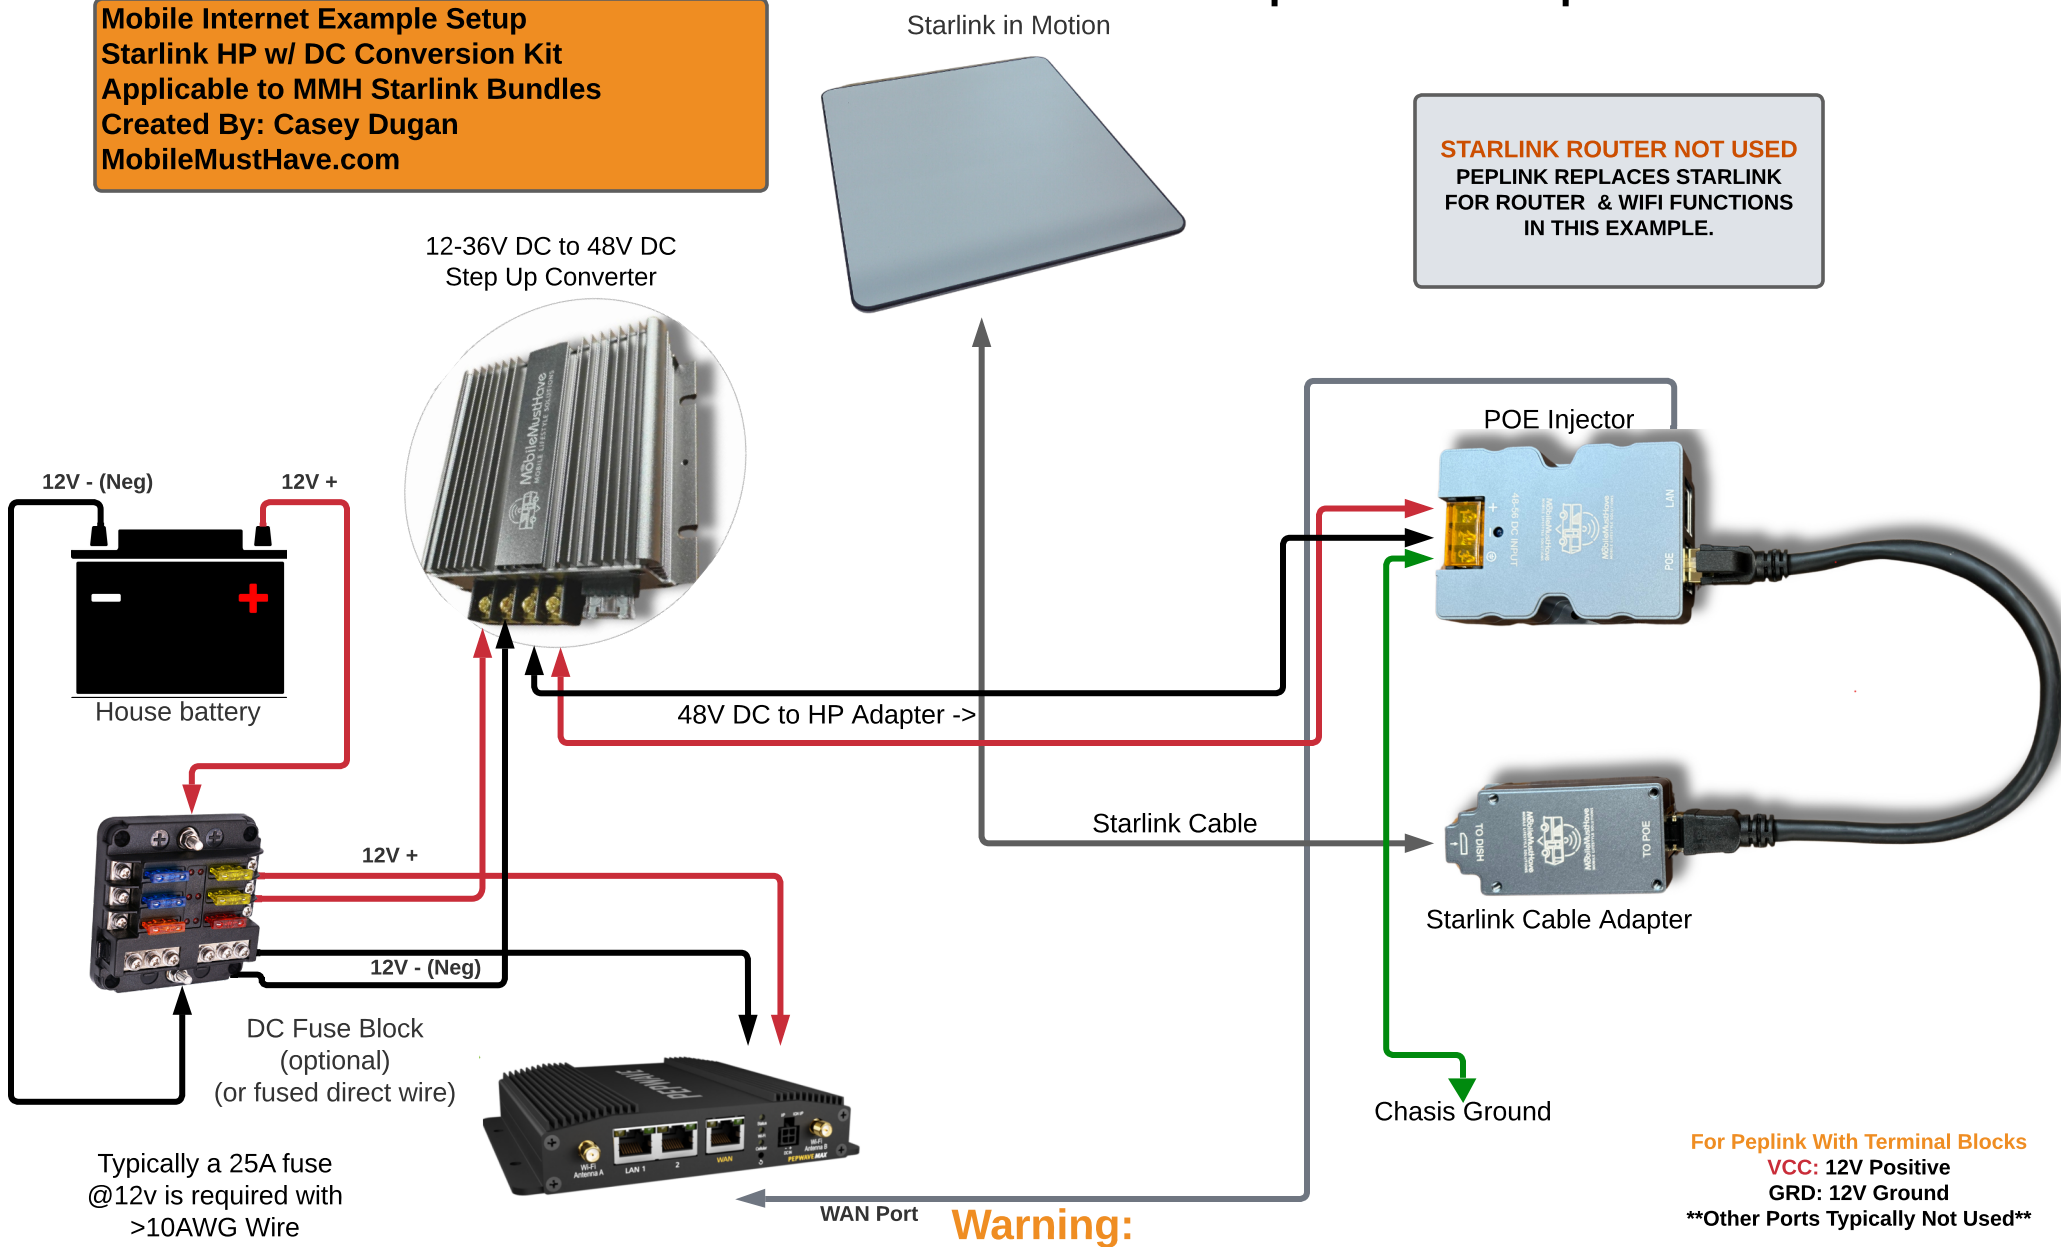

MobileMustHave
MOBILE LIFESTYLE SOLUTIONS

Mobile Internet Example Setup
Starlink HP w/ DC Conversion Kit
Applicable to MMH Starlink Bundles
Created By: Casey Dugan
MobileMustHave.com

ADVANCED CONFIGURATION QUESTIONS?
JOIN OUR MEMBERSHIP TO FURTHER THE CONVERSATION
<http://membership.mobilemusthave.com>