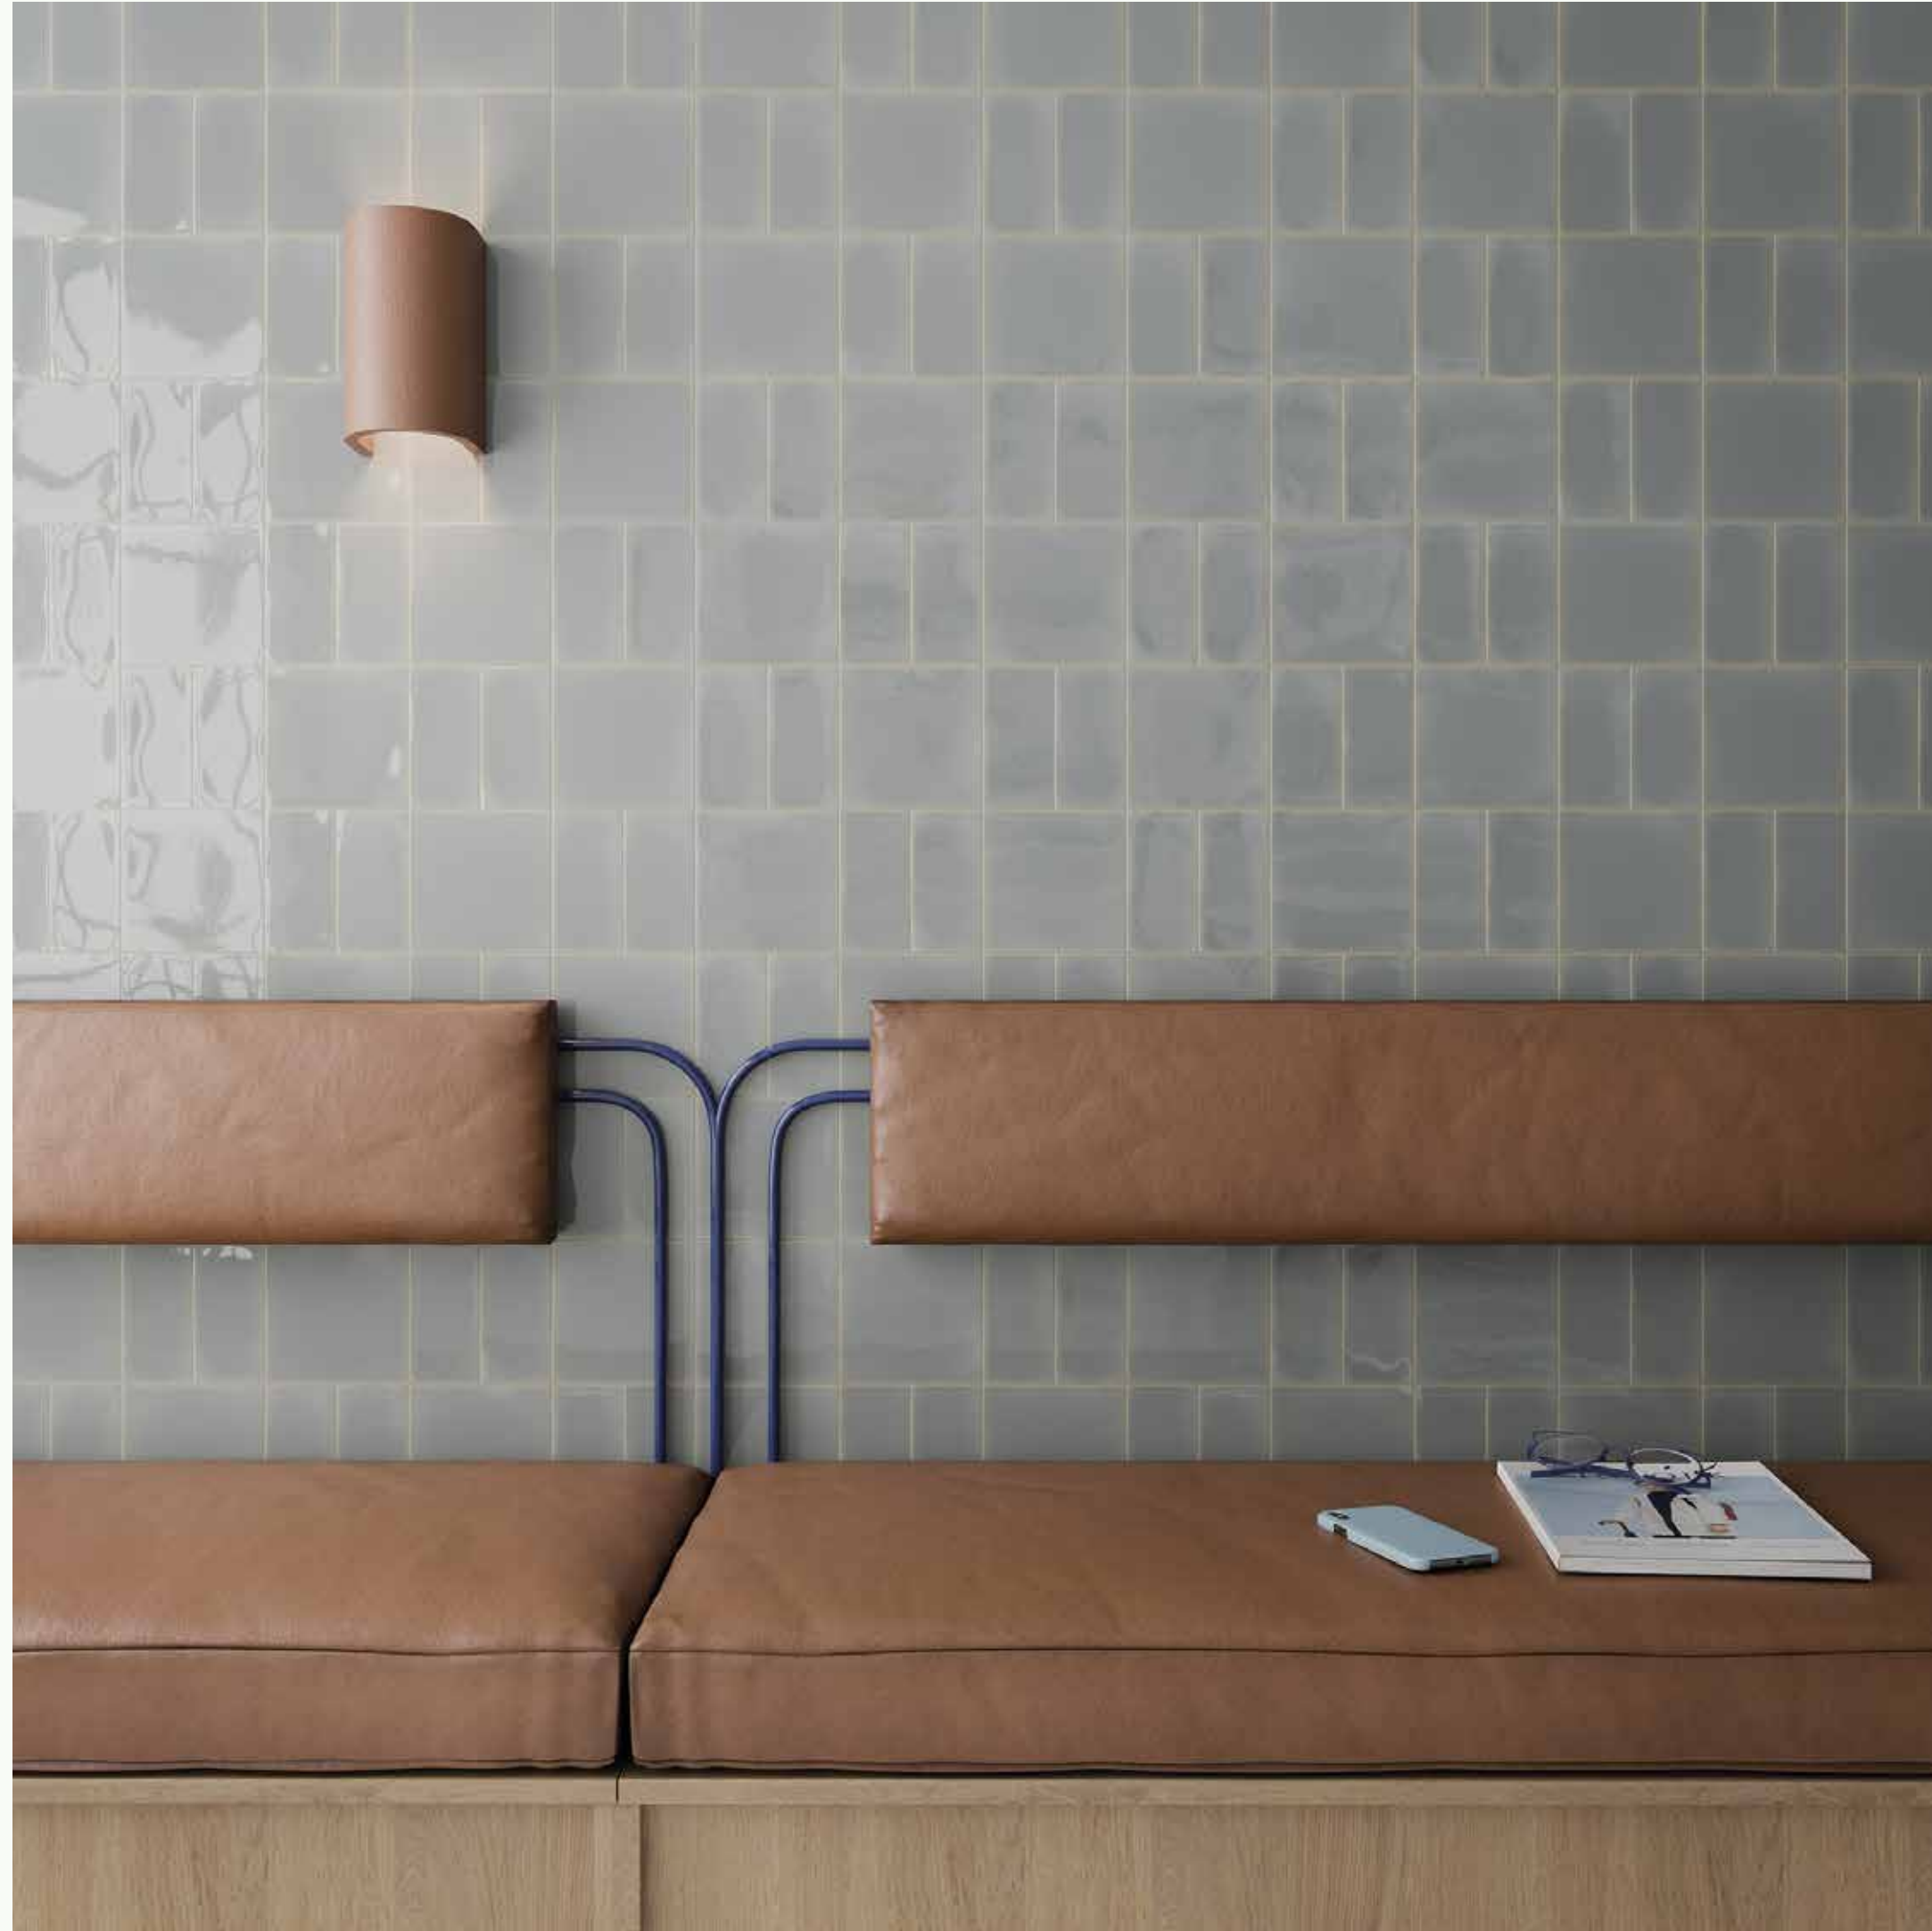

Silver - 4" Hex

Gold - 2x2

Silver - 2x2

Available Sizes: 24x48, 24x24, 12x24, 2x2, 4" Hex
Available Finishes: Honed and Polished

COMING SOON

SNEAK PEEK

ARCHITESSA

SHOWROOM LOCATIONS