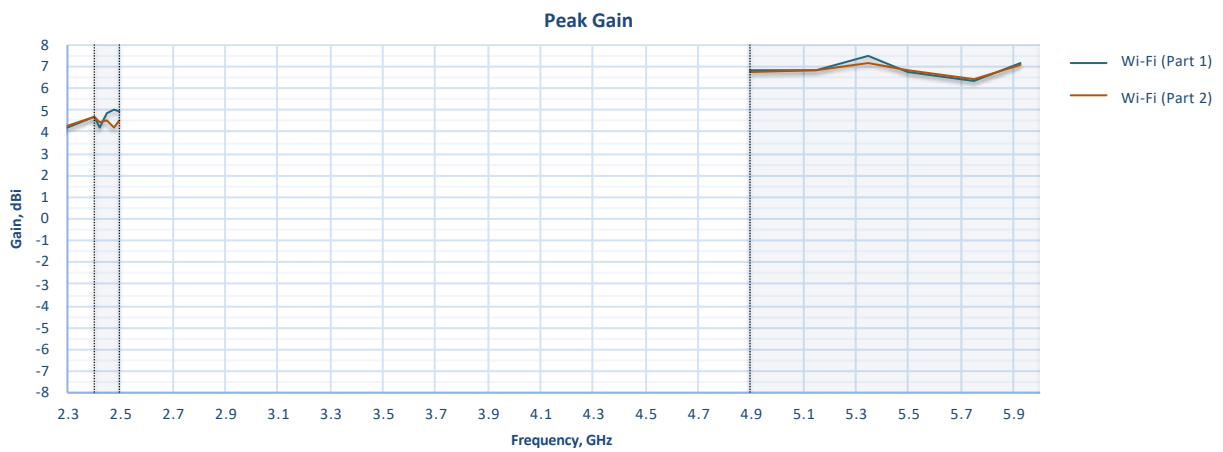

Specifications

WAN Interface	1x 10/100/1000M Ethernet 2x 5G Modems with Redundant SIM Slots	Power Consumption	24 W (max., without PoE output)
LAN Interface	1x 10/100/1000/2500M Ethernet	Dimension	14.6 inches (diameter) x 18.8 inches (height) 370 mm (diameter) x 478.5 mm (height)
Wi-Fi Interface	Simultaneous Dual-Band (2.4GHz / 5GHz) Wi-Fi 6 2x2 MU-MIMO Wi-Fi WAN and/or AP	Weight	14 pounds / 6.35kg 22 pounds / 9.98kg (With Packaging)
Number of PepVPN SpeedFusion Peers	2	Operating Temperature	-40°- 149°F / -40°- 65°C
Enclosure	Rugged Outdoor IP67	Humidity	15% - 95% (non-condensing)
Recommended Users	150	Certifications	FCC, CE, RoHS
Cellular Data Rate ¹ (Downlink / Uplink)	5G: 3.4 Gbps / 900 Mbps CAT-20: 1.6 Gbps / 200 Mbps	Package Content	Dome Pro LR 4x M8 bolts 2x Waterproof Ethernet Adapters (ACW-112)
Antenna	4x Internal Long Range Optimized Cellular Antennas 2x Internal Wi-Fi Antennas 1x Internal GPS Antenna	SIM Options	Nano-SIM (4FF) Peplink eSIM BYO eSIM (2 profiles) RemoteSIM from SIM Injector FusionSIM
Power Input	1x 802.3at PoE+ (without PoE output) / 1x 802.3bt PoE+ + (with PoE output)	Warranty	1-Year Limited Warranty
Power Output	1x 802.3at PoE+		

Cellular Antenna Performance

Cellular Antenna VSWR

Cellular Antenna Gain

Cellular Antenna Efficiency

Wi-Fi Antenna Performance

Wi-Fi Antenna VSWR

Wi-Fi Antenna Gain

Wi-Fi Antenna Efficiency