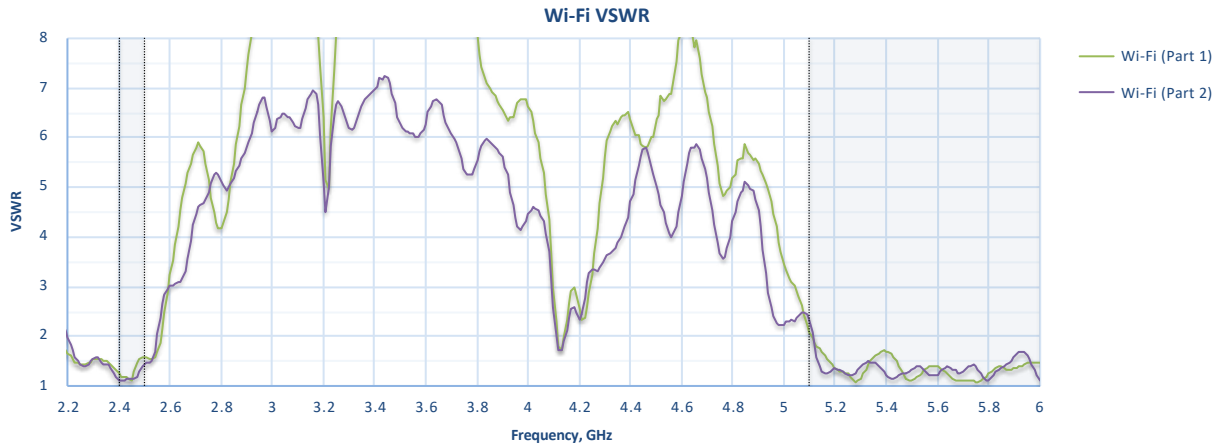

Specifications

WAN Interface	1x 10/100/1000M Ethernet 2x 5G Modems with Redundant SIM Slots	Power Consumption	24 W (max., without PoE output)
LAN Interface	1x 10/100/1000/2500M Ethernet	Dimension	14.6 inches (diameter) x 18.8 inches (height) 370 mm (diameter) x 478.5 mm (height)
Wi-Fi Interface	Simultaneous Dual-Band (2.4GHz / 5GHz) Wi-Fi 6 2x2 MU-MIMO Wi-Fi WAN and/or AP	Weight	14 pounds / 6.35kg 22 pounds / 9.98kg (With Packaging)
Number of PepVPN SpeedFusion Peers	2	Operating Temperature	-40°- 149°F / -40°- 65°C
Enclosure	Rugged Outdoor IP67	Humidity	15% - 95% (non-condensing)
Recommended Users	150	Certifications	FCC, CE, RoHS
Cellular Data Rate ¹ (Downlink / Uplink)	5G: 3.4 Gbps / 900 Mbps CAT-20: 1.6 Gbps / 200 Mbps	Package Content	Dome Pro LR 4x M8 bolts 2x Waterproof Ethernet Adapters (ACW-112)
Antenna	4x Internal Long Range Optimized Cellular Antennas 2x Internal Wi-Fi Antennas 1x Internal GPS Antenna	SIM Options	Nano-SIM (4FF) Peplink eSIM BYO eSIM (2 profiles) RemoteSIM from SIM Injector FusionSIM
Power Input	1x 802.3at PoE+ (without PoE output) / 1x 802.3bt PoE+ + (with PoE output)	Warranty	1-Year Limited Warranty
Power Output	1x 802.3at PoE+		

Cellular Antenna Performance

Cellular Antenna VSWR

Cellular Antenna Gain

Cellular Antenna Efficiency

Wi-Fi Antenna Performance

Wi-Fi Antenna VSWR

Wi-Fi Antenna Gain

Wi-Fi Antenna Efficiency

Cellular & Wi-Fi Antenna Performance

Cellular & Wi-Fi Antenna Isolation

Technical Drawing

Installation Recommendation

In VSAT Dome

Installation Recommendation

In Standard Dome Mount

Note Standard Dome mounts can be used.