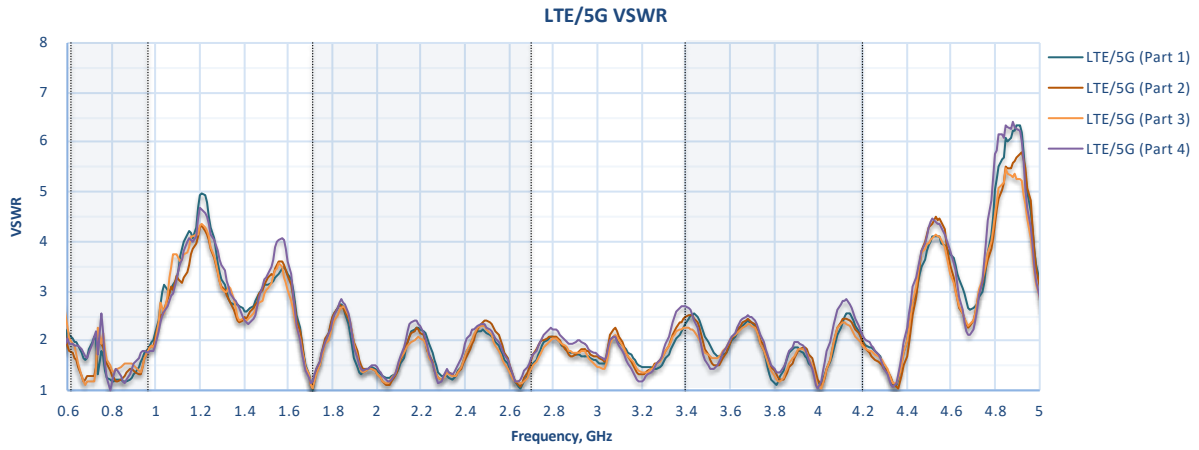

Specifications

WAN Interface	1x 10/100/1000M Ethernet 2x 5G Modems with Redundant SIM Slots	Power Consumption	24 W (max., without PoE output)
LAN Interface	1x 10/100/1000/2500M Ethernet	Dimension	14.6 inches (diameter) x 18.8 inches (height) 370 mm (diameter) x 478.5 mm (height)
Wi-Fi Interface	Simultaneous Dual-Band (2.4GHz / 5GHz) Wi-Fi 6 2x2 MU-MIMO Wi-Fi WAN and/or AP	Weight	14 pounds / 6.35kg 22 pounds / 9.98kg (With Packaging)
Number of PepVPN SpeedFusion Peers	2	Operating Temperature	-40°- 149°F / -40°- 65°C
Enclosure	Rugged Outdoor IP67	Humidity	15% - 95% (non-condensing)
Recommended Users	150	Certifications	FCC, CE, RoHS
Cellular Data Rate ¹ (Downlink / Uplink)	5G: 3.4 Gbps / 900 Mbps CAT-20: 1.6 Gbps / 200 Mbps	Package Content	Dome Pro LR 4x M8 bolts 2x Waterproof Ethernet Adapters (ACW-112)
Antenna	4x Internal Long Range Optimized Cellular Antennas 2x Internal Wi-Fi Antennas 1x Internal GPS Antenna	SIM Options	Nano-SIM (4FF) Peplink eSIM BYO eSIM (2 profiles) RemoteSIM from SIM Injector FusionSIM
Power Input	1x 802.3at PoE+ (without PoE output) / 1x 802.3bt PoE+ + (with PoE output)	Warranty	1-Year Limited Warranty
Power Output	1x 802.3at PoE+		

¹ Maximum theoretical data rates.

Specifications are subject to change without notice.

Ordering Information

Product Code	Regions	5G Bands	LTE Bands
DOM-PRO-LR-5GN-PRM Embedded Modem(s): 2x 5G	Global* *US Carrier Certifications: AT&T, T-Mobile, Verizon (C-Band), FirstNet	5G (SA & NSA) Sub 6Ghz: n1, n2, n3, n5, n7, n8, n12, n13, n14, n18, n20, n25, n26, n28, n29, n30, n38, n40, n41, n48, n66, n70, n71, n75, n76, n77, n78, n79	B1, B2, B3, B4, B5, B7, B8, B12, B13, B14, B17, B18, B19, B20, B25, B26, B28, B29, B30, B32, B34, B38, B39, B40, B41, B42, B43, B46, B48, B66, B71

Cellular Antenna Performance

Cellular Antenna VSWR

Cellular Antenna Gain

Cellular Antenna Efficiency

Wi-Fi Antenna Performance

Wi-Fi Antenna VSWR

Wi-Fi Antenna Gain

Wi-Fi Antenna Efficiency