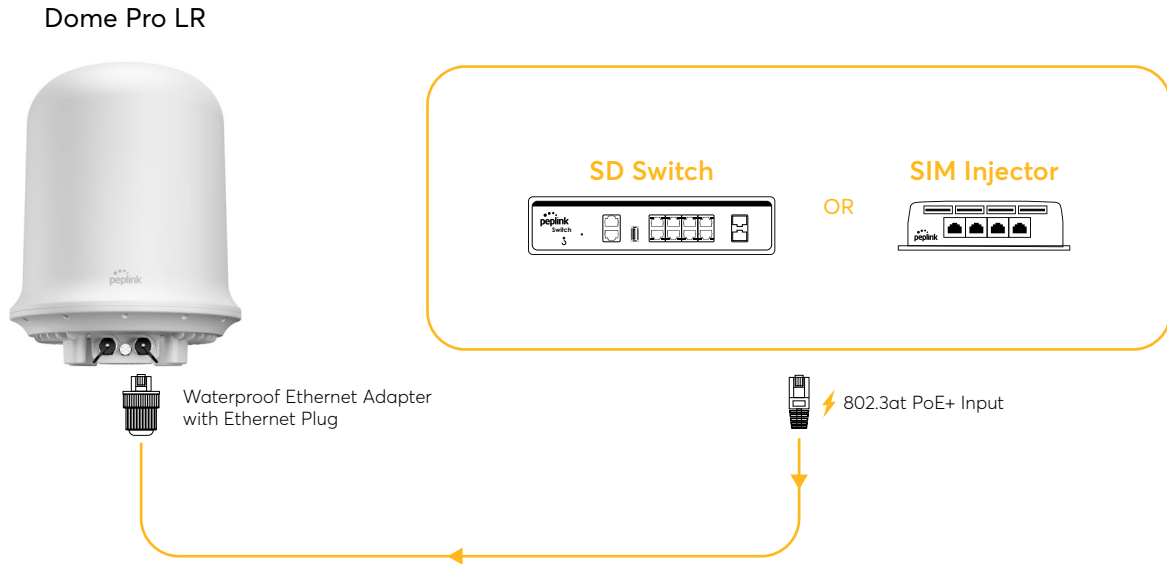

Cellular & Wi-Fi Antenna Performance

Cellular & Wi-Fi Antenna Isolation

Technical Drawing

Installation Recommendation

In VSAT Dome

Installation Recommendation

In Standard Dome Mount

Note Standard Dome mounts can be used.

Powering Dome

Via SIM Injector or SD Switch

Via SIM Injector or SD Switch if the PoE output is not used.

Via 802.3bt PoE adapter

Via 802.3bt PoE adapter if the PoE output is used.