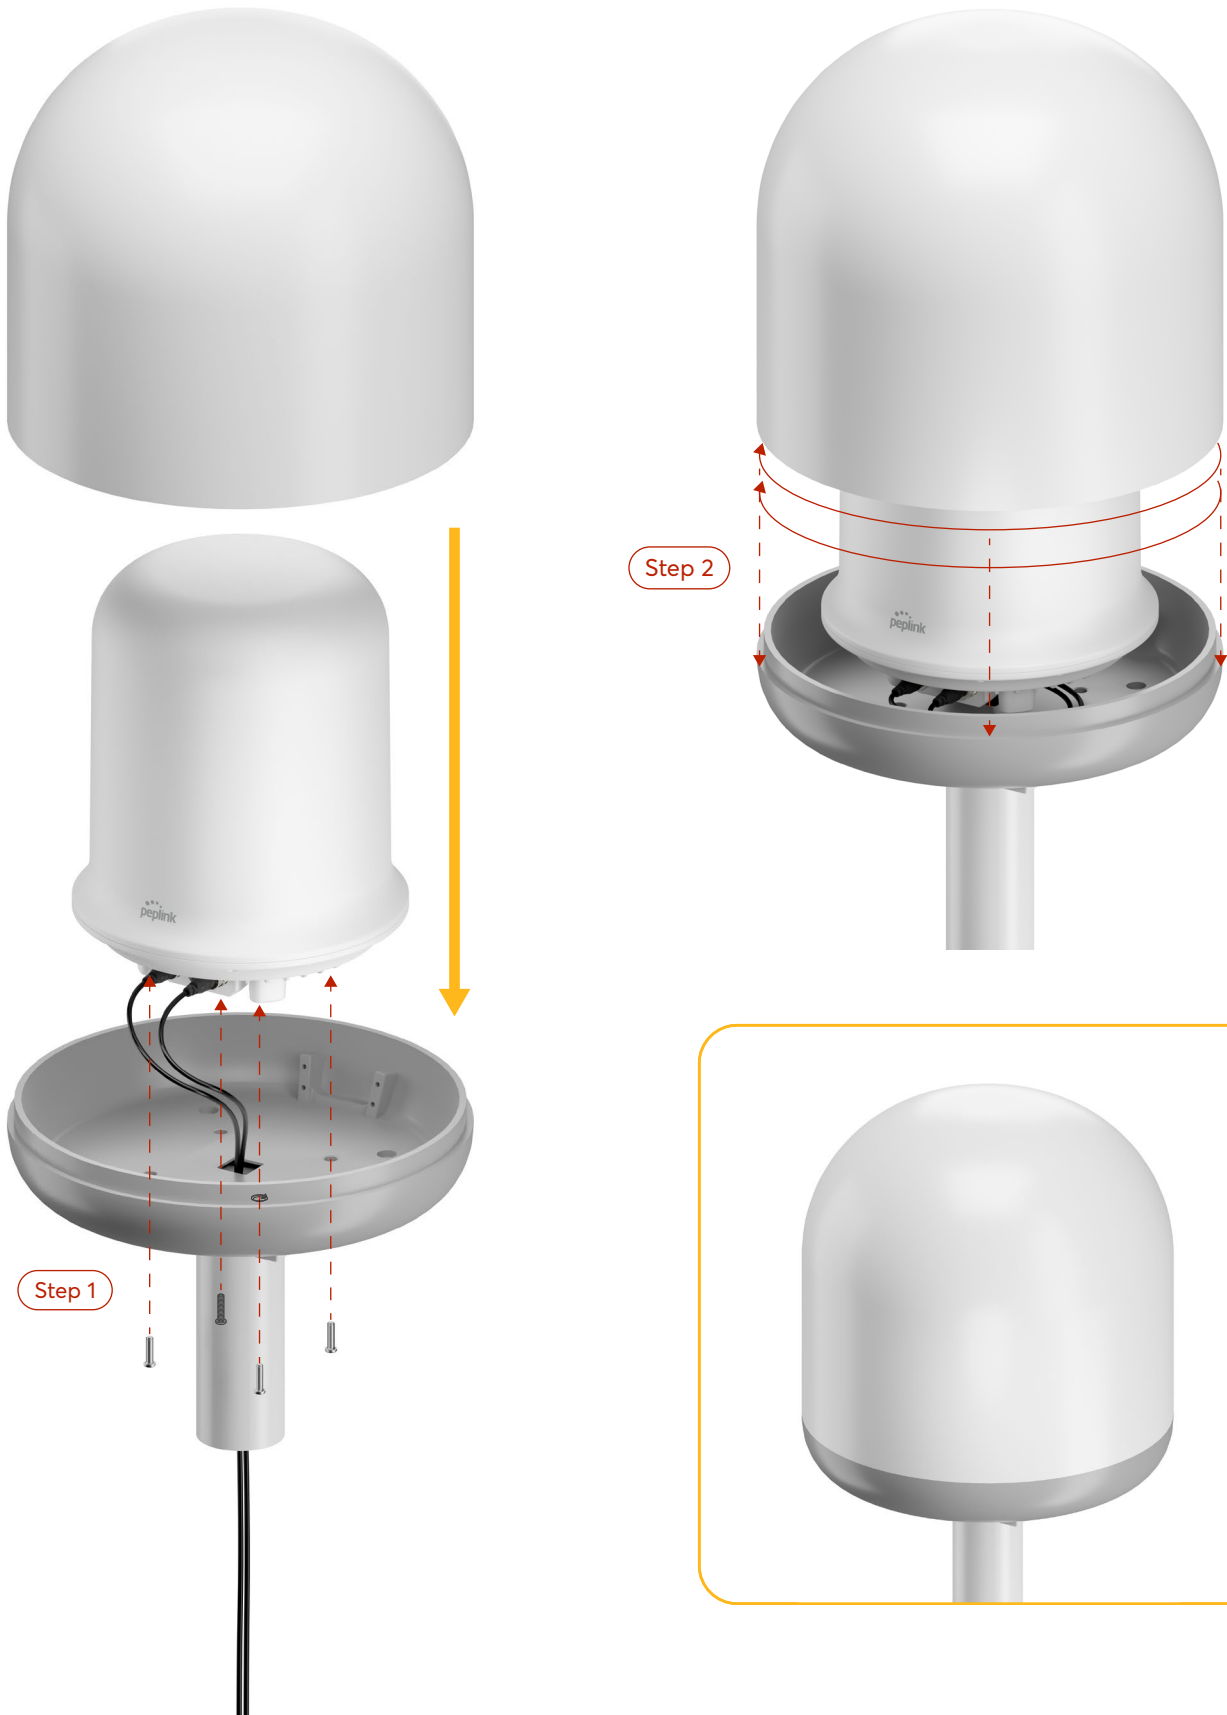

Specifications

WAN Interface	1x 10/100/1000M Ethernet 2x 5G Modems with Redundant SIM Slots	Power Consumption	24 W (max., without PoE output)
LAN Interface	1x 10/100/1000/2500M Ethernet	Dimension	14.6 inches (diameter) x 18.8 inches (height) 370 mm (diameter) x 478.5 mm (height)
Wi-Fi Interface	Simultaneous Dual-Band (2.4GHz / 5GHz) Wi-Fi 6 2x2 MU-MIMO Wi-Fi WAN and/or AP	Weight	14 pounds / 6.35kg 22 pounds / 9.98kg (With Packaging)
Number of PepVPN SpeedFusion Peers	2	Operating Temperature	-40°- 149°F / -40°- 65°C
Enclosure	Rugged Outdoor IP67	Humidity	15% - 95% (non-condensing)
Recommended Users	150	Certifications	FCC, CE, RoHS
Cellular Data Rate ¹ (Downlink / Uplink)	5G: 3.4 Gbps / 900 Mbps CAT-20: 1.6 Gbps / 200 Mbps	Package Content	Dome Pro LR 4x M8 bolts 2x Waterproof Ethernet Adapters (ACW-112)
Antenna	4x Internal Long Range Optimized Cellular Antennas 2x Internal Wi-Fi Antennas 1x Internal GPS Antenna	SIM Options	Nano-SIM (4FF) Peplink eSIM BYO eSIM (2 profiles) RemoteSIM from SIM Injector FusionSIM
Power Input	1x 802.3at PoE+ (without PoE output) / 1x 802.3bt PoE+ + (with PoE output)	Warranty	1-Year Limited Warranty
Power Output	1x 802.3at PoE+		

Cellular & Wi-Fi Antenna Performance

Cellular & Wi-Fi Antenna Isolation

Technical Drawing

Installation Recommendation

In VSAT Dome

Installation Recommendation

In Standard Dome Mount

Note Standard Dome mounts can be used.

Powering Dome

Via SIM Injector or SD Switch

Via SIM Injector or SD Switch if the PoE output is not used.

Via 802.3bt PoE adapter

Via 802.3bt PoE adapter if the PoE output is used.