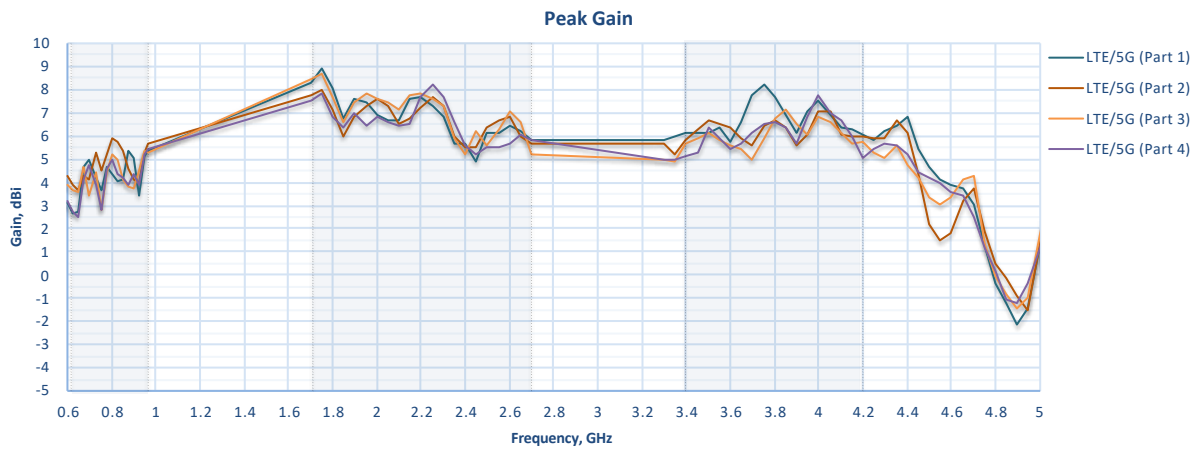

Specifications

WAN Interface	1x 10/100/1000M Ethernet 2x 5G Modems with Redundant SIM Slots	Power Consumption	24 W (max., without PoE output)
LAN Interface	1x 10/100/1000/2500M Ethernet	Dimension	14.6 inches (diameter) x 18.8 inches (height) 370 mm (diameter) x 478.5 mm (height)
Wi-Fi Interface	Simultaneous Dual-Band (2.4GHz / 5GHz) Wi-Fi 6 2x2 MU-MIMO Wi-Fi WAN and/or AP	Weight	14 pounds / 6.35kg 22 pounds / 9.98kg (With Packaging)
Number of PepVPN SpeedFusion Peers	2	Operating Temperature	-40°- 149°F / -40°- 65°C
Enclosure	Rugged Outdoor IP67	Humidity	15% - 95% (non-condensing)
Recommended Users	150	Certifications	FCC, CE, RoHS
Cellular Data Rate ¹ (Downlink / Uplink)	5G: 3.4 Gbps / 900 Mbps CAT-20: 1.6 Gbps / 200 Mbps	Package Content	Dome Pro LR 4x M8 bolts 2x Waterproof Ethernet Adapters (ACW-112)
Antenna	4x Internal Long Range Optimized Cellular Antennas 2x Internal Wi-Fi Antennas 1x Internal GPS Antenna	SIM Options	Nano-SIM (4FF) Peplink eSIM BYO eSIM (2 profiles) RemoteSIM from SIM Injector FusionSIM
Power Input	1x 802.3at PoE+ (without PoE output) / 1x 802.3bt PoE+ + (with PoE output)	Warranty	1-Year Limited Warranty
Power Output	1x 802.3at PoE+		

Featured Add-on

Product Code	Description
PRM-P-1Y / PCP-P-1Y	PrimeCare P / PrimeCare+ P (1-Year)
PRM-P-2Y / PCP-P-2Y	PrimeCare P / PrimeCare+ P (2-Year)
PRM-P-4Y / PCP-P-4Y	PrimeCare P / PrimeCare+ P (4-Year)

Cellular Antenna Performance

Cellular Antenna VSWR

Cellular Antenna Gain

Cellular Antenna Efficiency

Wi-Fi Antenna Performance

Wi-Fi Antenna VSWR

Wi-Fi Antenna Gain

Wi-Fi Antenna Efficiency