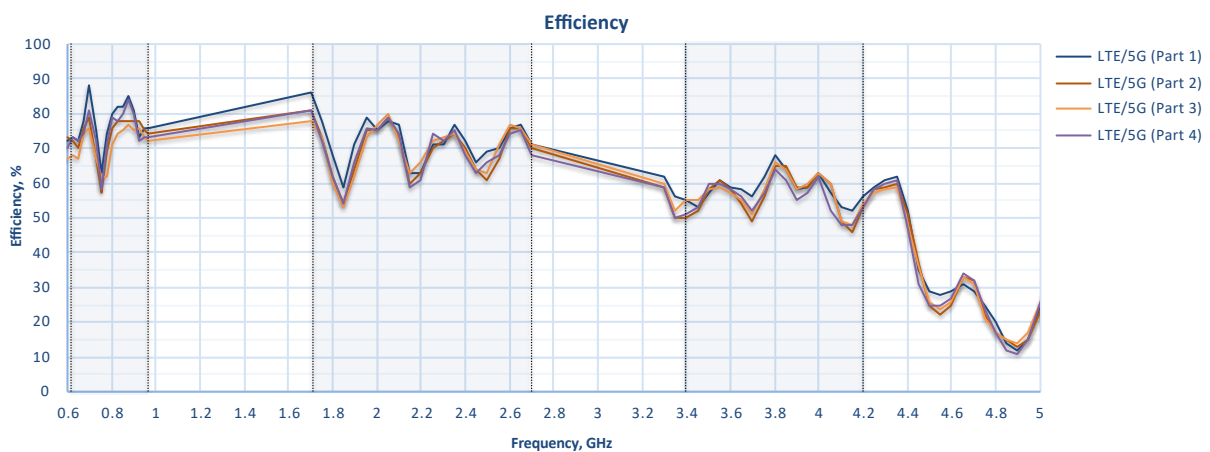

Specifications

WAN Interface	1x 10/100/1000M Ethernet 2x 5G Modems with Redundant SIM Slots	Power Consumption	24 W (max., without PoE output)
LAN Interface	1x 10/100/1000/2500M Ethernet	Dimension	14.6 inches (diameter) x 18.8 inches (height) 370 mm (diameter) x 478.5 mm (height)
Wi-Fi Interface	Simultaneous Dual-Band (2.4GHz / 5GHz) Wi-Fi 6 2x2 MU-MIMO Wi-Fi WAN and/or AP	Weight	14 pounds / 6.35kg 22 pounds / 9.98kg (With Packaging)
Number of PepVPN SpeedFusion Peers	2	Operating Temperature	-40°- 149°F / -40°- 65°C
Enclosure	Rugged Outdoor IP67	Humidity	15% - 95% (non-condensing)
Recommended Users	150	Certifications	FCC, CE, RoHS
Cellular Data Rate ¹ (Downlink / Uplink)	5G: 3.4 Gbps / 900 Mbps CAT-20: 1.6 Gbps / 200 Mbps	Package Content	Dome Pro LR 4x M8 bolts 2x Waterproof Ethernet Adapters (ACW-112)
Antenna	4x Internal Long Range Optimized Cellular Antennas 2x Internal Wi-Fi Antennas 1x Internal GPS Antenna	SIM Options	Nano-SIM (4FF) Peplink eSIM BYO eSIM (2 profiles) RemoteSIM from SIM Injector FusionSIM
Power Input	1x 802.3at PoE+ (without PoE output) / 1x 802.3bt PoE+ + (with PoE output)	Warranty	1-Year Limited Warranty
Power Output	1x 802.3at PoE+		

Cellular Antenna Performance

Cellular Antenna VSWR

Cellular Antenna Gain

Cellular Antenna Efficiency

Wi-Fi Antenna Performance

Wi-Fi Antenna VSWR

Wi-Fi Antenna Gain

Wi-Fi Antenna Efficiency