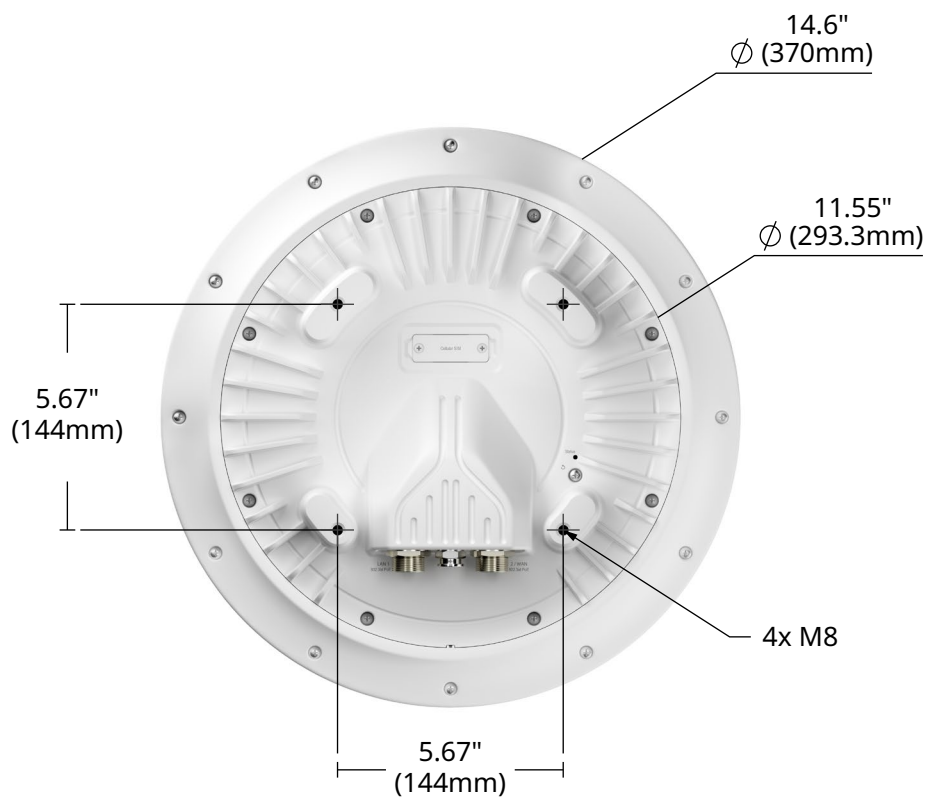

Technical Drawing