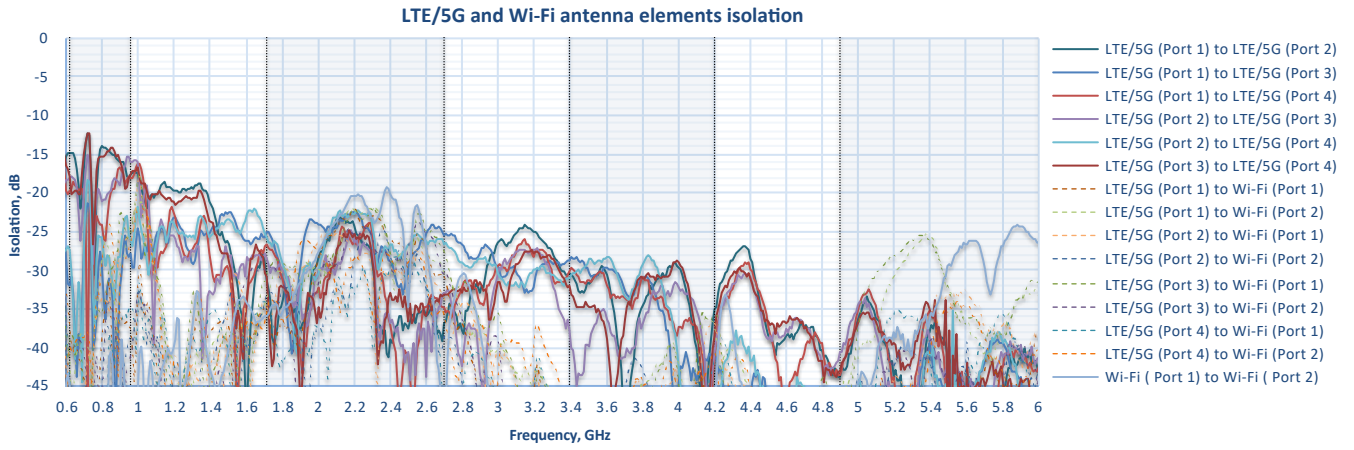

Specifications

WAN Interface	1x 10/100/1000M Ethernet 2x 5G Modems with Redundant SIM Slots	Power Consumption	24 W (max., without PoE output)
LAN Interface	1x 10/100/1000/2500M Ethernet	Dimension	14.6 inches (diameter) x 18.8 inches (height) 370 mm (diameter) x 478.5 mm (height)
Wi-Fi Interface	Simultaneous Dual-Band (2.4GHz / 5GHz) Wi-Fi 6 2x2 MU-MIMO Wi-Fi WAN and/or AP	Weight	14 pounds / 6.35kg 22 pounds / 9.98kg (With Packaging)
Number of PepVPN SpeedFusion Peers	2	Operating Temperature	-40°- 149°F / -40°- 65°C
Enclosure	Rugged Outdoor IP67	Humidity	15% - 95% (non-condensing)
Recommended Users	150	Certifications	FCC, CE, RoHS
Cellular Data Rate ¹ (Downlink / Uplink)	5G: 3.4 Gbps / 900 Mbps CAT-20: 1.6 Gbps / 200 Mbps	Package Content	Dome Pro LR 4x M8 bolts 2x Waterproof Ethernet Adapters (ACW-112)
Antenna	4x Internal Long Range Optimized Cellular Antennas 2x Internal Wi-Fi Antennas 1x Internal GPS Antenna	SIM Options	Nano-SIM (4FF) Peplink eSIM BYO eSIM (2 profiles) RemoteSIM from SIM Injector FusionSIM
Power Input	1x 802.3at PoE+ (without PoE output) / 1x 802.3bt PoE+ + (with PoE output)	Warranty	1-Year Limited Warranty
Power Output	1x 802.3at PoE+		

Cellular Antenna Performance

Cellular Antenna VSWR

Cellular Antenna Gain

Cellular Antenna Efficiency

Wi-Fi Antenna Performance

Wi-Fi Antenna VSWR

Wi-Fi Antenna Gain

Wi-Fi Antenna Efficiency

Cellular & Wi-Fi Antenna Performance

Cellular & Wi-Fi Antenna Isolation

Technical Drawing

Installation Recommendation

In VSAT Dome

Installation Recommendation

In Standard Dome Mount

Note Standard Dome mounts can be used.