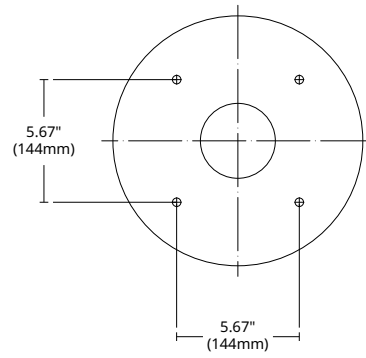

Installation Recommendation

In Standard Dome Mount

Note Standard Dome mounts can be used.