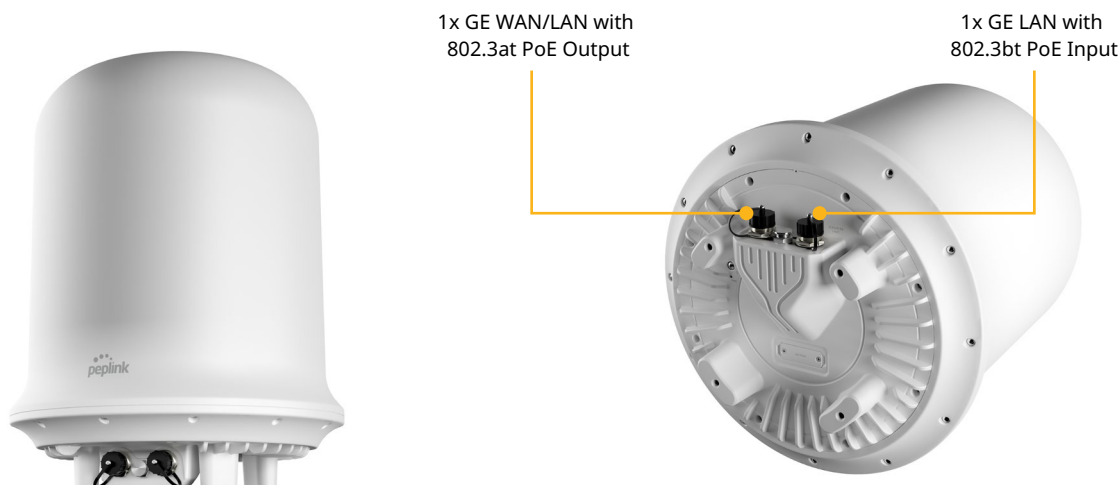

LONG RANGE

Dome Pro LR

Supercharge Your Maritime Connectivity

LONG
Range

Built for

5G

Wi-Fi 6

Wi-Fi WAN

Specifications

WAN Interface	1x 10/100/1000M Ethernet 2x 5G Modems with Redundant SIM Slots	Power Consumption	24 W (max., without PoE output)
LAN Interface	1x 10/100/1000/2500M Ethernet	Dimension	14.6 inches (diameter) x 18.8 inches (height) 370 mm (diameter) x 478.5 mm (height)
Wi-Fi Interface	Simultaneous Dual-Band (2.4GHz / 5GHz) Wi-Fi 6 2x2 MU-MIMO Wi-Fi WAN and/or AP	Weight	14 pounds / 6.35kg 22 pounds / 9.98kg (With Packaging)
Number of PepVPN SpeedFusion Peers	2	Operating Temperature	-40°- 149°F / -40°- 65°C
Enclosure	Rugged Outdoor IP67	Humidity	15% - 95% (non-condensing)
Recommended Users	150	Certifications	FCC, CE, RoHS
Cellular Data Rate ¹ (Downlink / Uplink)	5G: 3.4 Gbps / 900 Mbps CAT-20: 1.6 Gbps / 200 Mbps	Package Content	Dome Pro LR 4x M8 bolts 2x Waterproof Ethernet Adapters (ACW-112)
Antenna	4x Internal Long Range Optimized Cellular Antennas 2x Internal Wi-Fi Antennas 1x Internal GPS Antenna	SIM Options	Nano-SIM (4FF) Peplink eSIM BYO eSIM (2 profiles) RemoteSIM from SIM Injector FusionSIM
Power Input	1x 802.3at PoE+ (without PoE output) / 1x 802.3bt PoE+ + (with PoE output)	Warranty	1-Year Limited Warranty
Power Output	1x 802.3at PoE+		