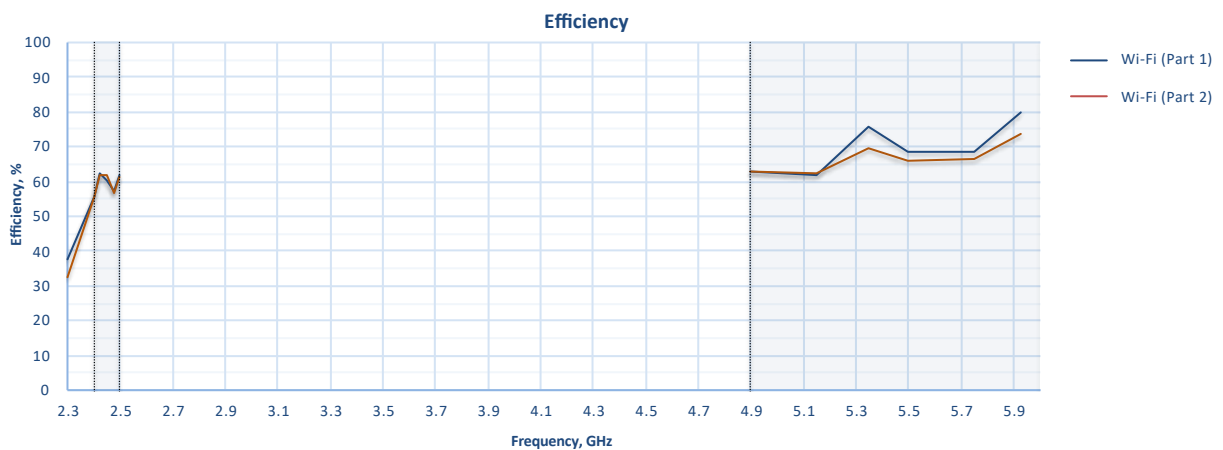

Specifications

WAN Interface	1x 10/100/1000M Ethernet 2x 5G Modems with Redundant SIM Slots	Power Consumption	24 W (max., without PoE output)
LAN Interface	1x 10/100/1000/2500M Ethernet	Dimension	14.6 inches (diameter) x 18.8 inches (height) 370 mm (diameter) x 478.5 mm (height)
Wi-Fi Interface	Simultaneous Dual-Band (2.4GHz / 5GHz) Wi-Fi 6 2x2 MU-MIMO Wi-Fi WAN and/or AP	Weight	14 pounds / 6.35kg 22 pounds / 9.98kg (With Packaging)
Number of PepVPN SpeedFusion Peers	2	Operating Temperature	-40°- 149°F / -40°- 65°C
Enclosure	Rugged Outdoor IP67	Humidity	15% - 95% (non-condensing)
Recommended Users	150	Certifications	FCC, CE, RoHS
Cellular Data Rate ¹ (Downlink / Uplink)	5G: 3.4 Gbps / 900 Mbps CAT-20: 1.6 Gbps / 200 Mbps	Package Content	Dome Pro LR 4x M8 bolts 2x Waterproof Ethernet Adapters (ACW-112)
Antenna	4x Internal Long Range Optimized Cellular Antennas 2x Internal Wi-Fi Antennas 1x Internal GPS Antenna	SIM Options	Nano-SIM (4FF) Peplink eSIM BYO eSIM (2 profiles) RemoteSIM from SIM Injector FusionSIM
Power Input	1x 802.3at PoE+ (without PoE output) / 1x 802.3bt PoE+ + (with PoE output)	Warranty	1-Year Limited Warranty
Power Output	1x 802.3at PoE+		

Cellular Antenna Performance

Cellular Antenna VSWR

Cellular Antenna Gain

Cellular Antenna Efficiency

Wi-Fi Antenna Performance

Wi-Fi Antenna VSWR

Wi-Fi Antenna Gain

Wi-Fi Antenna Efficiency