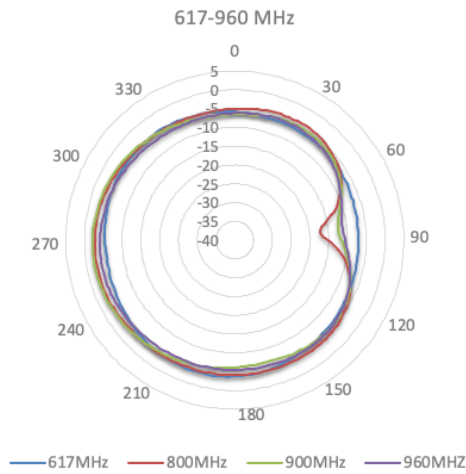

Cellular Antenna Efficiency

Wi-Fi Antenna VSWR

Wi-Fi Antenna Gain

Wi-Fi Antenna Efficiency

LTE Radiation Patterns (Azimuth)

LTE Radiation Patterns (Elevation 1)

LTE Radiation Patterns (Elevation 2)

Wi-Fi Radiation Patterns (Azimuth)

Wi-Fi Radiation Patterns (Elevation 1)

Wi-Fi Radiation Patterns (Elevation 2)