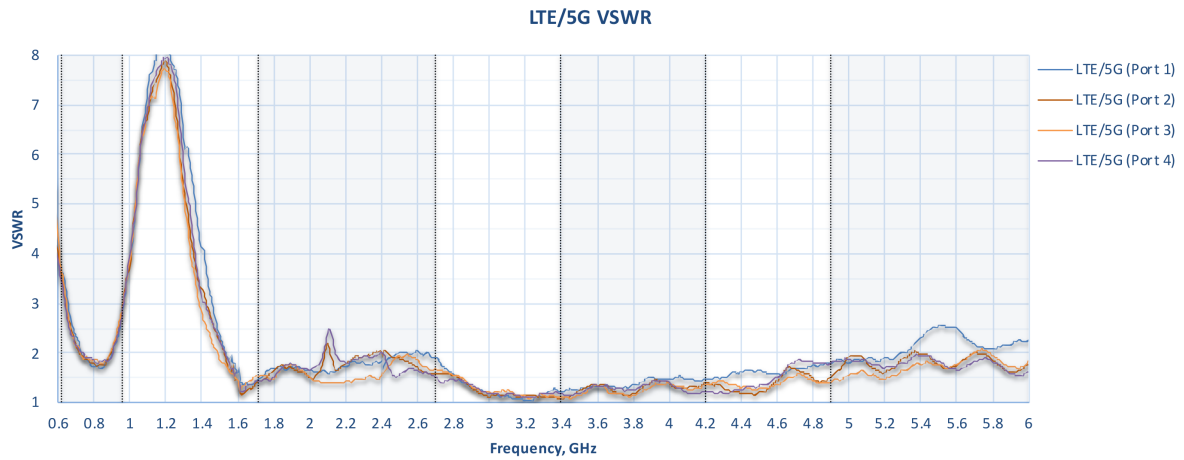

⁴ Certification Pending.

⁵ Available with Firmware 8.4.0 or above.

Ordering Information

Product Code	Regions	5G Bands	LTE Bands
MAX-HD1-DOM-PRO-5GN Embedded Modem(s): 1x 5G	Global	5G (SA & NSA) Sub 6Ghz: n1, n2, n3, n5, n7, n8, n12, n13, n14, n18, n20, n25, n26, n28, n29, n30, n38, n40, n41, n48, n66, n70, n71, n75, n76, n77, n78, n79	B1, B2, B3, B4, B5, B7, B8, B12, B13, B14, B17, B18, B19, B20, B25, B26, B28, B29, B30, B32, B34, B38, B39, B40, B41, B42, B43, B46, B48, B66, B71

Featured Add-on

Product Code	Description
SIM-BK8-4E-56V-DOM	MAX HD1 Dome Pro Bundle Offer - SIM Injector , 8x SIM cards capacity, 4x 10/100/1000 LAN ports, 56V DC

Cellular Antenna VSWR

Cellular Antenna Gain

Cellular Antenna Efficiency

Wi-Fi Antenna VSWR

Wi-Fi Antenna Gain

Wi-Fi Antenna Efficiency

LTE Radiation Patterns (Azimuth)

LTE Radiation Patterns (Elevation 1)

LTE Radiation Patterns (Elevation 2)

Wi-Fi Radiation Patterns (Azimuth)