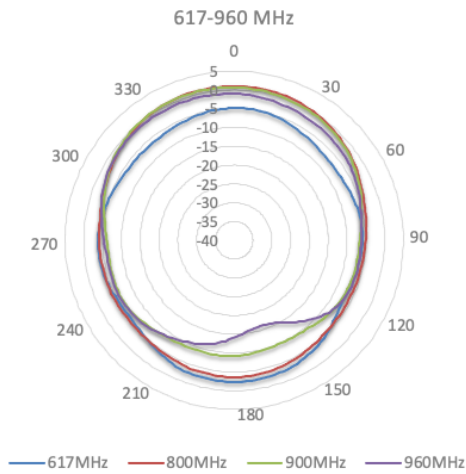

Cellular Antenna Efficiency

Wi-Fi Antenna VSWR

Wi-Fi Antenna Gain

Wi-Fi Antenna Efficiency

LTE Radiation Patterns (Azimuth)

LTE Radiation Patterns (Elevation 1)

LTE Radiation Patterns (Elevation 2)

Wi-Fi Radiation Patterns (Azimuth)

Wi-Fi Radiation Patterns (Elevation 1)

Wi-Fi Radiation Patterns (Elevation 2)