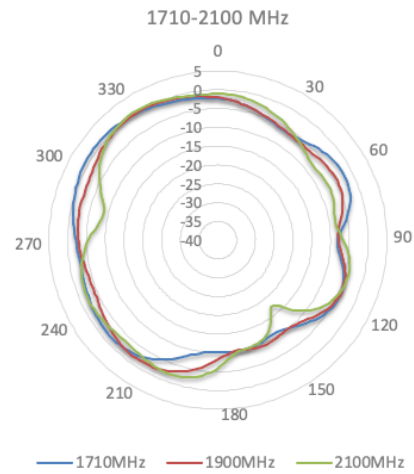

Cellular Antenna Efficiency

Wi-Fi Antenna VSWR

Wi-Fi Antenna Gain

Wi-Fi Antenna Efficiency

LTE Radiation Patterns (Azimuth)

LTE Radiation Patterns (Elevation 1)

LTE Radiation Patterns (Elevation 2)

Wi-Fi Radiation Patterns (Azimuth)

Wi-Fi Radiation Patterns (Elevation 1)

Wi-Fi Radiation Patterns (Elevation 2)