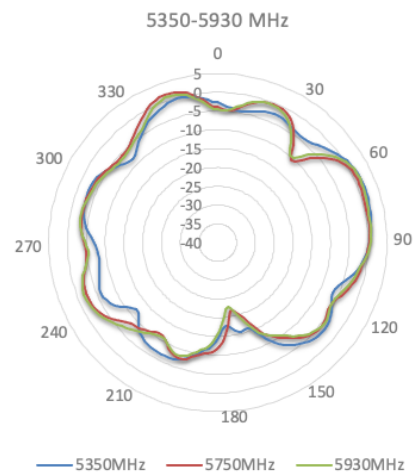

Cellular Antenna Efficiency

Wi-Fi Antenna VSWR

Wi-Fi Antenna Gain

Wi-Fi Antenna Efficiency

LTE Radiation Patterns (Azimuth)

LTE Radiation Patterns (Elevation 1)

LTE Radiation Patterns (Elevation 2)

Wi-Fi Radiation Patterns (Azimuth)

Wi-Fi Radiation Patterns (Elevation 1)

Wi-Fi Radiation Patterns (Elevation 2)