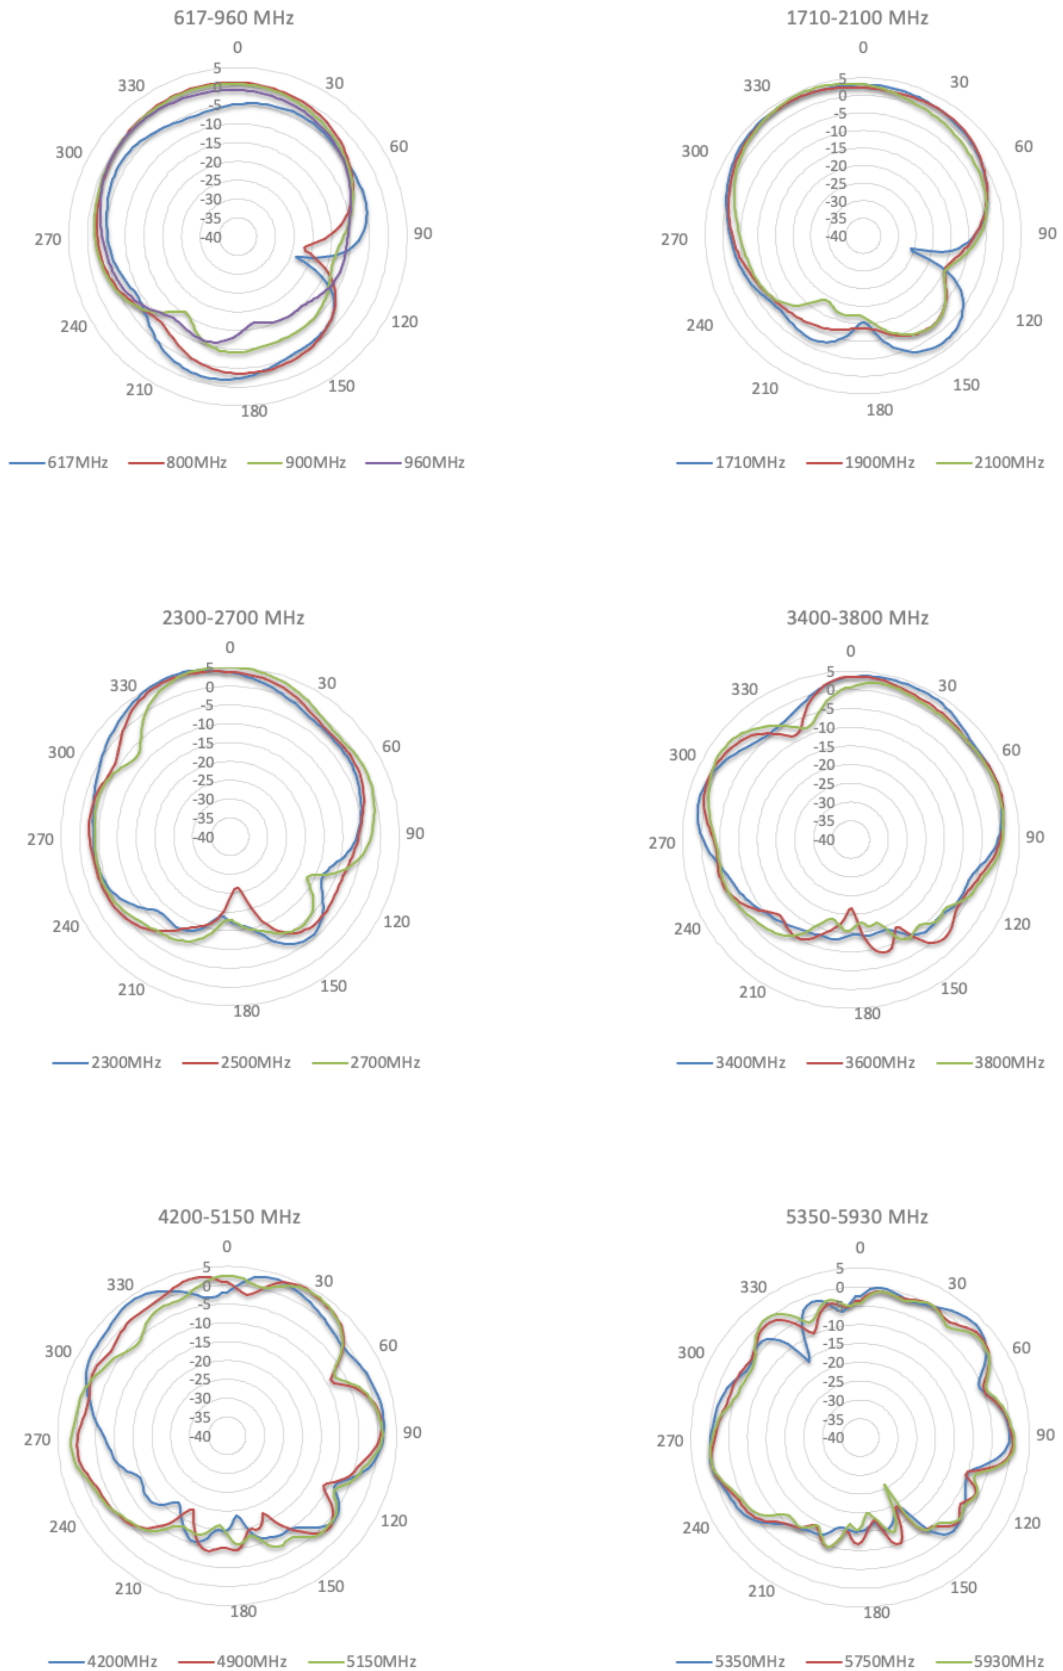

Cellular Antenna Efficiency

Wi-Fi Antenna VSWR

Wi-Fi Antenna Gain

Wi-Fi Antenna Efficiency

LTE Radiation Patterns (Azimuth)

LTE Radiation Patterns (Elevation 1)

LTE Radiation Patterns (Elevation 2)

Wi-Fi Radiation Patterns (Azimuth)

Wi-Fi Radiation Patterns (Elevation 1)

Wi-Fi Radiation Patterns (Elevation 2)