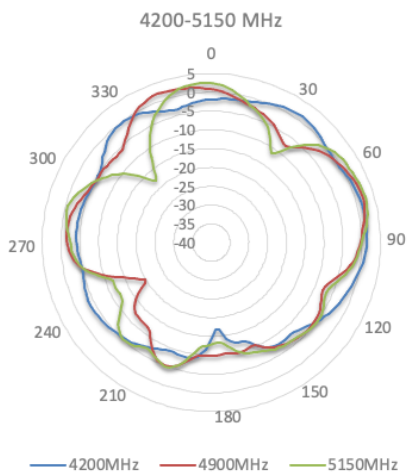

Cellular Antenna Efficiency

Wi-Fi Antenna VSWR

Wi-Fi Antenna Gain

Wi-Fi Antenna Efficiency

LTE Radiation Patterns (Azimuth)

LTE Radiation Patterns (Elevation 1)

LTE Radiation Patterns (Elevation 2)

Wi-Fi Radiation Patterns (Azimuth)

Wi-Fi Radiation Patterns (Elevation 1)

Wi-Fi Radiation Patterns (Elevation 2)