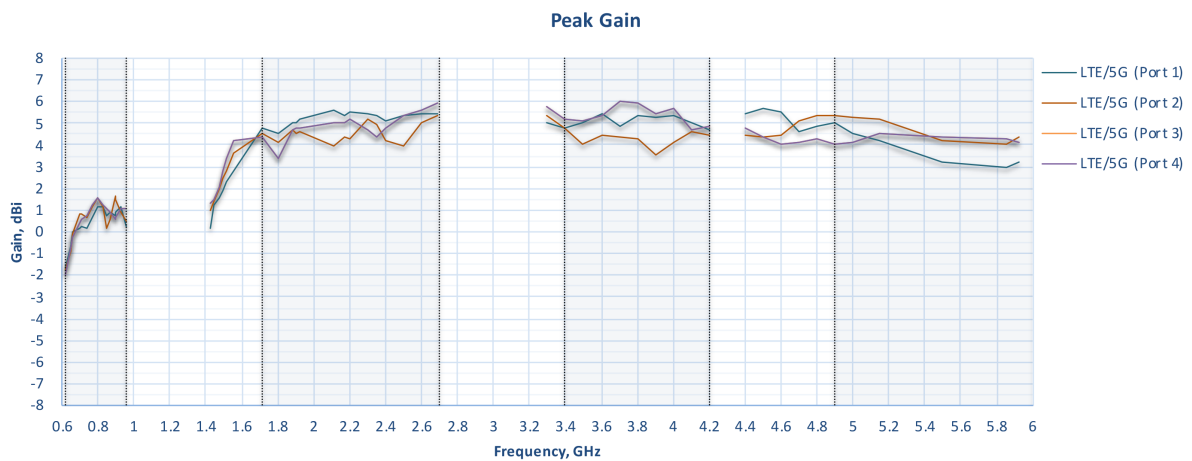

⁴ Certification Pending.

⁵ Available with Firmware 8.4.0 or above.

Ordering Information

Product Code	Regions	5G Bands	LTE Bands
MAX-HD1-DOM-PRO-5GN Embedded Modem(s): 1x 5G	Global	5G (SA & NSA) Sub 6Ghz: n1, n2, n3, n5, n7, n8, n12, n13, n14, n18, n20, n25, n26, n28, n29, n30, n38, n40, n41, n48, n66, n70, n71, n75, n76, n77, n78, n79	B1, B2, B3, B4, B5, B7, B8, B12, B13, B14, B17, B18, B19, B20, B25, B26, B28, B29, B30, B32, B34, B38, B39, B40, B41, B42, B43, B46, B48, B66, B71

Featured Add-on

Product Code	Description
SIM-BK8-4E-56V-DOM	MAX HD1 Dome Pro Bundle Offer - SIM Injector , 8x SIM cards capacity, 4x 10/100/1000 LAN ports, 56V DC

Cellular Antenna VSWR

Cellular Antenna Gain

Cellular Antenna Efficiency

Wi-Fi Antenna VSWR

Wi-Fi Antenna Gain

Wi-Fi Antenna Efficiency

LTE Radiation Patterns (Azimuth)

LTE Radiation Patterns (Elevation 1)

LTE Radiation Patterns (Elevation 2)

Wi-Fi Radiation Patterns (Azimuth)