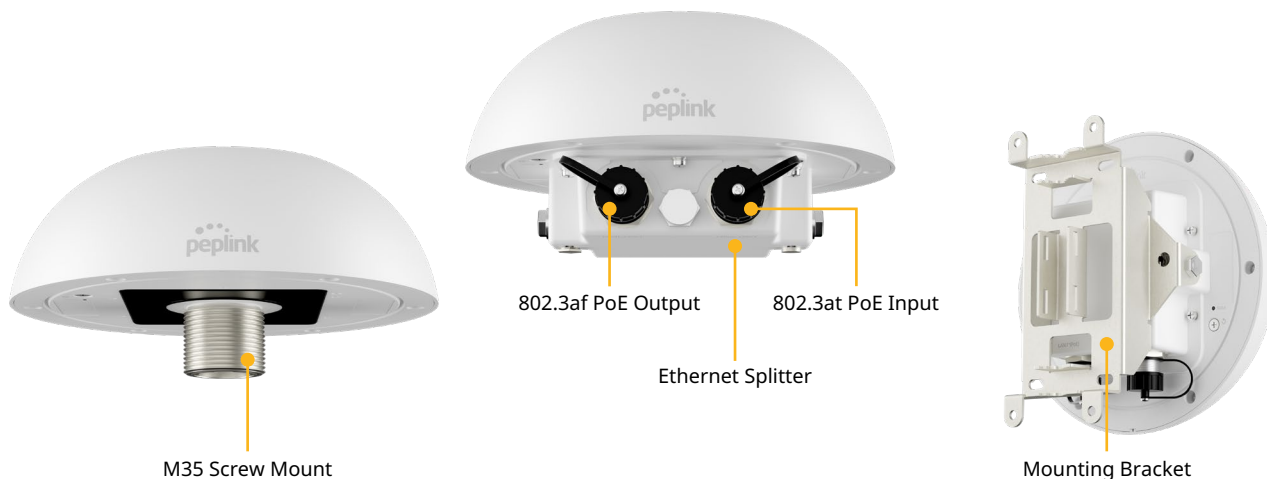

A design that's made to meet your needs

M35 Screw Mount

Ethernet Splitter

Mounting Bracket

It's simple design offers a multitude of installation options. The HD1 Dome Pro includes an **M35 screw mount** and **Ethernet splitter**, making it easy for wall or pole mount. If mounting is not needed, simply connect an Ethernet cable and it's good to go.

MAX HD1 Dome Pro

Specifications

WAN Interface	1x 5G/LTE Modem with Redundant SIM Slots ¹	Power Consumption	20 W (max., without PoE output)
LAN Interface	1x 10/100/1000M Ethernet ^{2 3}	Dimension	4.33 inches (radius) x 4.53 inches (height) 110 mm (radius) x 115 mm (height)
Wi-Fi Interface	Simultaneous Dual-Band (2.4GHz / 5GHz) Wi-Fi 6, 2X2 MIMO Wi-Fi WAN and/or AP	Weight	With Ethernet Splitter: 3.75 pounds / 1.7 kg Without Ethernet Splitter: 2.65 pounds / 1.2 kg
Number of SpeedFusion VPN Peers	2	Operating Temperature	-40° – 149°F / -40° – 65°C
Enclosure	Rugged outdoor IP67 (with Ethernet Splitter)	Humidity	15% – 95% (non-condensing)
Recommended Users	150	Certifications	FCC ⁴ , CE ⁴ , RoHS, Electromagnetic Compatibility: EN 61000
Cellular Data Rate (Downlink / Uplink)	5G: 3.4 Gbps / 900 Mbps	Package Content	MAX HD1 Dome Pro, Ethernet Splitter, 2x Waterproof Ethernet Connector (ACW-112), Mounting Kit Set
Antenna	4X4 Internal MIMO Cellular Antennas 2X2 Internal MIMO Wi-Fi Antennas 1x Internal GPS Antenna	SIM Options	Nano-SIM (4FF) Peplink eSIM BYO eSIM (2 profiles) ⁵ RemoteSIM from SIM Injector FusionSIM
Power Input	1x 802.3at PoE+	Warranty	1-Year Limited Warranty
Power Output	1x 802.3af PoE (with Ethernet Splitter)		

¹ SIM Injector is available separately.

² Ethernet LAN port can be split into two LAN ports using the included splitter (1x LAN 802.3af PoE out, 1x LAN 802.3at PoE+ in).

³ Ethernet port includes surge and ESD protection circuits to protect against over-voltage transients.