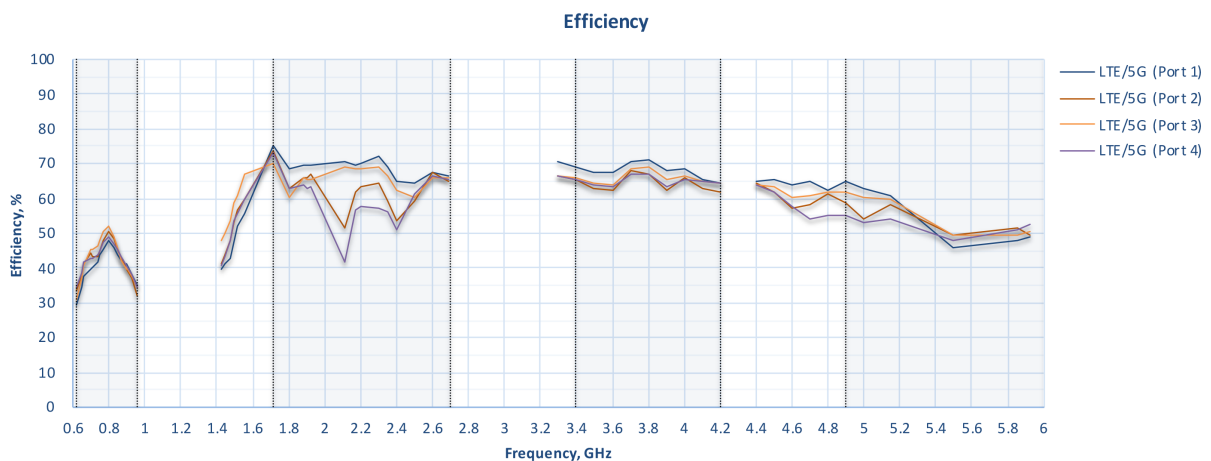

Featured Add-on

Product Code	Description
SIM-BK8-4E-56V-DOM	MAX HD1 Dome Pro Bundle Offer - SIM Injector , 8x SIM cards capacity, 4x 10/100/1000 LAN ports, 56V DC

Cellular Antenna VSWR

Cellular Antenna Gain

Cellular Antenna Efficiency

Wi-Fi Antenna VSWR

Wi-Fi Antenna Gain

Wi-Fi Antenna Efficiency

LTE Radiation Patterns (Azimuth)

LTE Radiation Patterns (Elevation 1)

LTE Radiation Patterns (Elevation 2)

Wi-Fi Radiation Patterns (Azimuth)