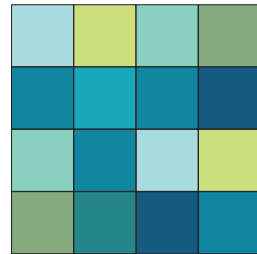

# 4 x 4 Quilt

QUILT SIZE

70" x 78"

THE SUPPLIES

- 1 Roll of 2½" Print Strips
- 1¾" yds. Background  
(Includes Inner Border)
- 1¼ yds. Outer Border
- ¾ yd. Binding
- 5 yds. Backing – Vertical  
Seam(s)

Quilt Blocks