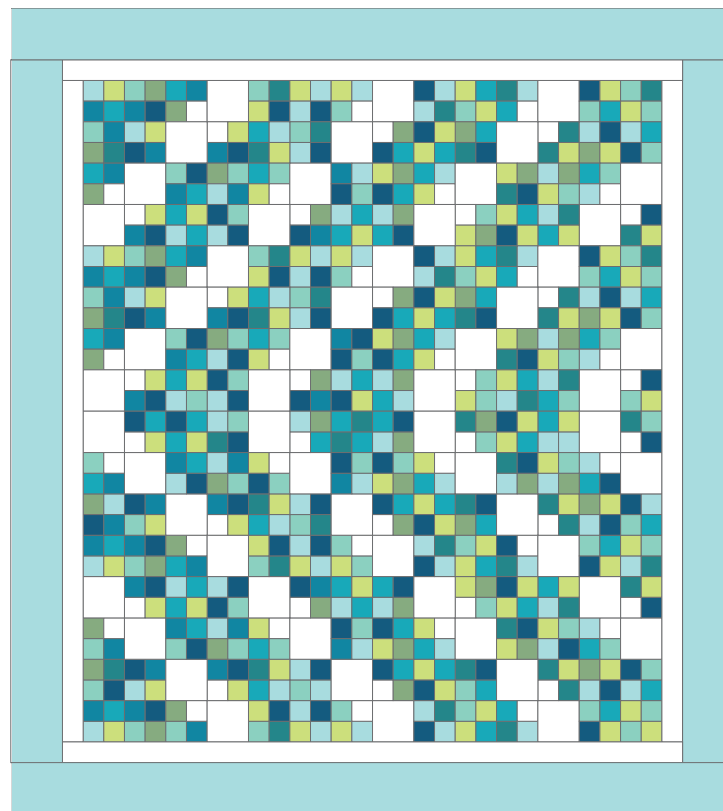

# 4 x 4 Quilt

QUILT SIZE

70" x 78"

THE SUPPLIES

- 1 Roll of 2½" Print Strips
- 1¾" yds. Background  
(Includes Inner Border)
- 1¼ yds. Outer Border
- ¾ yd. Binding
- 5 yds. Backing – Vertical  
Seam(s)

Quilt Blocks

MISSOURI STAR  
— QUILT CO. —