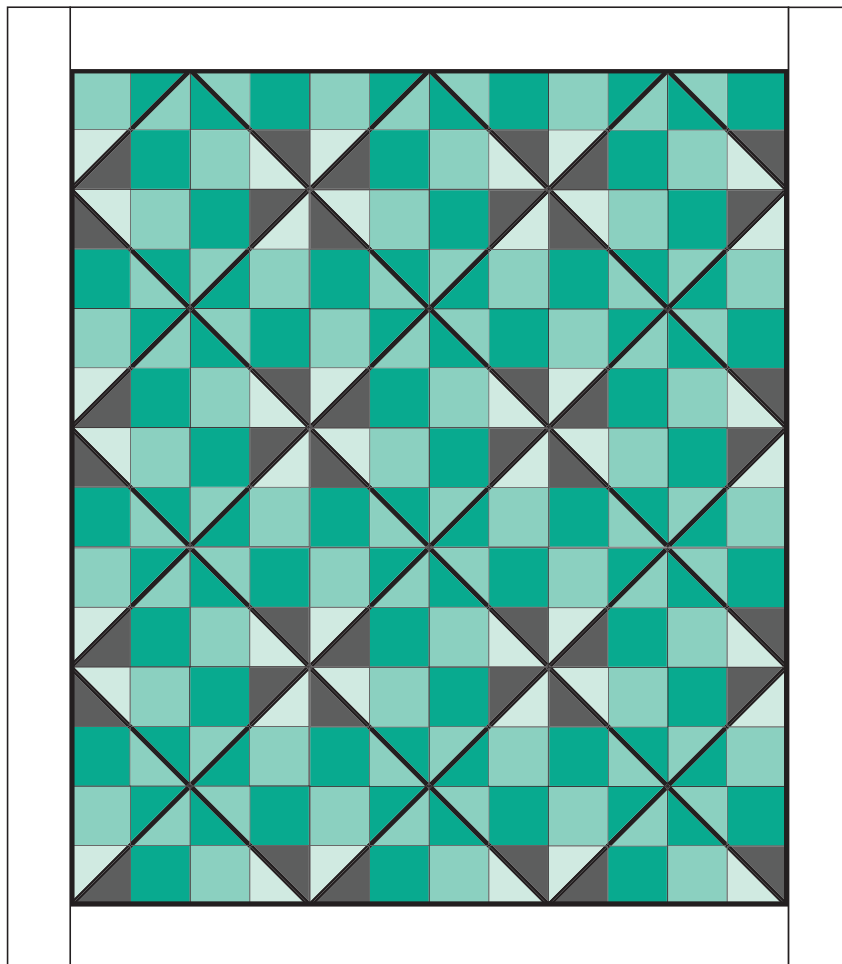

4 Patch Lattice

QUILT SIZE
67" x 76"

QUILT BLOCK

SUPPLIES

- 4 Packs of 5" Squares
- 1 yd. Background Fabric
- 1½ yd. Outer Border
- 4½ yds. Backing Fabric

MISSOURI STAR
— QUILT CO. —